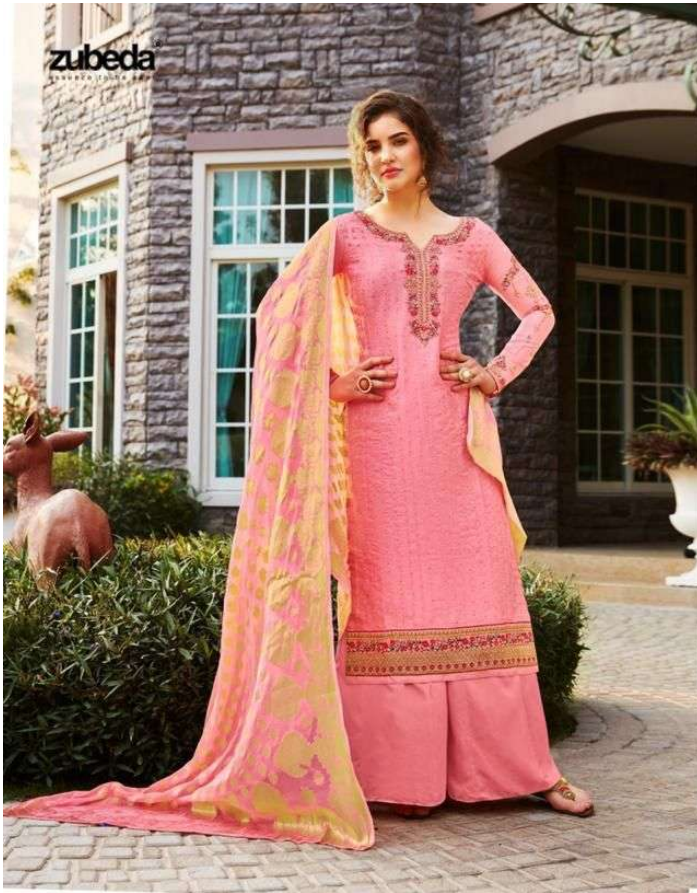

Glossy

GLAMOUR & GLITTERS
2250

ROSHNI
International pvt. Ltd

ROSHNI INTERNATIONAL PVT

zubeda™
essence to be seen

FLORENZA

RATE LIST OF CATALOGUE

D.NO	DESCRIPTION
18401	TOP TASSAR SILK WITH EMBROIDERY WORK DUPATTA JACQUARD DUPATTA BOTTOM/INNER HEAVY SANTOON
18402	TOP TASSAR SILK WITH EMBROIDERY WORK DUPATTA JACQUARD DUPATTA BOTTOM/INNER HEAVY SANTOON
18403	TOP TASSAR SILK WITH EMBROIDERY WORK DUPATTA JACQUARD DUPATTA BOTTOM/INNER HEAVY SANTOON
18404	TOP TASSAR SILK WITH EMBROIDERY WORK DUPATTA JACQUARD DUPATTA BOTTOM/INNER HEAVY SANTOON
18405	TOP TASSAR SILK WITH EMBROIDERY WORK DUPATTA JACQUARD DUPATTA BOTTOM/INNER HEAVY SANTOON
18406	TOP TASSAR SILK WITH EMBROIDERY WORK DUPATTA JACQUARD DUPATTA BOTTOM/INNER HEAVY SANTOON
18407	TOP TASSAR SILK WITH EMBROIDERY WORK DUPATTA JACQUARD DUPATTA BOTTOM/INNER HEAVY SANTOON
18408	TOP TASSAR SILK WITH EMBROIDERY WORK DUPATTA JACQUARD DUPATTA BOTTOM/INNER HEAVY SANTOON

Glossy

GLAMOUR & GLITTERS
2250

Glossy™

NAZ

~PRODUCT DETAILS~

: TOP :

BLOOMING BLOSSOM GEORGETTE WITH
EMBROIDERY AND SWAROVSKI WORK

: BOTTOM :

PURE SANTOON

: DUPATTA :

BLOOMING CLASSIC GEORGETTE WITH
EMBROIDERY AND SWAROVSKI WORK