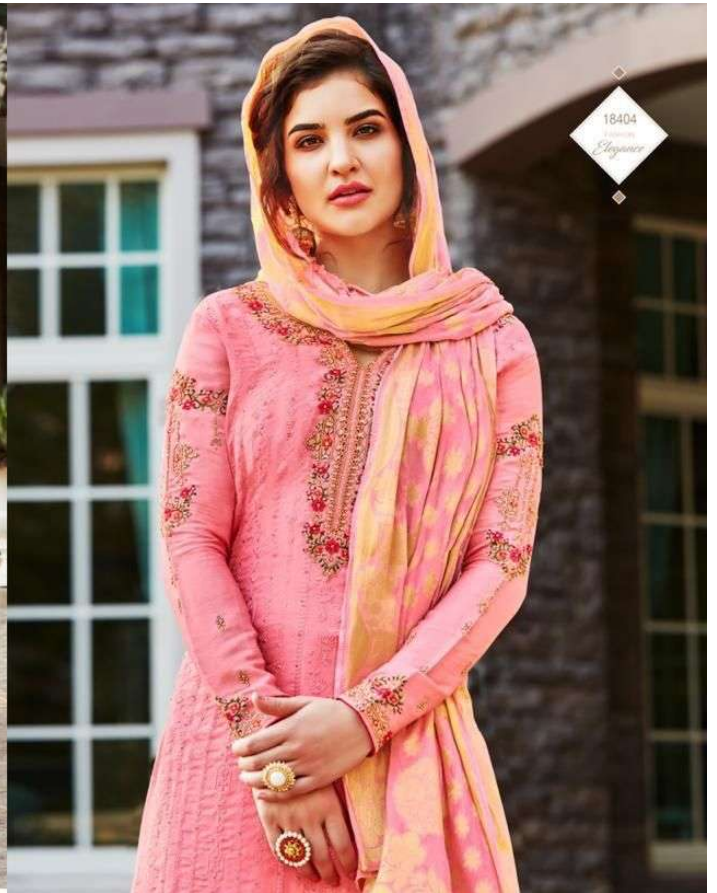

Glossy

GLAMOUR & GLITTERS
2250

ROSHNI
International pvt. Ltd

ROSHNI INTERNATIONAL PVT

zubeda™
essence to be seen

FLORENZA

RATE LIST OF CATALOGUE

D.NO	DESCRIPTION
18401	TOP TASSAR SILK WITH EMBROIDERY WORK DUPATTA JACQUARD DUPATTA BOTTOM/INNER HEAVY SANTOON
18402	TOP TASSAR SILK WITH EMBROIDERY WORK DUPATTA JACQUARD DUPATTA BOTTOM/INNER HEAVY SANTOON
18403	TOP TASSAR SILK WITH EMBROIDERY WORK DUPATTA JACQUARD DUPATTA BOTTOM/INNER HEAVY SANTOON
18404	TOP TASSAR SILK WITH EMBROIDERY WORK DUPATTA JACQUARD DUPATTA BOTTOM/INNER HEAVY SANTOON
18405	TOP TASSAR SILK WITH EMBROIDERY WORK DUPATTA JACQUARD DUPATTA BOTTOM/INNER HEAVY SANTOON
18406	TOP TASSAR SILK WITH EMBROIDERY WORK DUPATTA JACQUARD DUPATTA BOTTOM/INNER HEAVY SANTOON
18407	TOP TASSAR SILK WITH EMBROIDERY WORK DUPATTA JACQUARD DUPATTA BOTTOM/INNER HEAVY SANTOON
18408	TOP TASSAR SILK WITH EMBROIDERY WORK DUPATTA JACQUARD DUPATTA BOTTOM/INNER HEAVY SANTOON

Glossy

GLAMOUR & GLITTERS
2250

Glossy™

NAZ

~PRODUCT DETAILS~

: TOP :

BLOOMING BLOSSOM GEORGETTE WITH
EMBROIDERY AND SWAROVSKI WORK

: BOTTOM :

PURE SANTOON

: DUPATTA :

BLOOMING CLASSIC GEORGETTE WITH
EMBROIDERY AND SWAROVSKI WORK