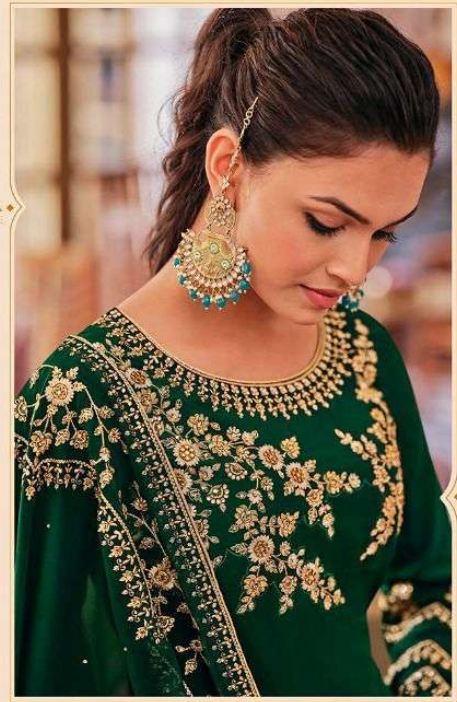

Glossy

GLAMOUR & GLITTERS
2250

ROSHNI
International pvt. Ltd

ROSHNI INTERNATIONAL PVT

zubeda™
essence to be seen

FLORENZA

RATE LIST OF CATALOGUE

D.NO	DESCRIPTION
18401	TOP TASSAR SILK WITH EMBROIDERY WORK DUPATTA JACQUARD DUPATTA BOTTOM/INNER HEAVY SANTOON
18402	TOP TASSAR SILK WITH EMBROIDERY WORK DUPATTA JACQUARD DUPATTA BOTTOM/INNER HEAVY SANTOON
18403	TOP TASSAR SILK WITH EMBROIDERY WORK DUPATTA JACQUARD DUPATTA BOTTOM/INNER HEAVY SANTOON
18404	TOP TASSAR SILK WITH EMBROIDERY WORK DUPATTA JACQUARD DUPATTA BOTTOM/INNER HEAVY SANTOON
18405	TOP TASSAR SILK WITH EMBROIDERY WORK DUPATTA JACQUARD DUPATTA BOTTOM/INNER HEAVY SANTOON
18406	TOP TASSAR SILK WITH EMBROIDERY WORK DUPATTA JACQUARD DUPATTA BOTTOM/INNER HEAVY SANTOON
18407	TOP TASSAR SILK WITH EMBROIDERY WORK DUPATTA JACQUARD DUPATTA BOTTOM/INNER HEAVY SANTOON
18408	TOP TASSAR SILK WITH EMBROIDERY WORK DUPATTA JACQUARD DUPATTA BOTTOM/INNER HEAVY SANTOON

AASHIRWAD™

▲ 7057

Glossy

STYLE & ELEGANCE

◆ 2253

Exquisite designs specially crafted for all occasions

sara
DESIGNER

2005

Glossy

GLAMOUR & GLITTERS
2250

Glossy™

NAZ

~PRODUCT DETAILS~

: TOP :

BLOOMING BLOSSOM GEORGETTE WITH
EMBROIDERY AND SWAROVSKI WORK

: BOTTOM :