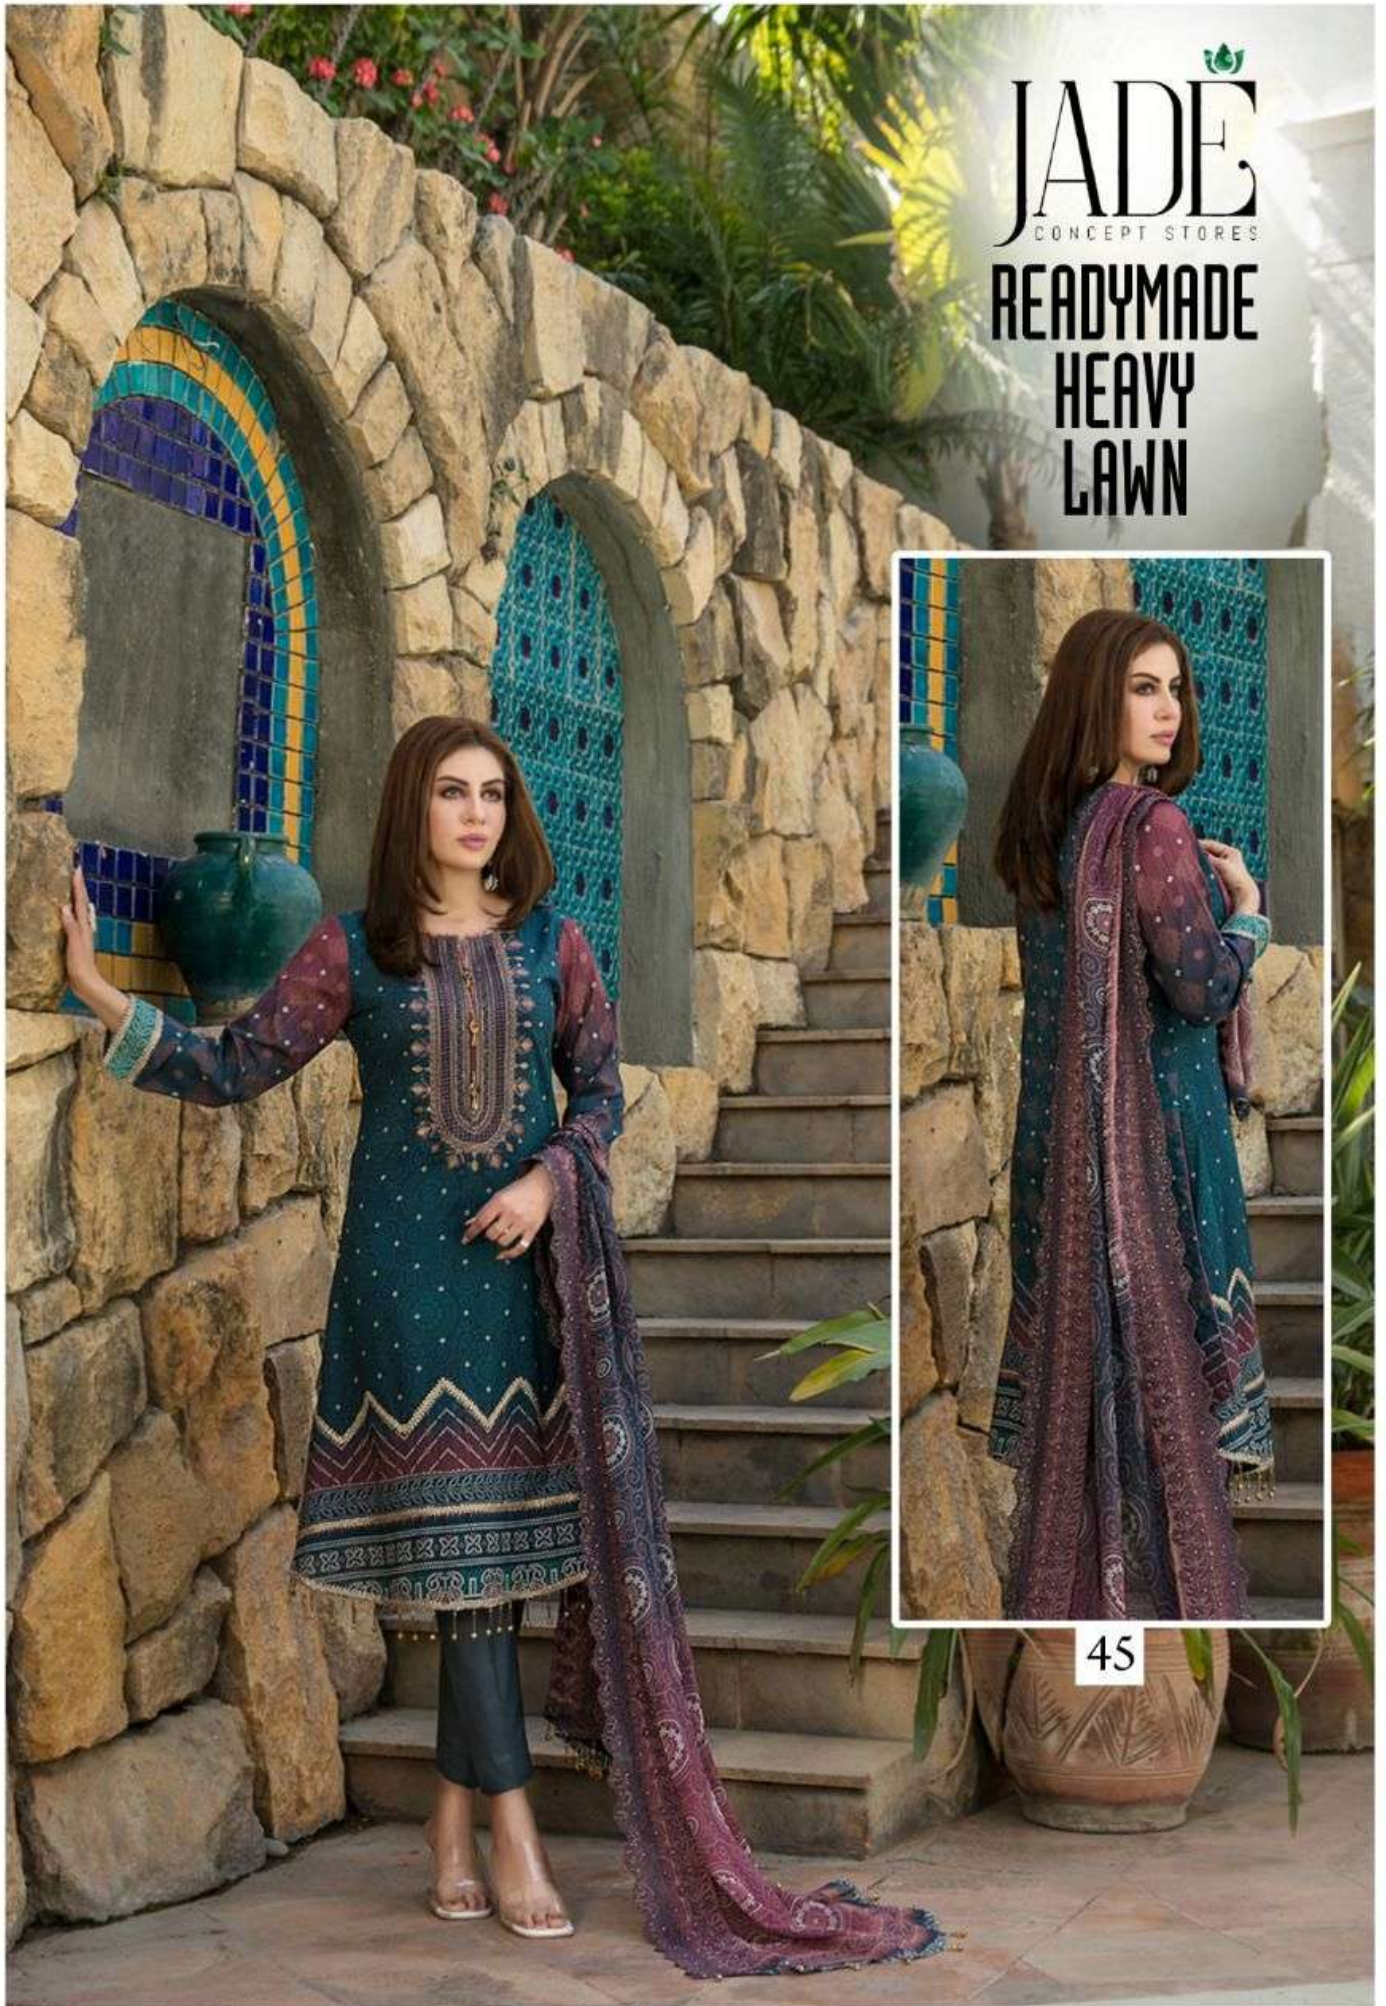

JADE
CONCEPT STORES
**READYMADE
HEAVY
LAWN**

45