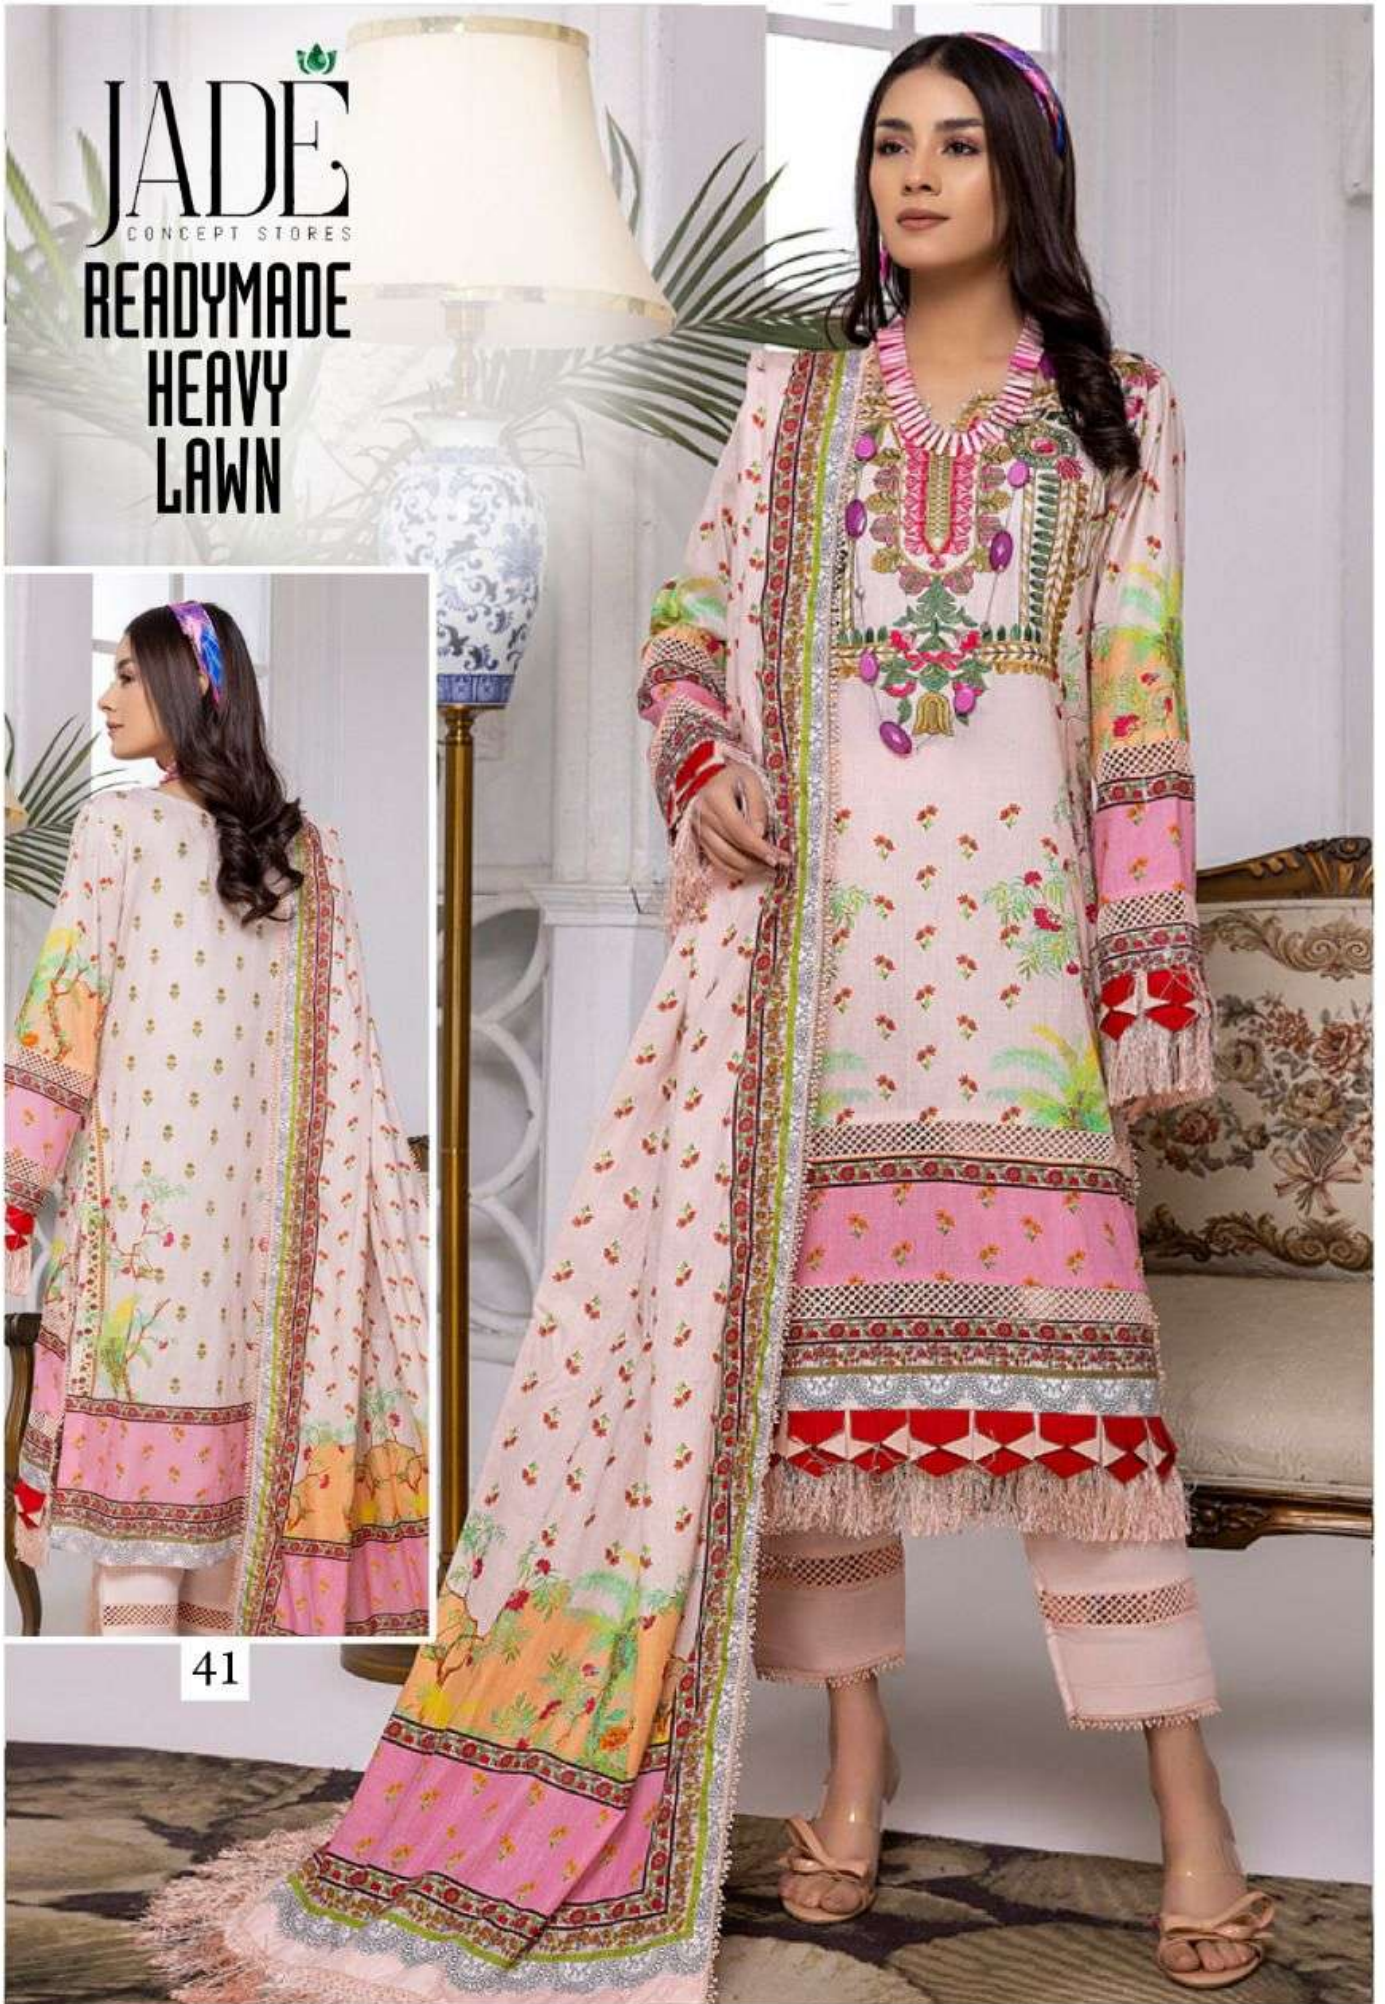

JADE
CONCEPT STORES
**READYMADE
HEAVY
LAWN**

41

JADE
CONCEPT STORES

FIRDOUS URBANE

Readymade heavy lawn

Available in all size

41

42