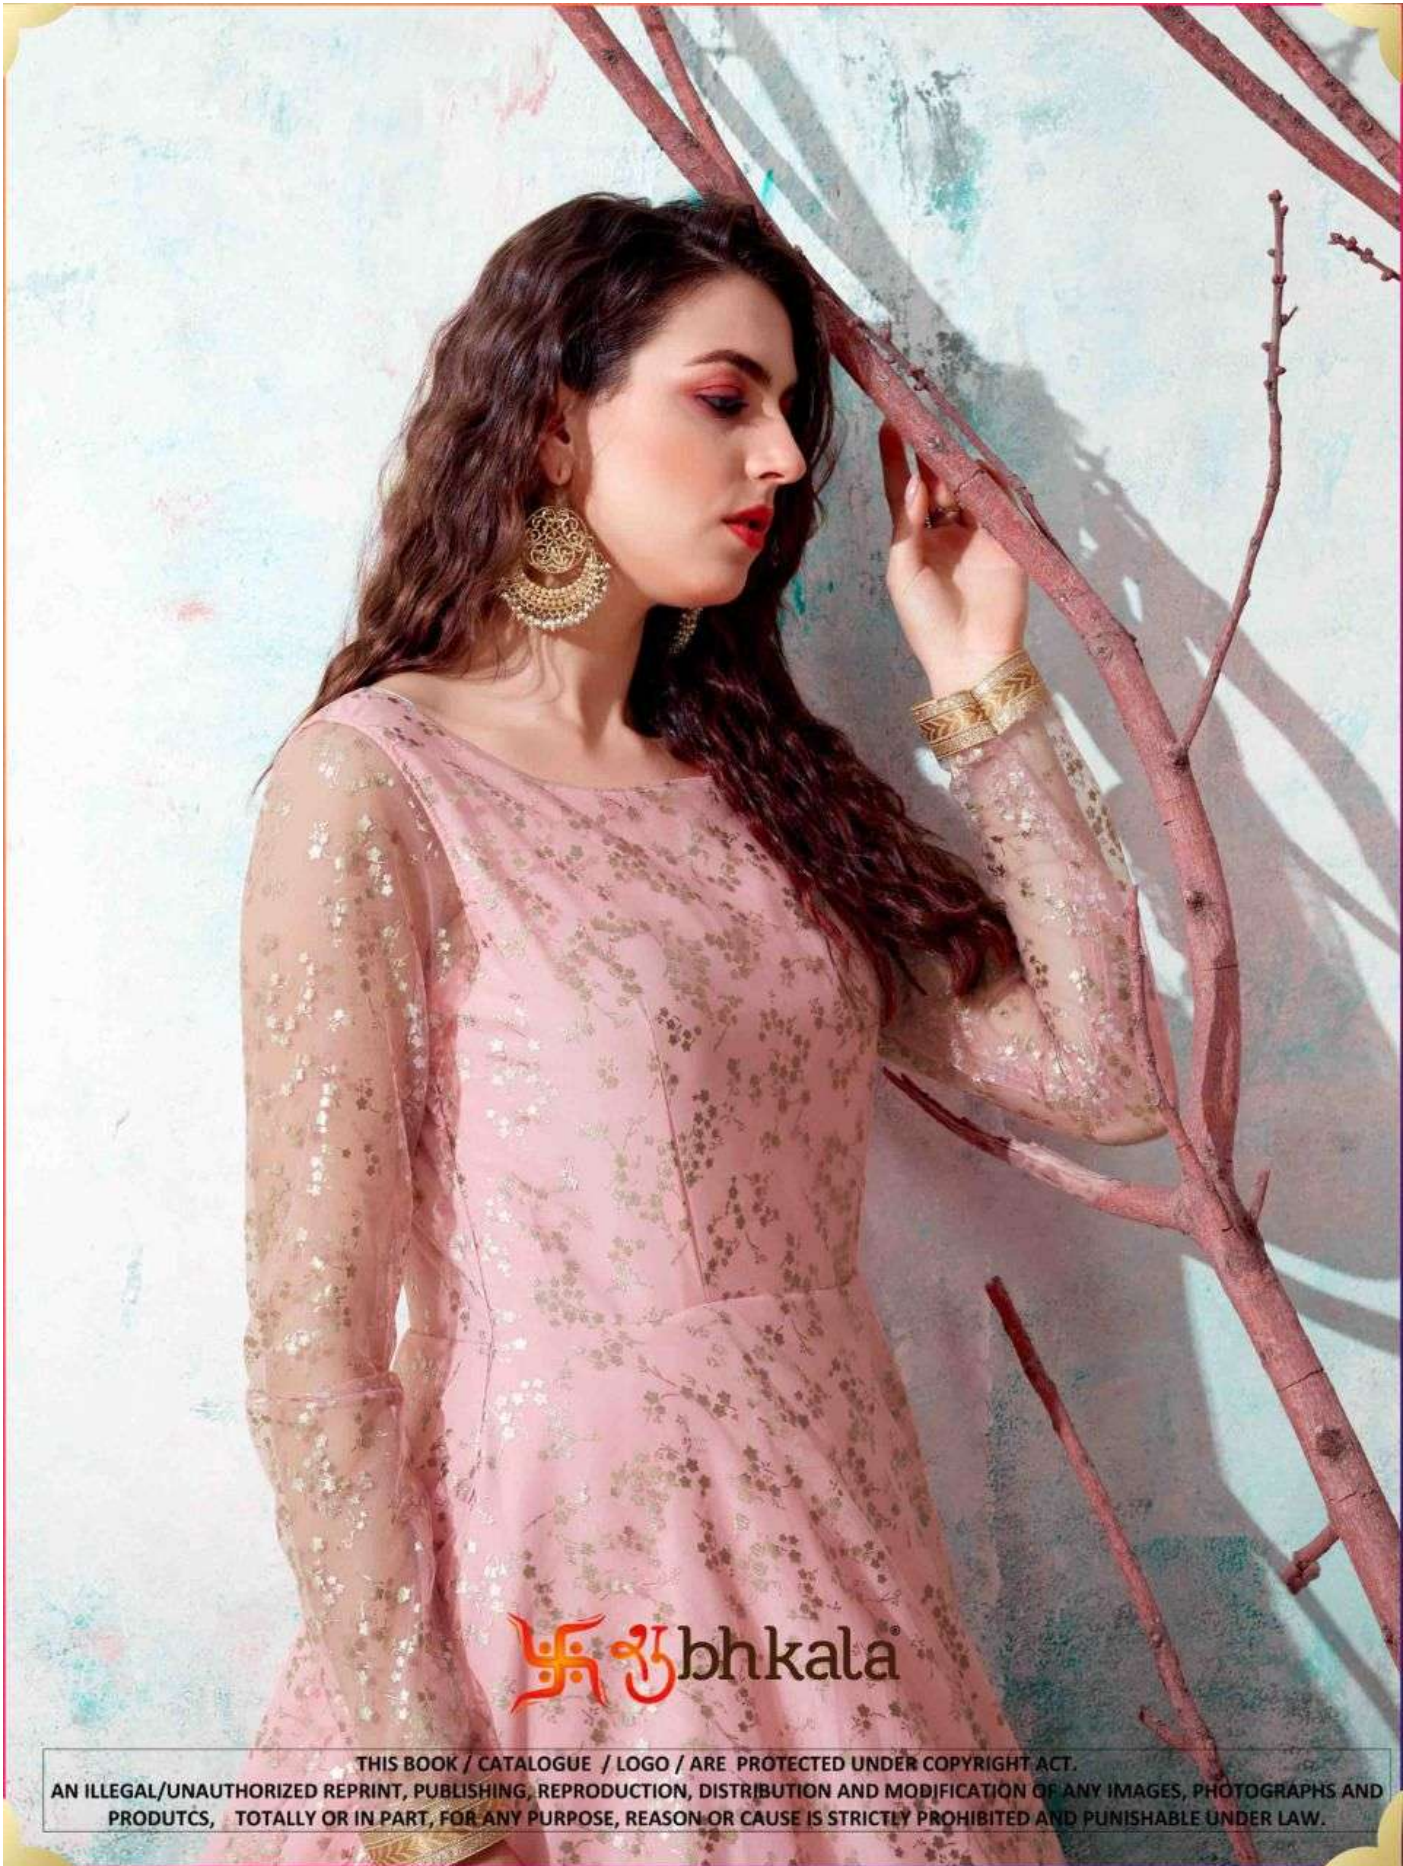

Shikha bhkala®

THIS BOOK / CATALOGUE / LOGO / ARE PROTECTED UNDER COPYRIGHT ACT.
AN ILLEGAL/UNAUTHORIZED REPRINT, PUBLISHING, REPRODUCTION, DISTRIBUTION AND MODIFICATION OF ANY IMAGES, PHOTOGRAPHS AND
PRODUCTS, TOTALLY OR IN PART, FOR ANY PURPOSE, REASON OR CAUSE IS STRICTLY PROHIBITED AND PUNISHABLE UNDER LAW.