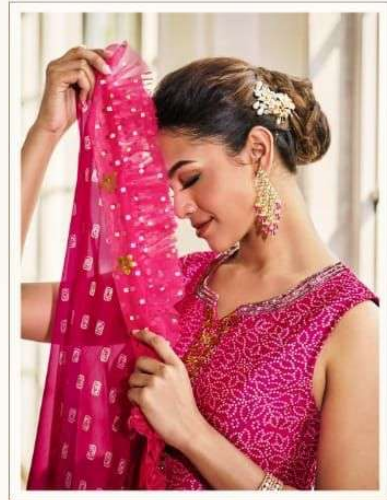

विगमतं

DIVINE CREATION