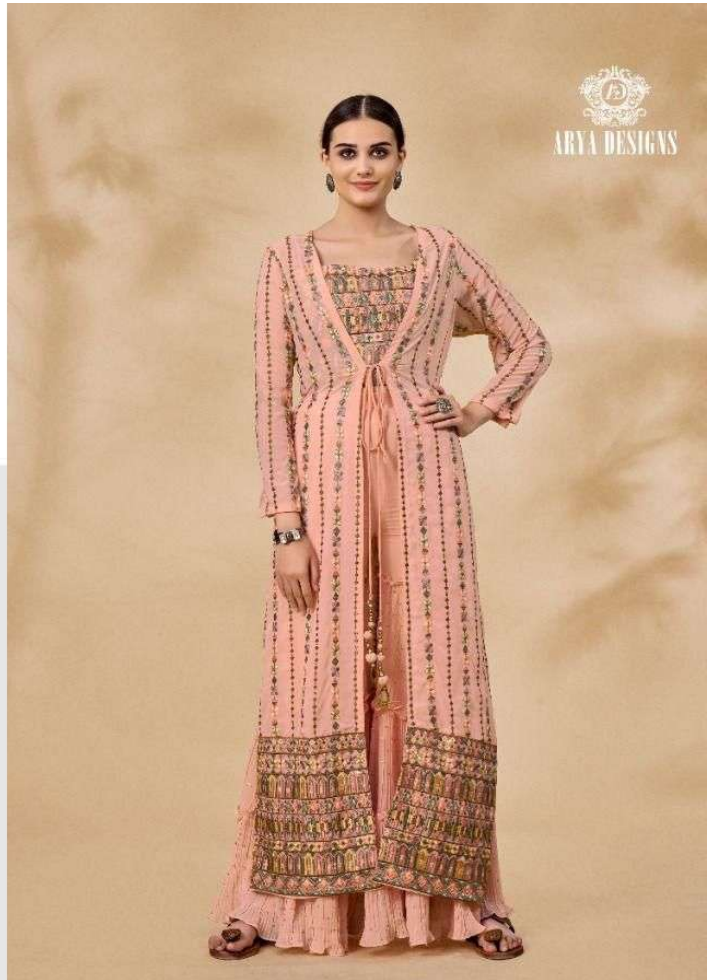

ARYA DESIGNS