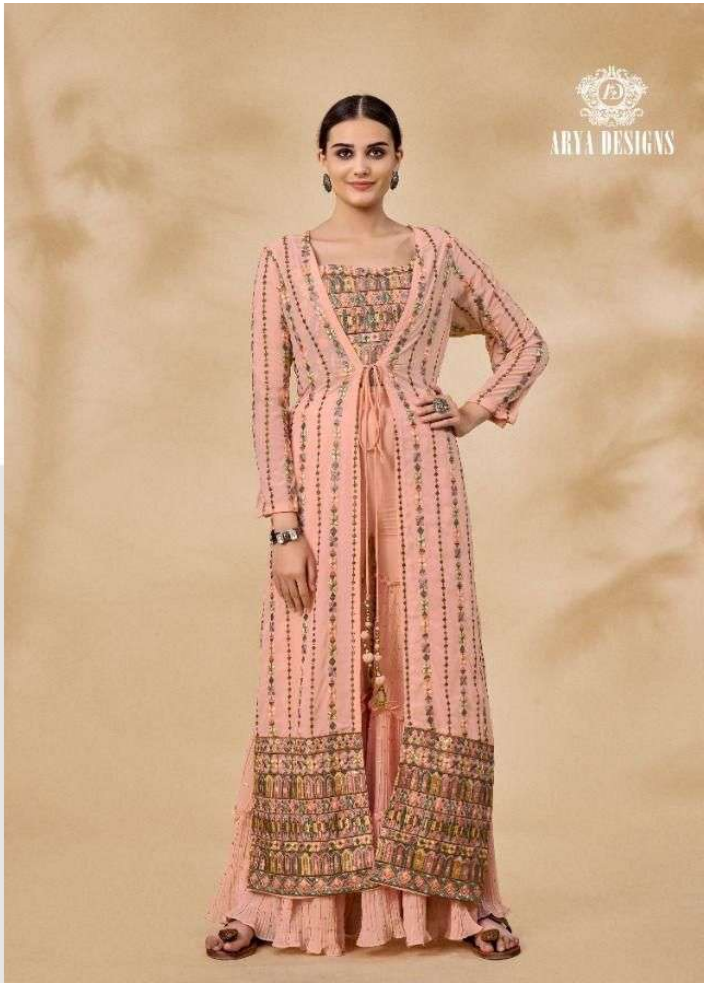

INDIAN ETHNIC SHOW CASE

DESIGN NO  
26001

ARYA DESIGNS

# VOLUME.40

SKU	MAIN COLOR	BLOUSE FABRIC	SHARARA FABRIC	Jacket FABRIC	SIZE (STITCHED)	WORK	PRICE
26001	Peach	Georgette	Georgette	Georgette	L,XL	Resham,Zari,Mirror,Sequins	4470/- (FLAT) + (GST) +SHIPPING
26002	Sky Blue	Georgette	Georgette	Georgette	L,XL	Resham,Zari,Mirror,Sequins	4470/- (FLAT) + (GST) +SHIPPING
26003	Pista Green	Georgette	Georgette	Georgette	L,XL	Resham,Zari,Mirror,Sequins	4470/- (FLAT) + (GST) +SHIPPING