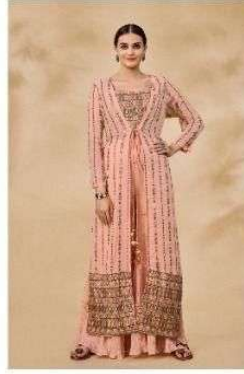

"FASHIONS FADE, STYLE IS ETERNAL."