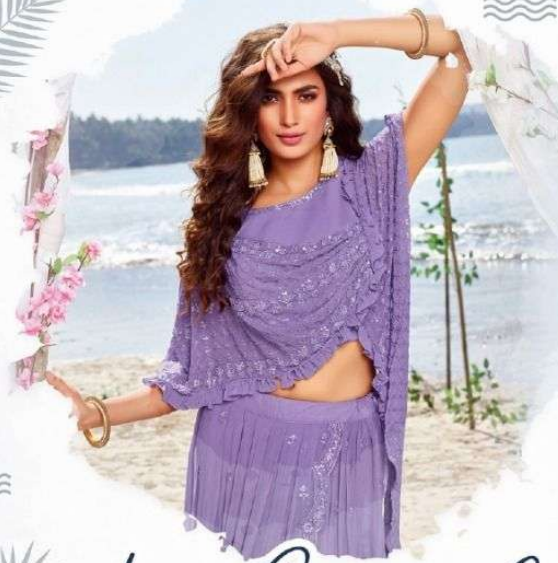

With vibrant colours and edgy designs you will be ready to face the spotlight as you glide by in this absolutely elegant marvel accentuating the gorgeous look!

D.NO.
1001

**SHIVALI**
— ICONIC TREND —

With vibrant colours and eclectic designs you will be ready to face the spotlight as you glide by in this absolutely elegant marvel accenting the gorgeous feeling!

With vibrant colours and edgy designs you will be ready to face the spotlight as you glide by in this absolutely elegant marvel accentuating the gorgeous look!

D.NO.
1001

Khwaab

Khwaab

D.NO.
1002

SHIVALI
— ICONIC TREND —