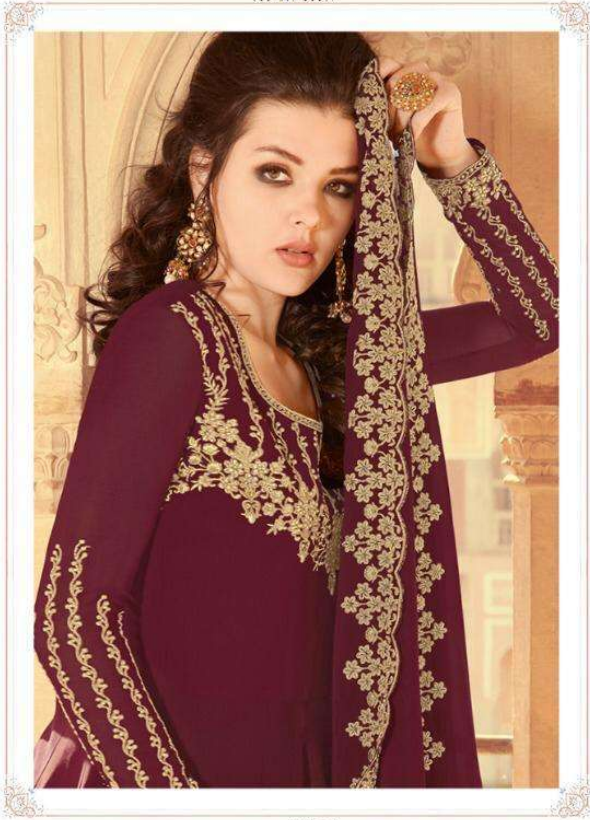

RAAZI

D.no.30027