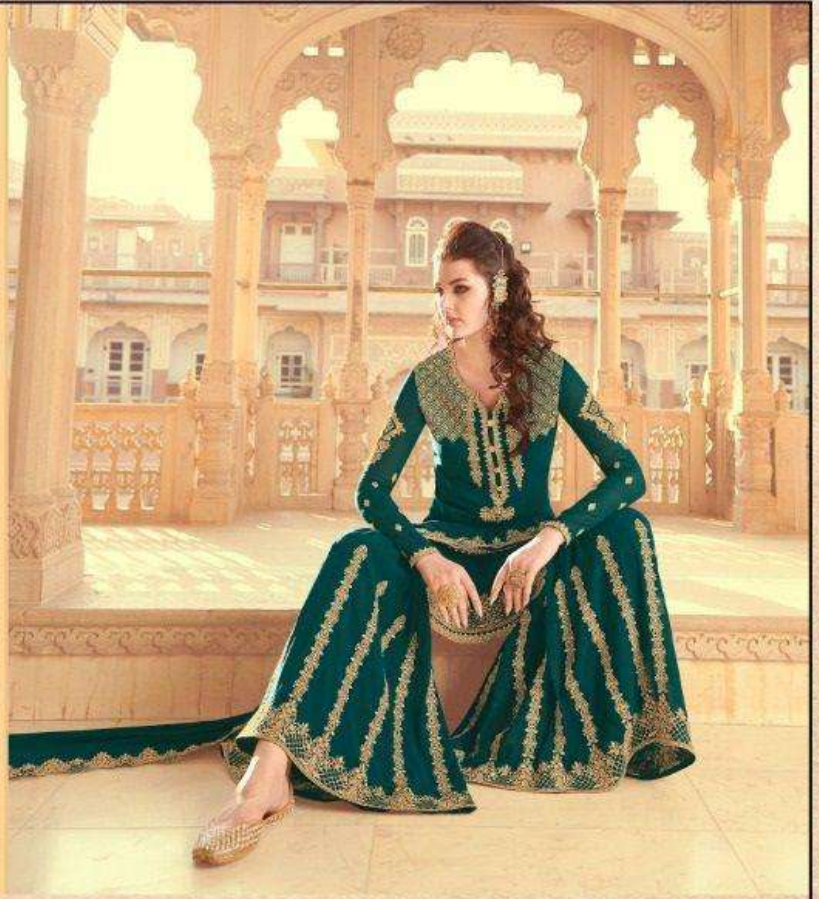

# ZARKAN

Rama Fashions

D.NO	TOP	DUPATTA	INNER - BOTTOM	CUT-MTR	PRICE
30025	FAUX GEORGETTE	SOFT GEORGETTE	SOFT SILK	10.25	1890/-
30026	FAUX GEORGETTE	SOFT GEORGETTE	SOFT SILK	13.65	2390/-
30027	FAUX GEORGETTE	SOFT GEORGETTE	SOFT SILK	12.25	2090/-
30028	FAUX GEORGETTE	SOFT GEORGETTE	SOFT SILK	11.9	2080/-
30029	FAUX GEORGETTE	SOFT GEORGETTE	SOFT SILK	12.25	1840/-
30030	FAUX GEORGETTE	SOFT GEORGETTE	SOFT SILK	11.9	1950/-
30031	FAUX GEORGETTE	SOFT GEORGETTE	SOFT SILK	11.5	1990/-
30032	FAUX GEORGETTE	SOFT GEORGETTE	SOFT SILK	11.15	1690/-
<b>TOTAL PCS - 08</b>		<b>AVG RATE-1990</b>		<b>TOTAL AMOUNT - 15,920/-</b>	