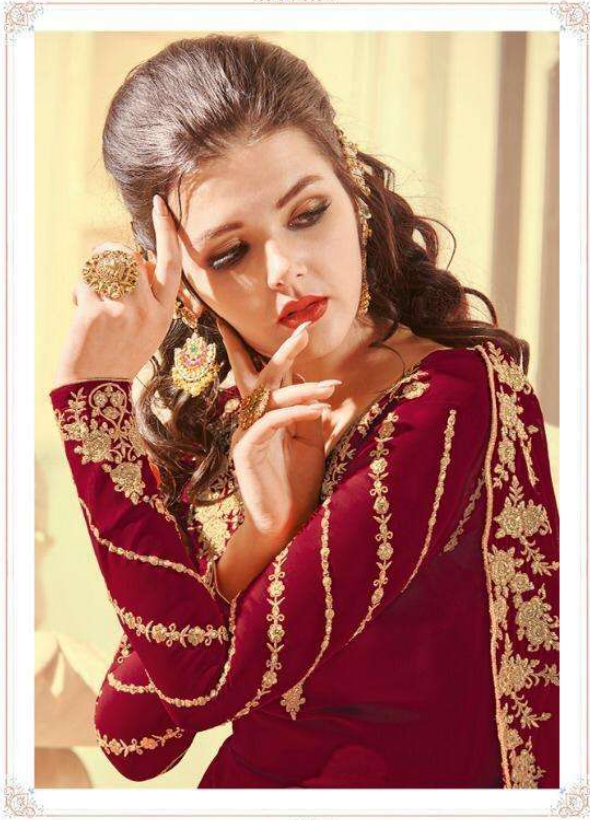

RAAZI

D.no.30030