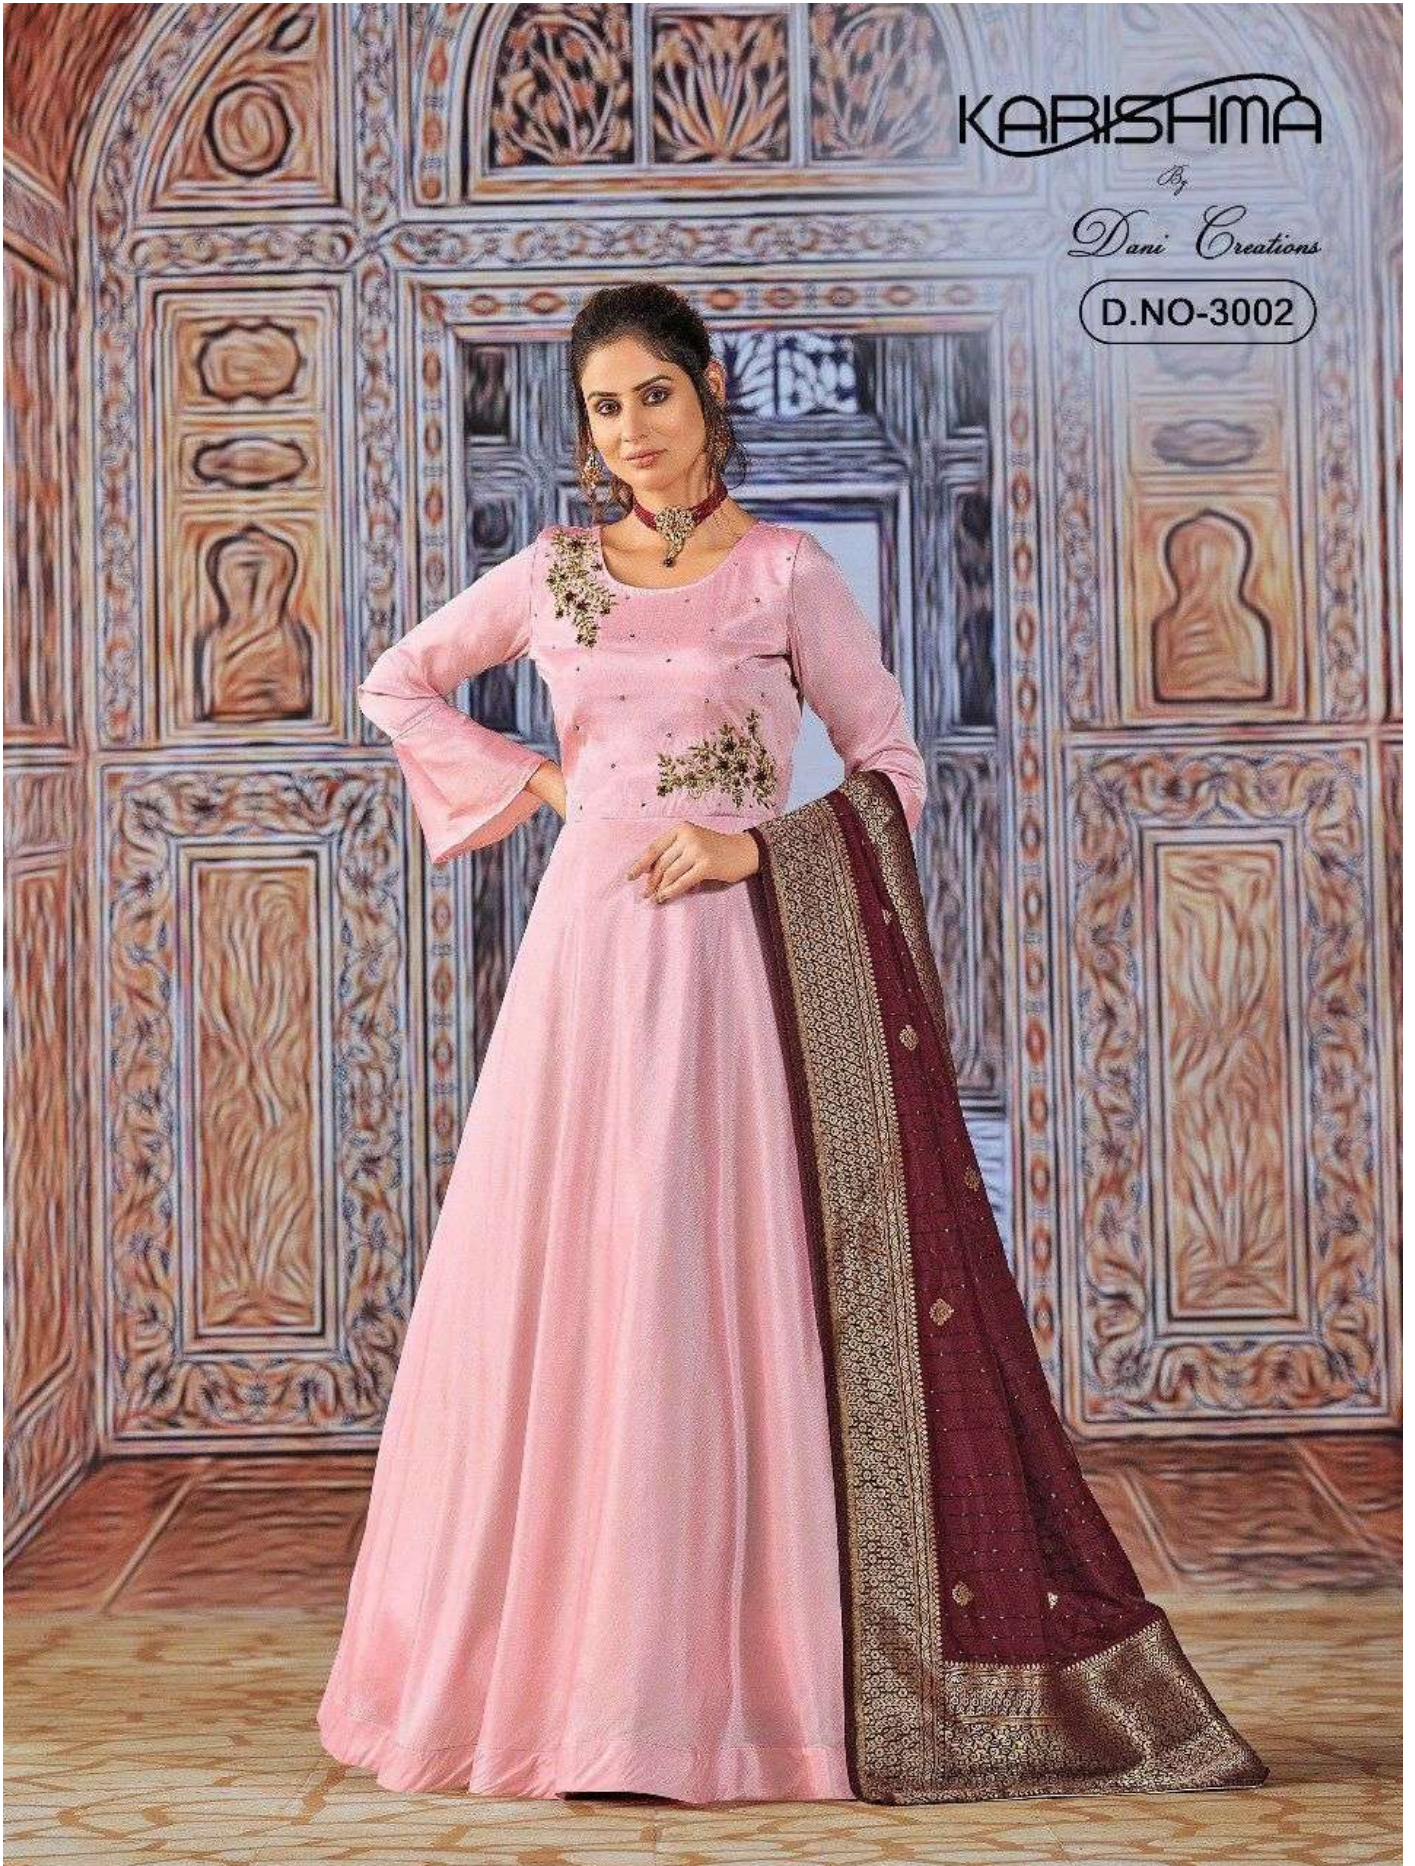

KARISHMA

By

Dani Creations

D.NO-3002