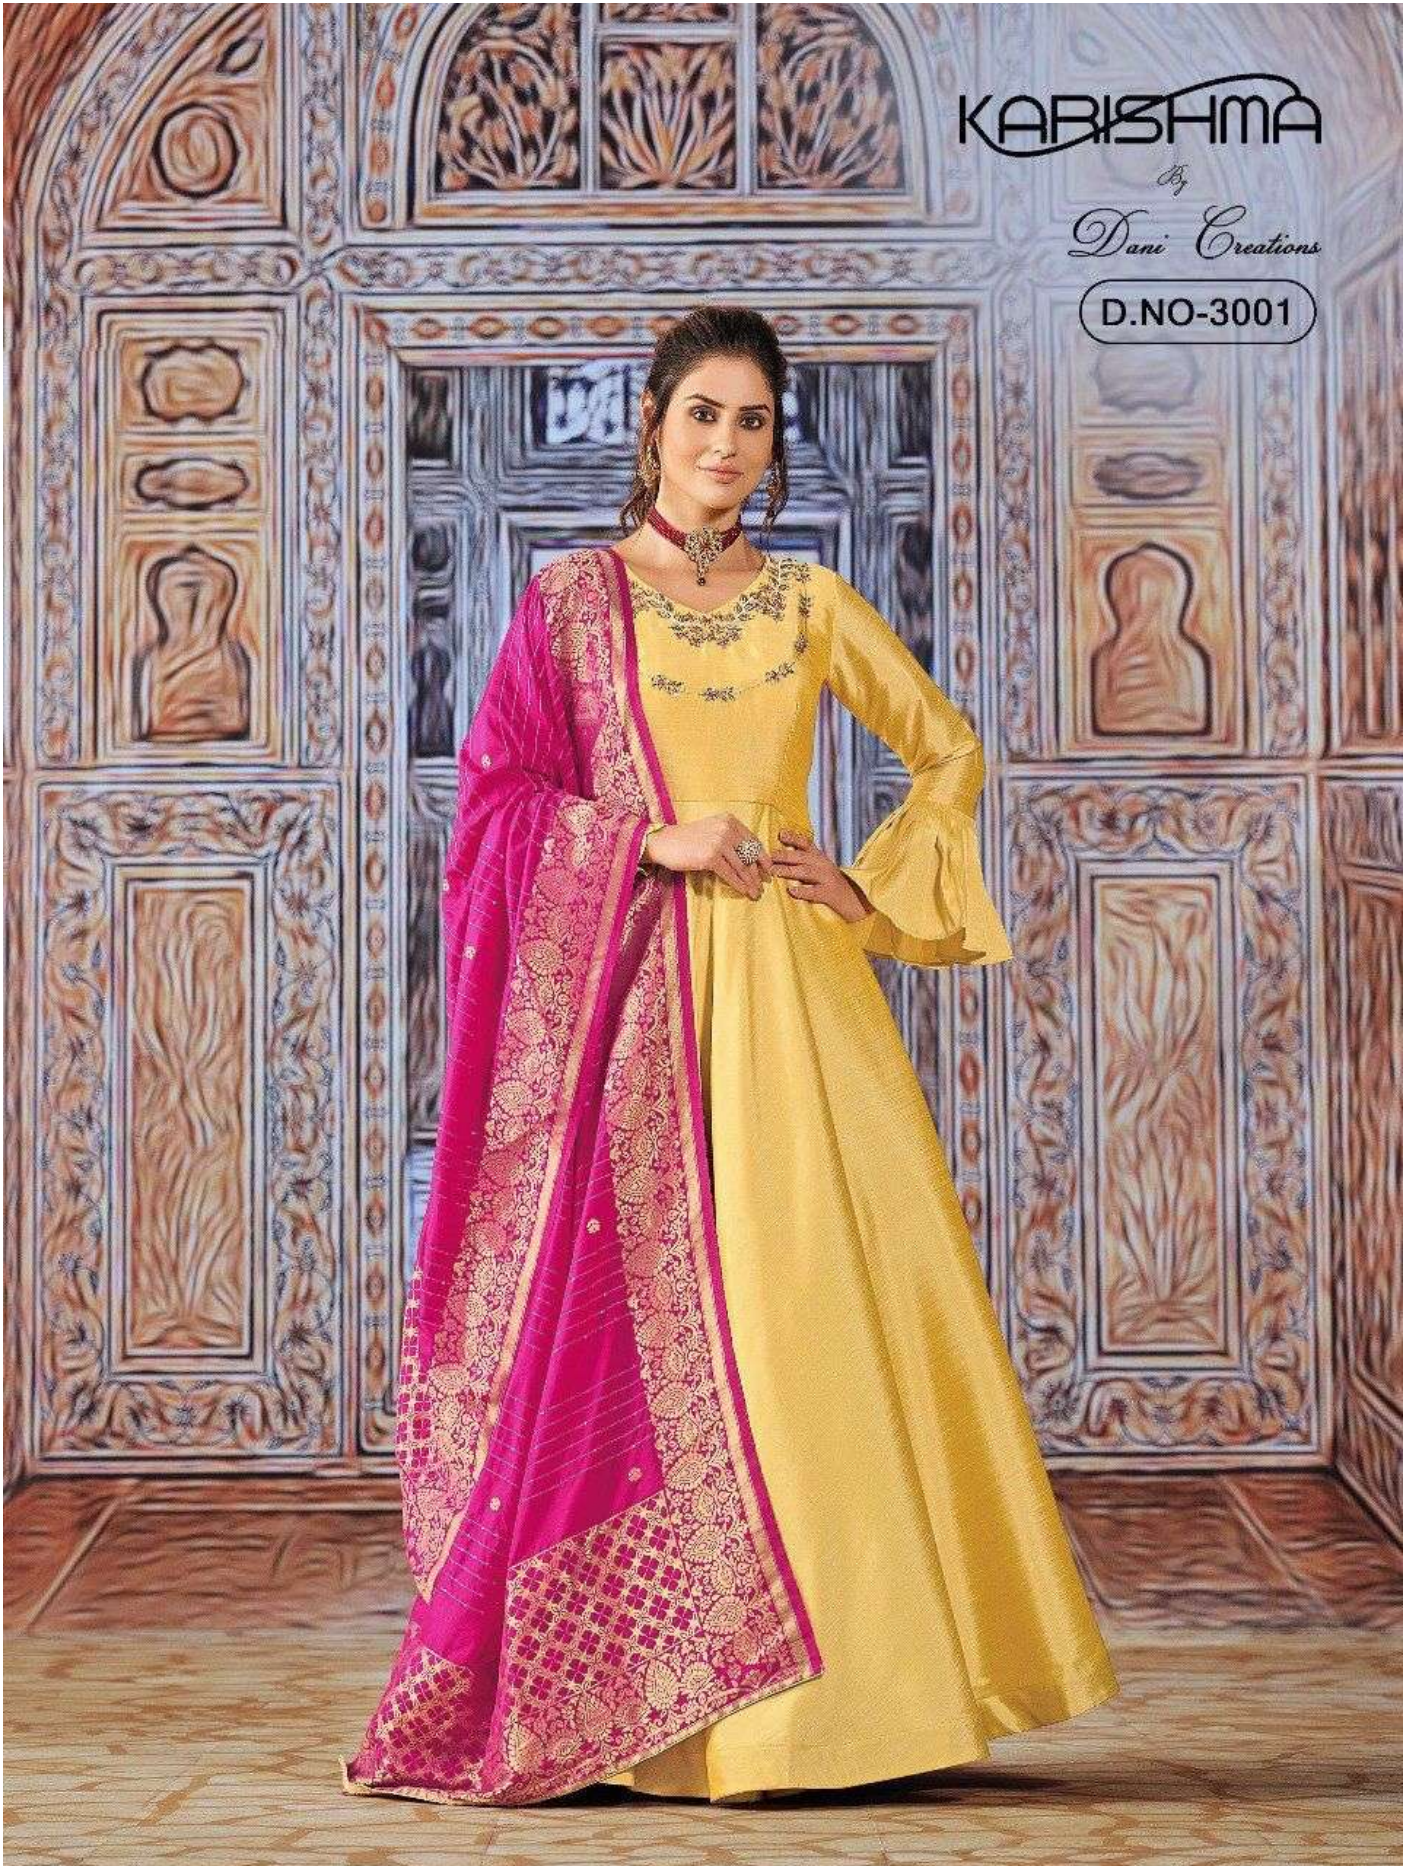

KARISHMA

By

Dani Creations

D.NO-3001

KARISHMA

By  
Dani Creations

D NO	PRICE	TOP FABRIC	INNER /BOTTOM	DUPATTA
3001	1895	SILK	SANTOOL	DOLLA SIK JACQUARD
3002	1895	SILK	SANTOOL	DOLLA SIK JACQUARD
3003	1895	SILK	SANTOOL	DOLLA SIK JACQUARD
TOTAL PCS - 3			SET PRICE - 5685/-	