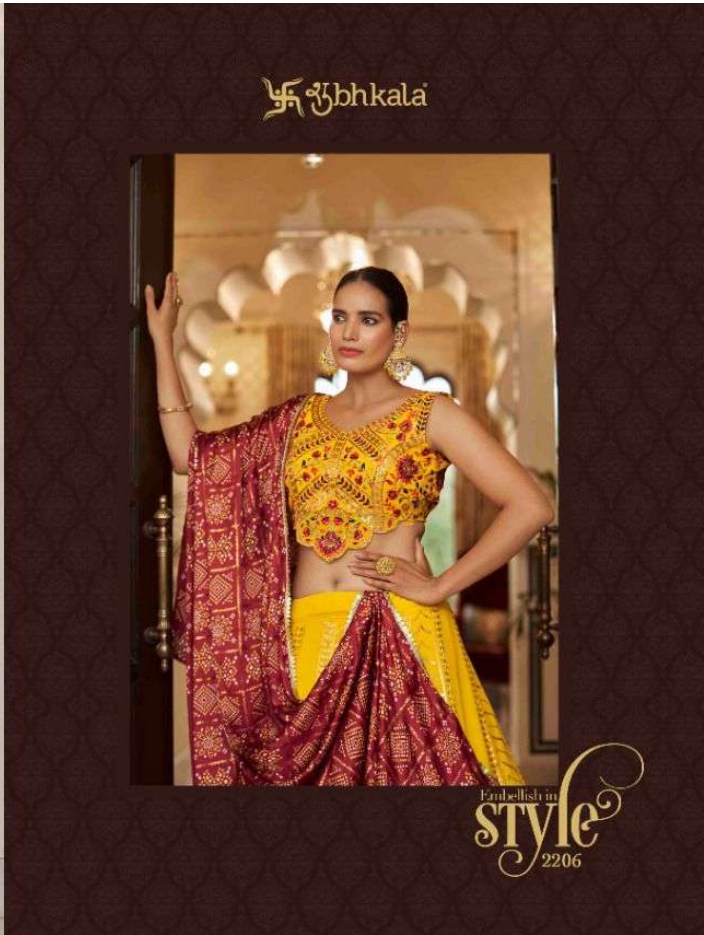

Abhikala

2204

2206

श्रीbhkala

Design NO. (SKU)	Color Lehenga – Choli – Dupatta	Lehenga Fabric	Choli Fabric	Dupatta Fabric	Size (Semi- Stitched)	Lehenga & Belt Work	Choli Work	Dupatta Work	Choli Length MTR (UN- STITCHED)	Lehenga Length MTR (SEMI STITCHED)	Dupatta Length MTR	Weight
2201	Pink	Georgette	Georgette	Cotton	UPTO 42 BUST AND WAIST	Sequince Embroidered Work	Sequince Embroidered Work	Printed Work	0.80 MTR	42 INCH	2.40 MTR	2.5 KG
	Navy Blue											
	Navy											
2202	Purple	Georgette	Art Silk	Silk	UPTO 42 BUST AND WAIST	Sequince Embroidered Work	Print With Sequince Embroidered Work	Weaving	1 MTR	42 INCH	2.40 MTR	2.5 KG
	Mustered Yellow											
	Pink											
2203	Orange	Georgette	Georgette	Cotton	UPTO 42 BUST AND WAIST	Thread With Sequince Embroidered Work	Thread With Sequince Embroidered Work	Printed Work	1 MTR	42 INCH	2.40 MTR	2.5 KG
	Orange											
	Green											
2204	Pearl White	Georgette	Georgette	Cotton	UPTO 42 BUST AND WAIST	Sequince Embroidered Work	Sequince Embroidered Work	Printed Work	1 MTR	42 INCH	2.40 MTR	2.5 KG
	Maroon											
	Green											
2205	Navy	Georgette	Georgette	Cotton	UPTO 42 BUST AND WAIST	Sequince Embroidered Work	Thread With Sequince Embroidered Work	Printed Work	0.80 MTR	42 INCH	2.40 MTR	2.5 KG
	Navy											
	Pink											
2206	Yellow	Georgette	Georgette	Gajji Silk	UPTO 42 BUST AND WAIST	Sequince Embroidered Work	Thread With Sequince Embroidered Work	Printed Work	0.80 MTR	42 INCH	2.40 MTR	2.5 KG