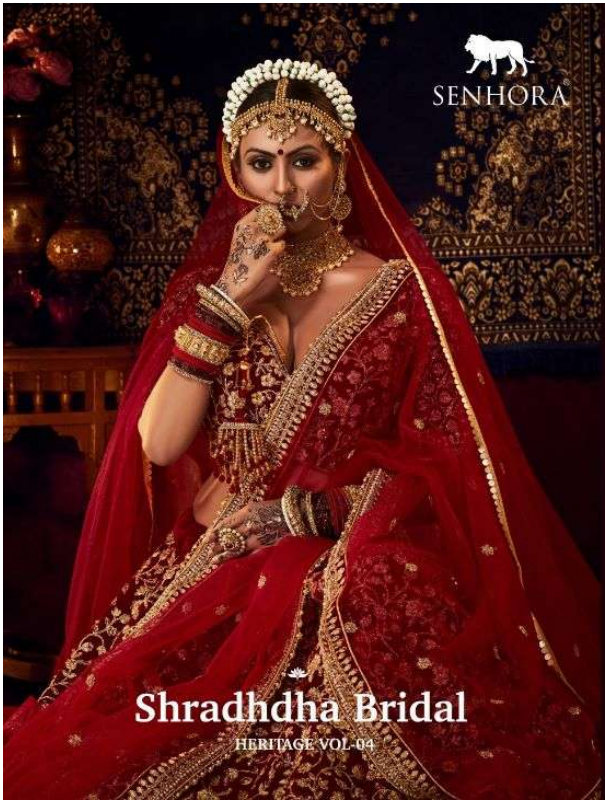

श्री

SENHORA<sup>®</sup>  
2012

  
SENHORA®

SENHORA

**Shradhdha Bridal**  
HERITAGE VOL-09

D.NO	LEHENGA FABRIC	BLOUSE FABRIC	DUPATTA FABRIC	DESCRIPTION	SIZE	RATE	BIG SIZE	BIG SIZE RATE
2009	9000 VELVET WITH HEVAY CAN-CAN	9000 VELVET	NET FABRICS (CUT-2.50 MTR)	A STUNNING LEHENGA WITH BEAUTIFUL CORDING & SEQVANCE EMBROIDERY BLOUSE, HEAVY DUPATTA AND HEVAY STONEWORK EMBELLISHED. DESIGNED SPECIALLY FOR WEDDING SEASON	BLOUSE UNSTICHD AND LEHENGA SEMI STITCHED	5399/-	48 50 52 54 56	1495/- EXTRA
2010	9000 VELVET WITH HEVAY CAN-CAN	9000 VELVET	NET FABRICS (CUT-2.50 MTR)	A STUNNING LEHENGA WITH BEAUTIFUL CORDING & SEQVANCE EMBROIDERY BLOUSE, HEAVY DUPATTA AND HEVAY STONEWORK EMBELLISHED. DESIGNED SPECIALLY FOR WEDDING SEASON	BLOUSE UNSTICHD AND LEHENGA SEMI STITCHED	5495/-	48 50 52 54 56	1550/- EXTRA
2011	9000 VELVET WITH HEVAY CAN-CAN	9000 VELVET	NET FABRICS (CUT-2.50 MTR)	A STUNNING LEHENGA WITH BEAUTIFUL CORDING & SEQVANCE EMBROIDERY BLOUSE, HEAVY DUPATTA AND HEVAY STONEWORK EMBELLISHED. DESIGNED SPECIALLY FOR WEDDING SEASON	BLOUSE UNSTICHD AND LEHENGA SEMI STITCHED	6499/-	48 50 52 54 56	1850/- EXTRA
2012	9000 VELVET WITH HEVAY CAN-CAN	9000 VELVET	NET FABRICS (CUT-2.50 MTR)	A STUNNING LEHENGA WITH BEAUTIFUL CORDING & SEQVANCE EMBROIDERY BLOUSE, HEAVY DUPATTA AND HEVAY STONEWORK EMBELLISHED. DESIGNED SPECIALLY FOR WEDDING SEASON	BLOUSE UNSTICHD AND LEHENGA SEMI STITCHED	5399/-	48 50 52 54 56	1995/- EXTRA