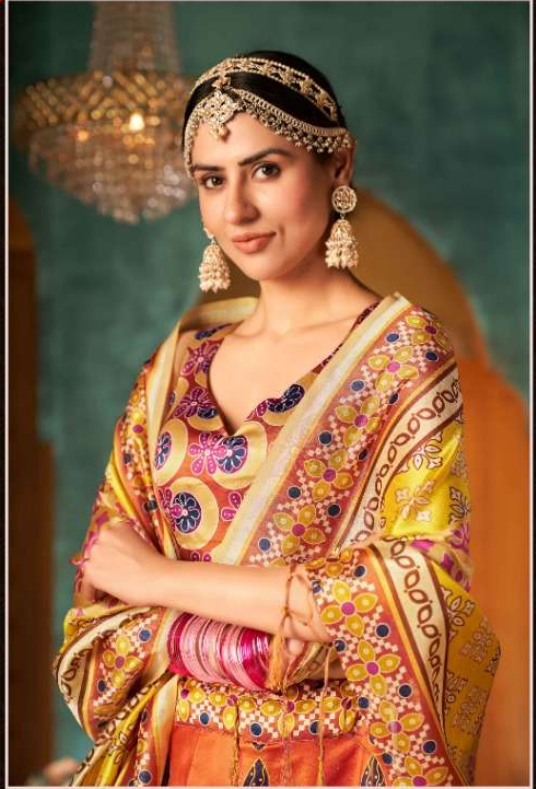

141

bhkala

FLORAL

VOL. 4

141

ॐ bhkala

141

bhkala

VOL. 4

FLORAL

VOL. 4

Design NO. (SKU)	Main Color	Lehenga Fabric	Choli Fabric	Dupatta Fabric	Size (Semi-Stitched)	Lehenga Work	Choli Work	Dupatta Work	Choli Length MTR	Lehenga Length INCH	Dupatta Length MTR	Weight
141	Multi Color	Pure Rera Silk	Pure Rera Silk	Assam Silk	UPTO 42 BUST AND WAIST	Digital Printed Work	Digital Printed Work	Digital Printed Work	1	42 INCH	2.30 MTR	1.5 KG
142	Multi Color	Pure Rera Silk	Pure Rera Silk	Assam Silk	UPTO 42 BUST AND WAIST	Digital Printed Work	Digital Printed Work	Digital Printed Work	1	42 INCH	2.30 MTR	1.5 KG
143	Multi Color	Pure Rera Silk	Pure Rera Silk	Assam Silk	UPTO 42 BUST AND WAIST	Digital Printed Work	Digital Printed Work	Digital Printed Work	1	42 INCH	2.30 MTR	1.5 KG
144	Multi Color	Pure Rera Silk	Pure Rera Silk	Assam Silk	UPTO 42 BUST AND WAIST	Digital Printed Work	Digital Printed Work	Digital Printed Work	1	42 INCH	2.30 MTR	1.5 KG
145	Multi Color	Pure Rera Silk	Pure Rera Silk	Assam Silk	UPTO 42 BUST AND WAIST	Digital Printed Work	Digital Printed Work	Digital Printed Work	1	42 INCH	2.30 MTR	1.5 KG