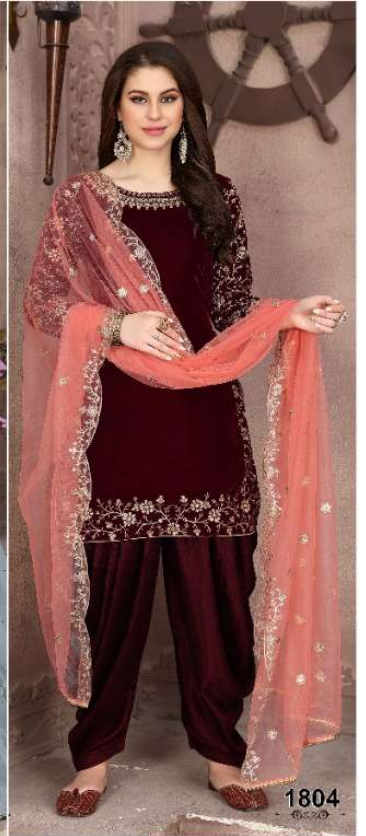

1801

1801

1802

1803

1804

Twisha

Vol-18

Twisha

Vol-18

D.NO.	Price	Top Fabrics	Inner / Bottom	Dupatta
1801	1495	9000 Velvet	Santool	Net With Heavy Work
1802	1495	9000 Velvet	Santool	Net With Heavy Work
1803	1495	9000 Velvet	Santool	Net With Heavy Work
1804	1495	9000 Velvet	Santool	Net With Heavy Work