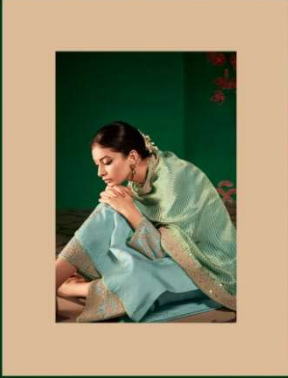

KIMORA®

2072

KIMORA

2074
~~~~~

KIMORA

This season brings your wardrobe too close to  
great looking color and fantastic

2074

**KIMORA**

## DUPATTA

BANARASI MODALE ZARI SILK WEAVING STRIPES WITH  
FOUR SIDED DORI EMBROIDERY BORDER