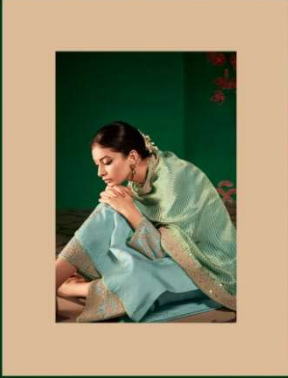

KIMORA

2072

**KIMORA**

2074  
~~~~~

KIMORA

This season brings your wardrobe too close to  
great looking color and fantastic

2074  
~~~~~

**KIMORA**

## DUPATTA

BANARASI MODALE ZARI SILK WEAVING STRIPES WITH  
FOUR SIDED DORI EMBROIDERY BORDER