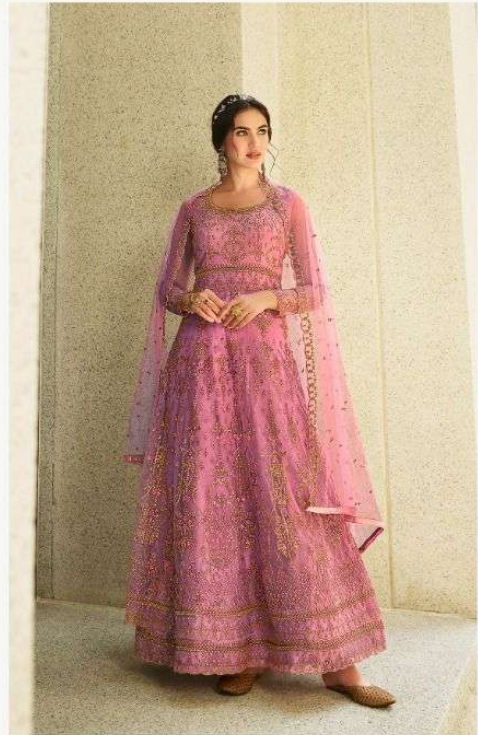

## **BOTTOM**

**Heavy Dull Shantoon**

---

<b>Design No.</b>	<b>Product Name</b>	<b>Rate</b>
<b>101 TO 103</b>	<b>PRISHA</b>	

---

zubeda  
DESIGNER IN DENIM

• 103 •  
✦

AASHIRWAD<sup>®</sup>  
CREATION