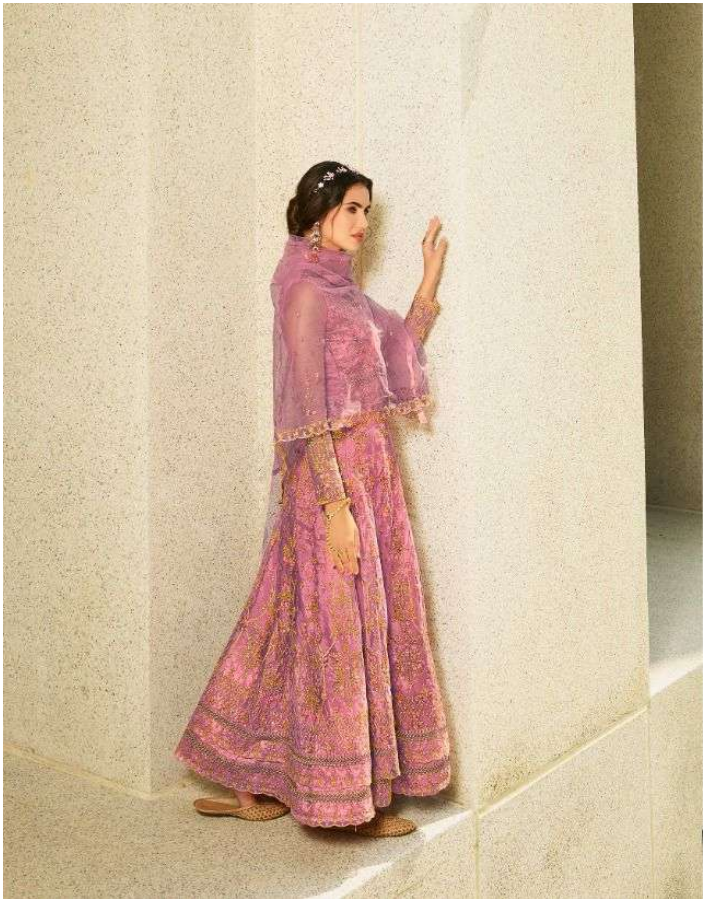

## **BOTTOM**

**Heavy Dull Shantoon**

---

<b>Design No.</b>	<b>Product Name</b>	<b>Rate</b>
<b>101 TO 103</b>	<b>PRISHA</b>	

---

zubeda  
DESIGNER IN DENIM

• 103 •  
✦

AASHIRWAD<sup>®</sup>  
CREATION