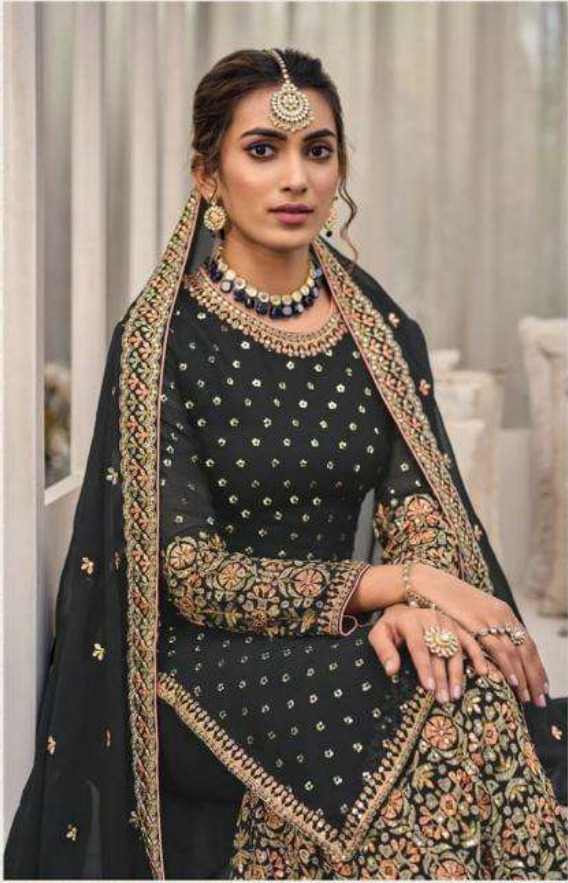

# SHAGUN

COLOR EDITION-4

SHAGUN | 1448 A

Leba lifestyle

SHAGUN | 1448 C

Leba lifestyle