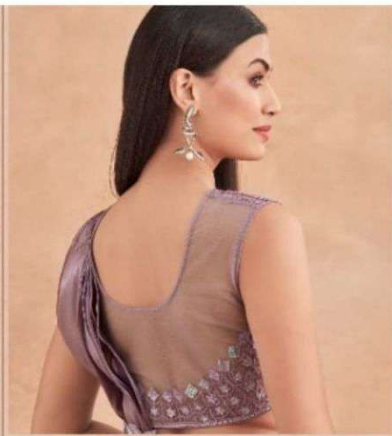

SUPER STAR

SUPER STAR

SUP-7301

TFH
THE FASHION HUB

THE STYLE SAVANT

2024-25: Make the woman feel
comfortable and make her love elegant

SUP-7302

SUP-7304

TFH
THE FASHION HUB

SUP-7310

TFH
THE FASHION HUBS

SUP-7311

T F H
THE FASHION HUB

SUPER STAR

Catalog Name	D.No.	Rate (IN RS.)	CUT. (approx.)	Fabric Details
SUPER STAR	SUP-7301	2416/-	12.00 mts.	Fancy Saree With Belt
SUPER STAR	SUP-7302	2163/-	10.00 mts.	Fancy Saree With Belt
SUPER STAR	SUP-7303	1742/-	09.00 mts.	Fancy Saree With Belt
SUPER STAR	SUP-7304	2079/-	08.25 mts.	Fancy Saree With Belt
SUPER STAR	SUP-7305	2079/-	05.50 mts.	Fancy Saree With Belt
SUPER STAR	SUP-7306	1784/-	07.50 mts.	Fancy Saree With Belt
SUPER STAR	SUP-7307	2026/-	06.50 mts.	Fancy Saree With Belt
SUPER STAR	SUP-7308	2269/-	11.00 mts.	Fancy Saree With Belt
SUPER STAR	SUP-7309	1847/-	08.50 mts.	Fancy Saree With Belt
SUPER STAR	SUP-7310	2205/-	11.00 mts.	Fancy Saree With Belt
SUPER STAR	SUP-7311	2237/-	11.50 mts.	Fancy Saree With Belt
SUPER STAR	SUP-7312	2079/-	10.00 mts.	Fancy Saree With Belt