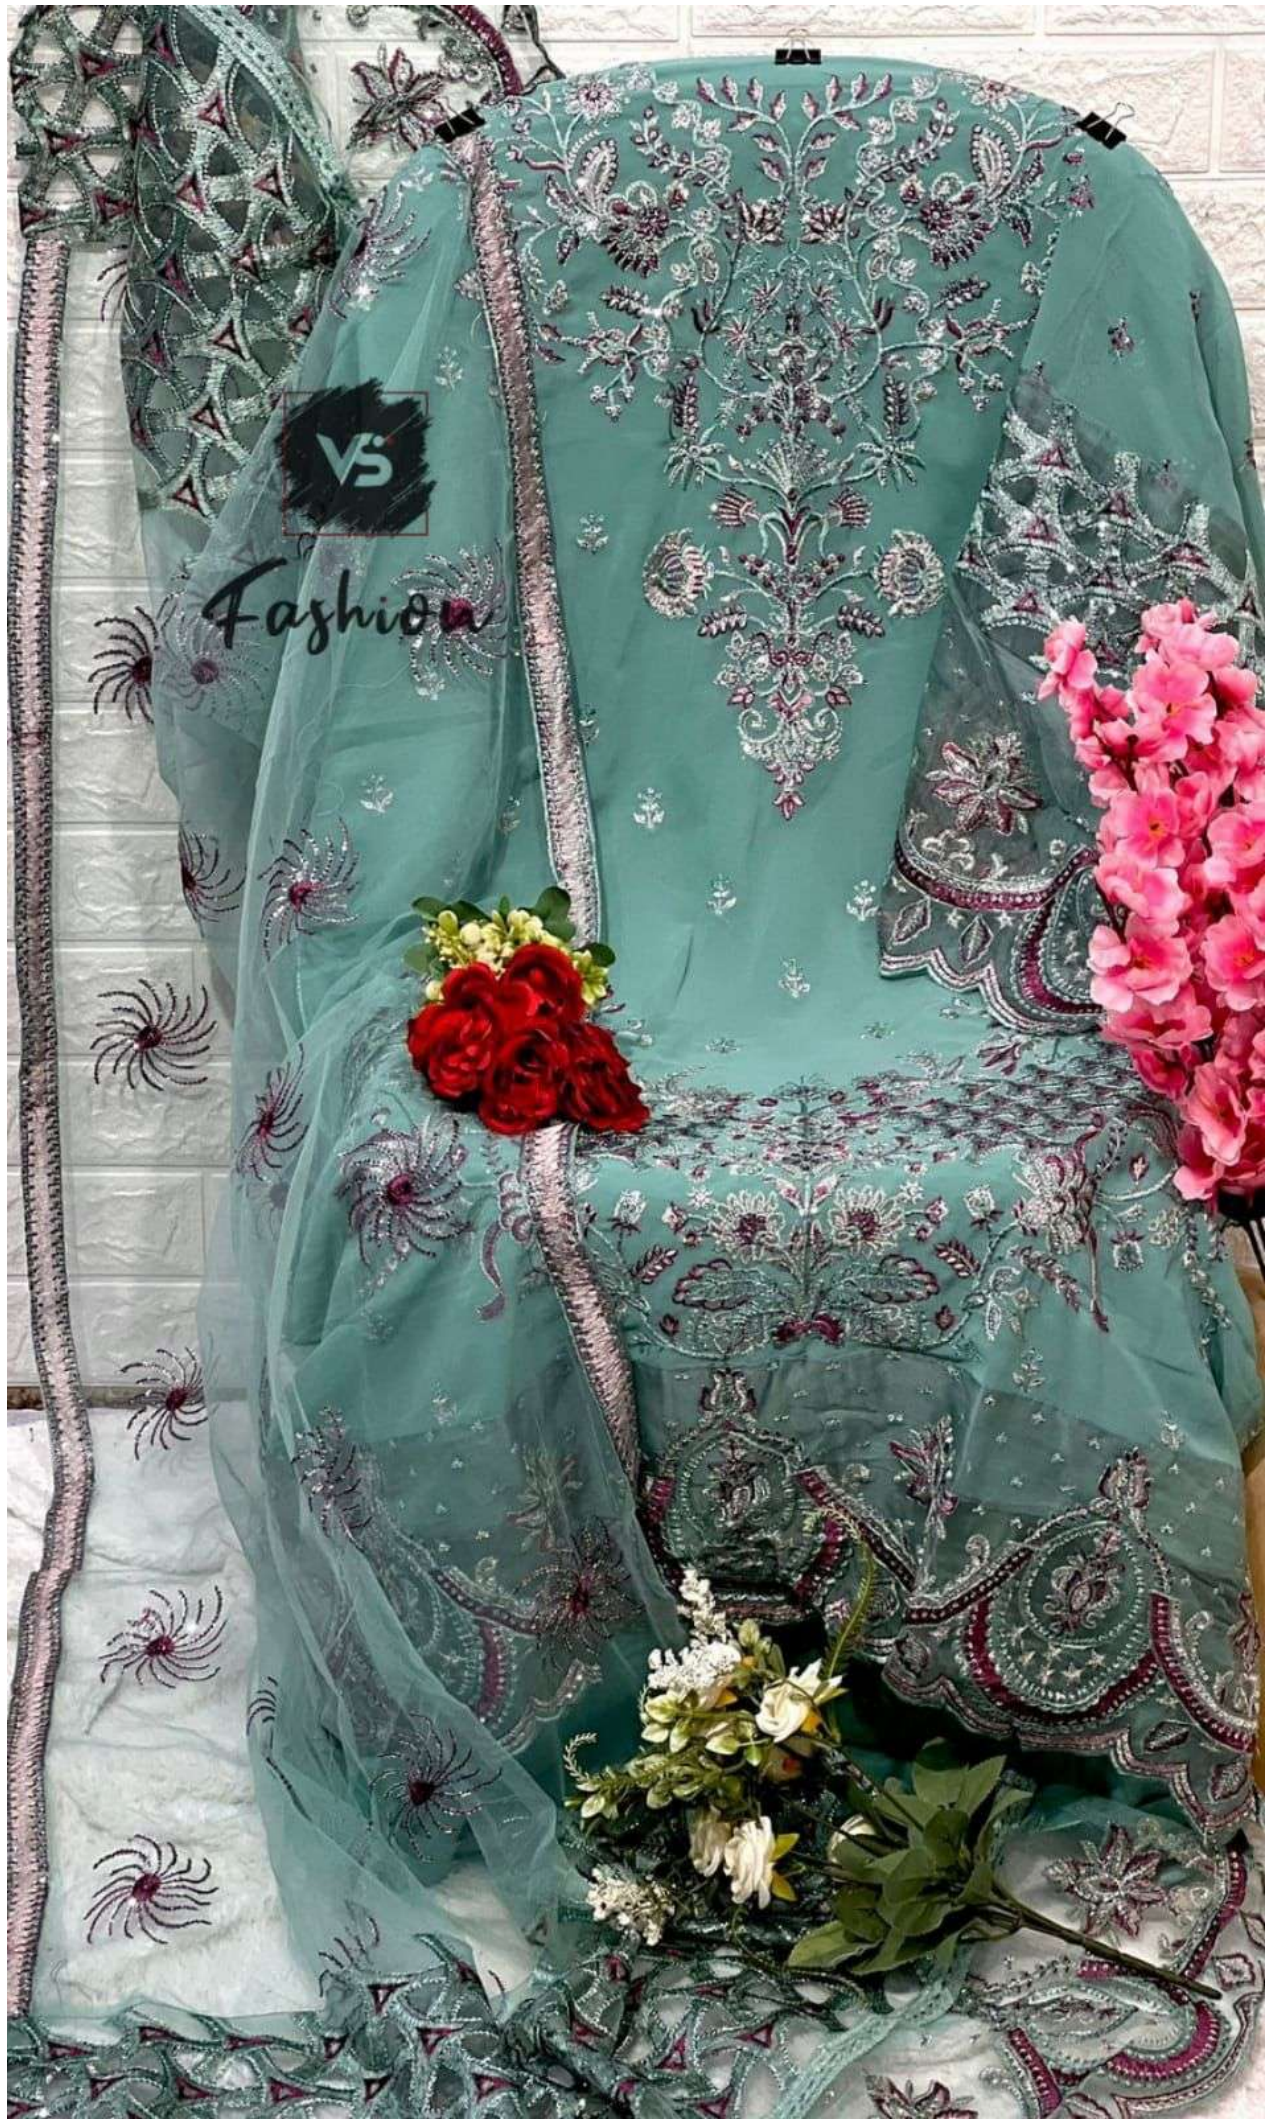

FABRIC DETAILS
TOP :- FOX GEORGETTE

DUPTTA :- NET
INNER :- SANTOON
BOTTOM :- SANTOON

1282

FABRIC DETAILS
TOP :- FOX GEORGETTE

DUPTTA :- NET
INNER :- SANTOON
BOTTOM :- SANTOON

1282

VS

Fashion