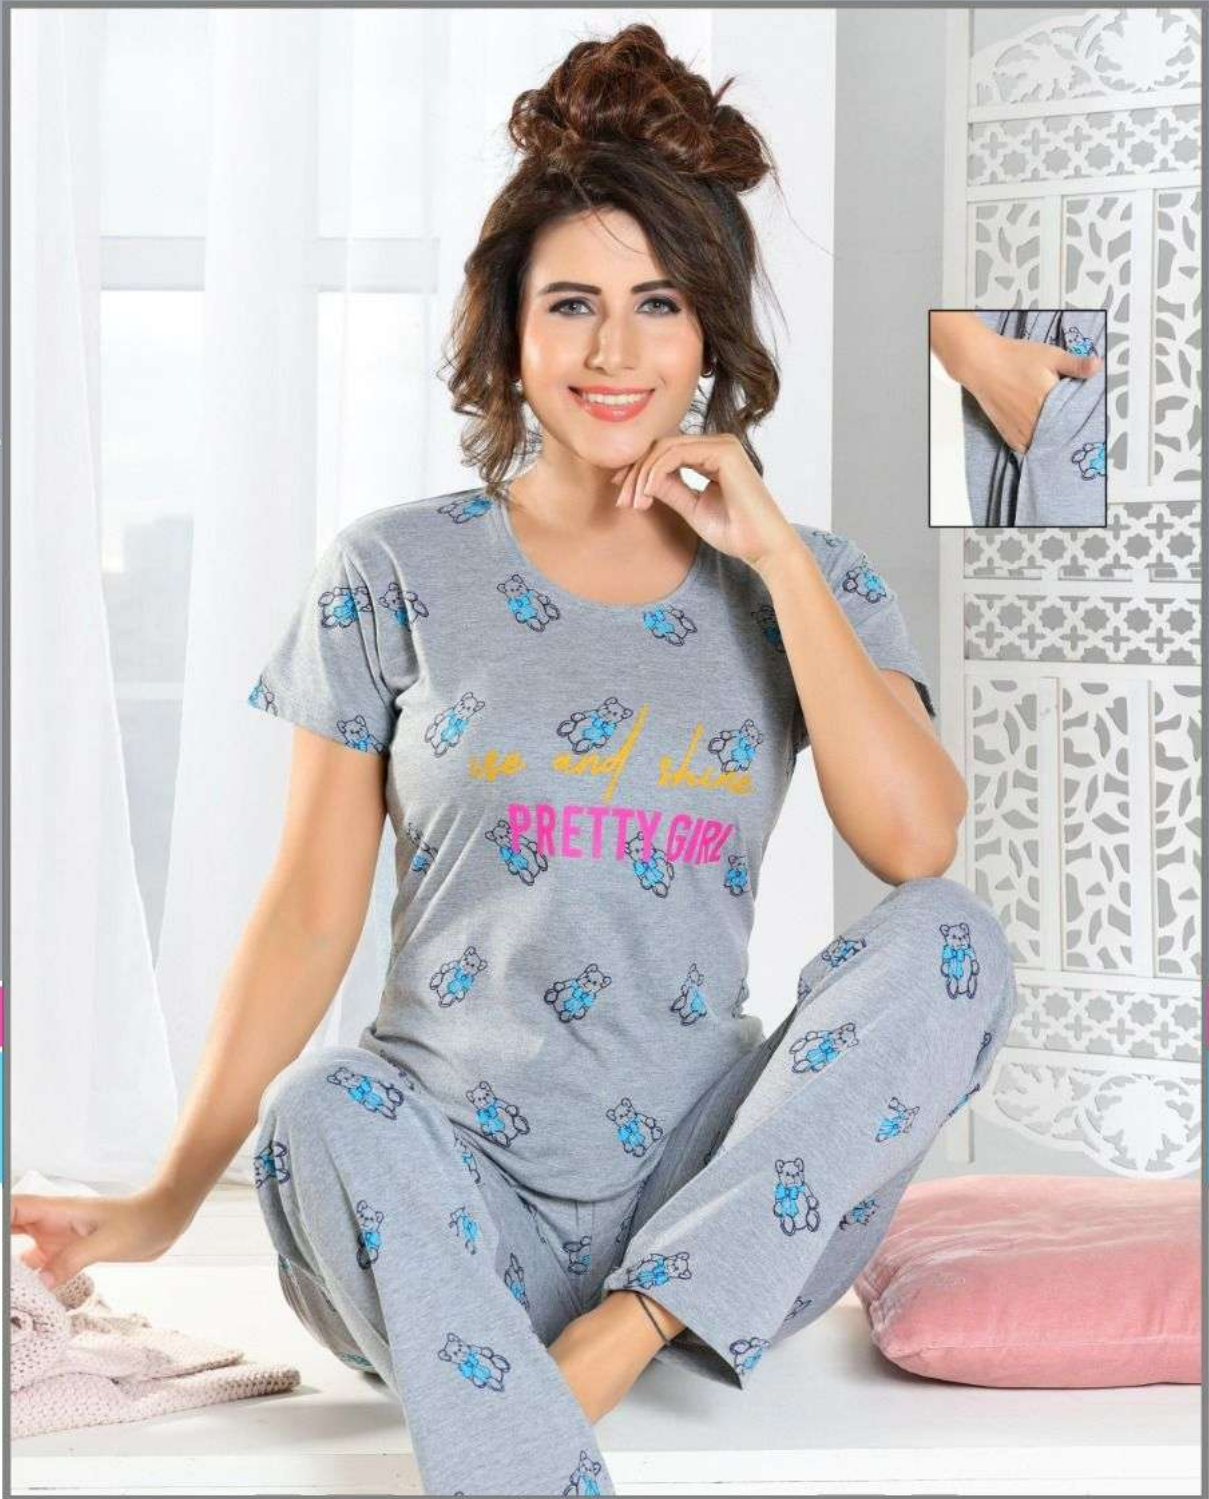

Premium Lounge Wear

D.No.13146

CLASSY & FABULOUS

Premium Lounge Wear

D.No.13146

CLASSY & FABULOUS

Premium Lounge Wear

D.No.13145

CLASSY & FABULOUS

Premium Lounge Wear

D.No.13148

|| CLASSY & FABULOUS

Premium Lounge Wear

NIGHT SUIT

D.No.13172