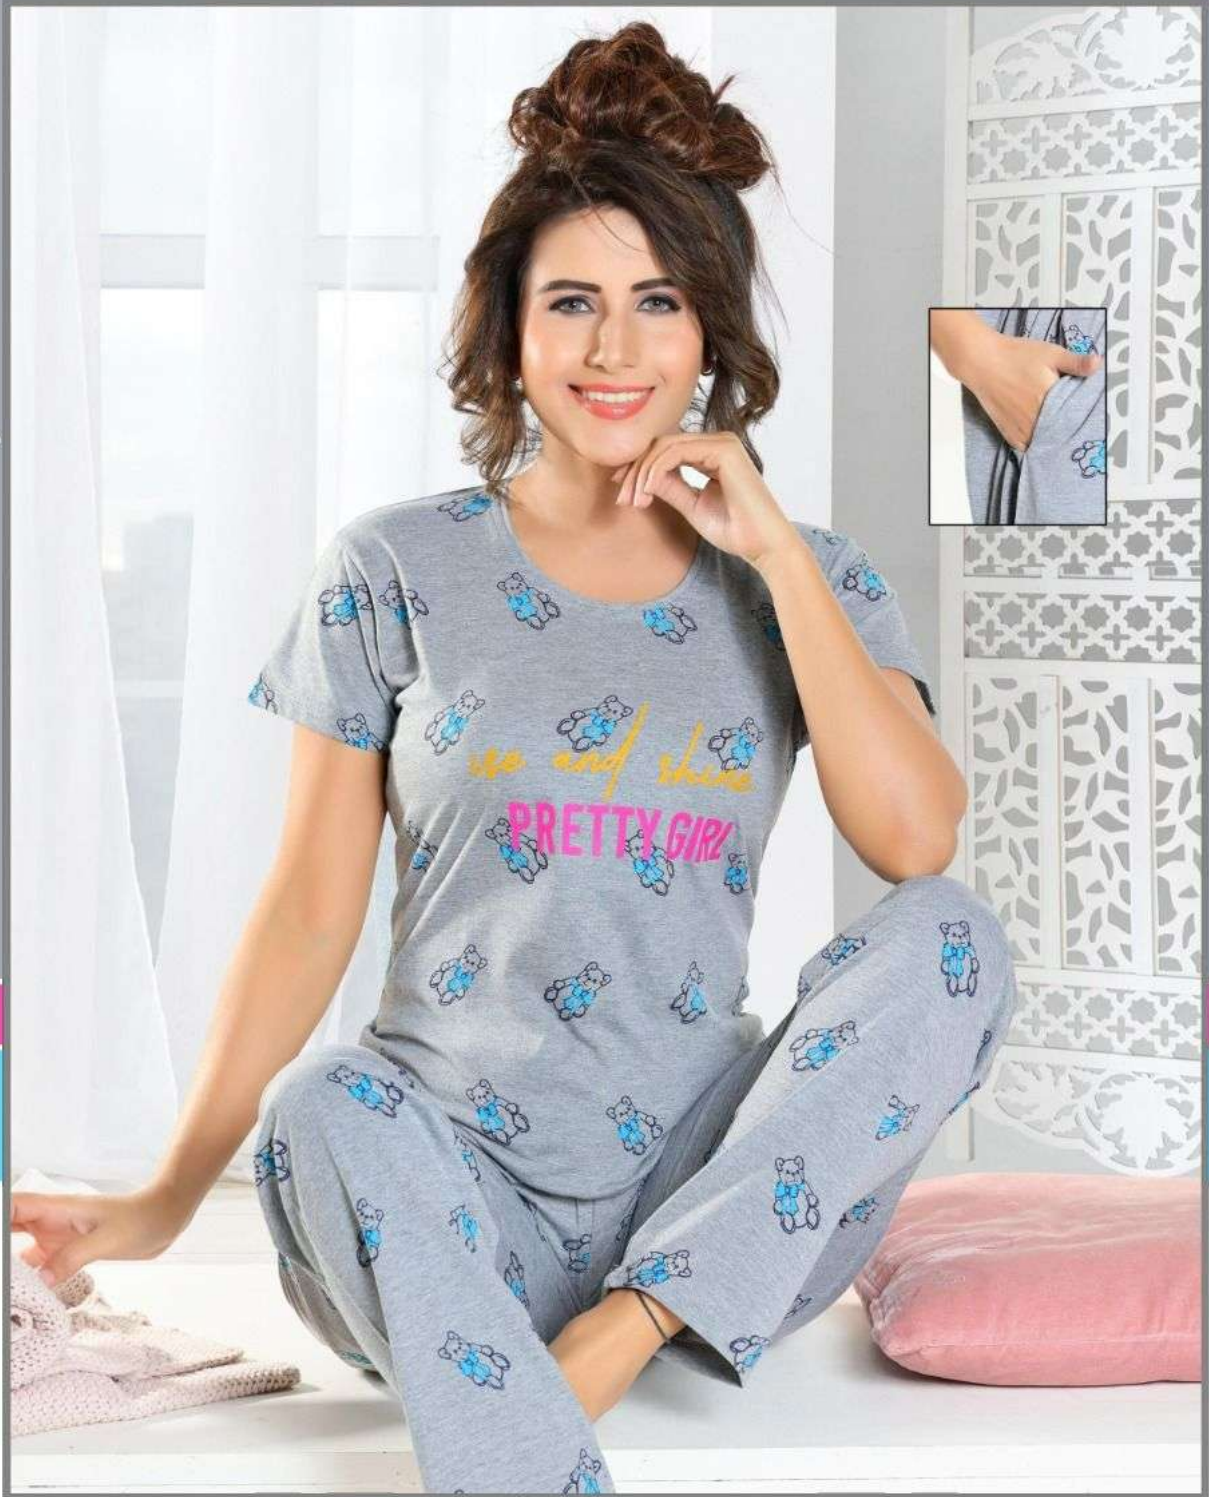

Premium Lounge Wear

D.No.13146

CLASSY & FABULOUS

Premium Lounge Wear

D.No.13146

CLASSY & FABULOUS

Premium Lounge Wear

D.No.13145

CLASSY & FABULOUS

Premium Lounge Wear

D.No.13148

|| CLASSY & FABULOUS

Premium Lounge Wear

NIGHT SUIT

D.No.13172