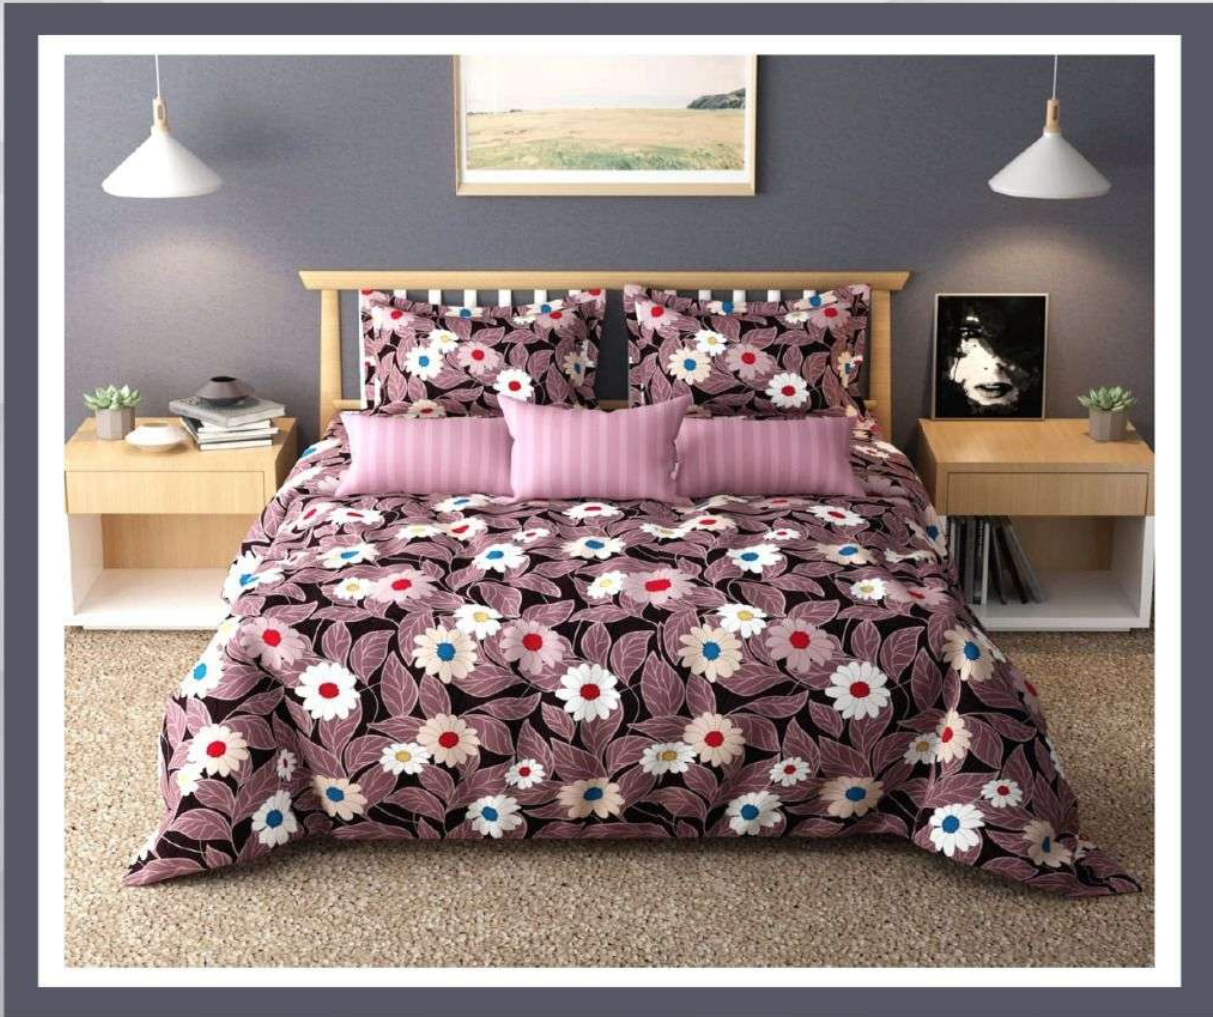

ROMA

DESIGNER BEDSHEET SET

PRODUCT PHOTOGRAPH SHOWN HERE IS FOR REFERENCE ONLY.
ACTUAL SPECIFICATIONS ARE MENTIONED ON THE PACKAGE.

3 Pcs Premium Bedsheet Set

Net Content : 3 Pcs
Double Bed Sheet : 1 Pc | Pillow Cover : 2 Pcs

Bed Sheet Size : 230 x 250 cms. (Approx)
Pillow Covers : 46 x 69 + 5 cms.

M.R.P. ₹ 1499/-

Washing Instruction

Wash in soft detergent. Wash in cold water.
Dry in Shade. Do not bleach.

Make Your Home Beautiful