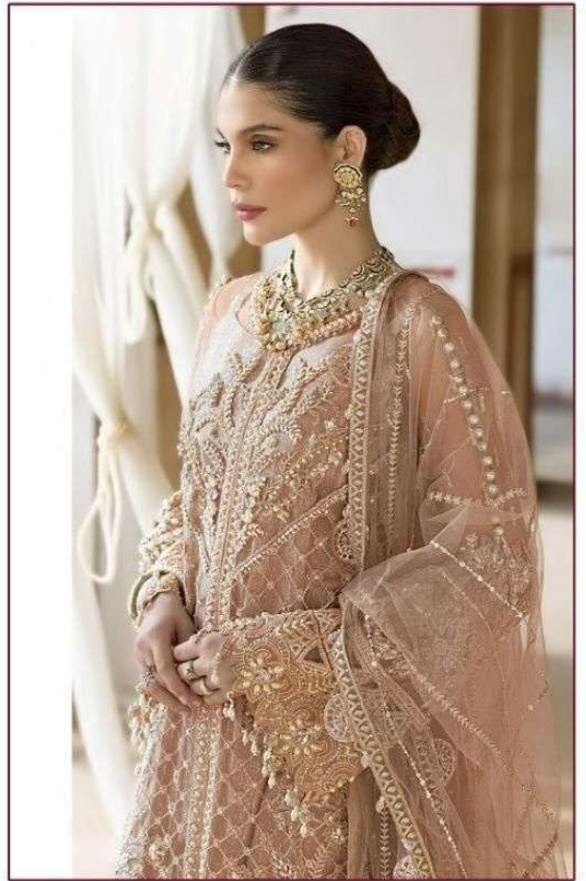

GOLD - 57000

Heavy Emb
Handwork Front

Emb Sleeves

Emb Net
Dupatta

Emb Handwork
Sleeves

GOLD - 57000