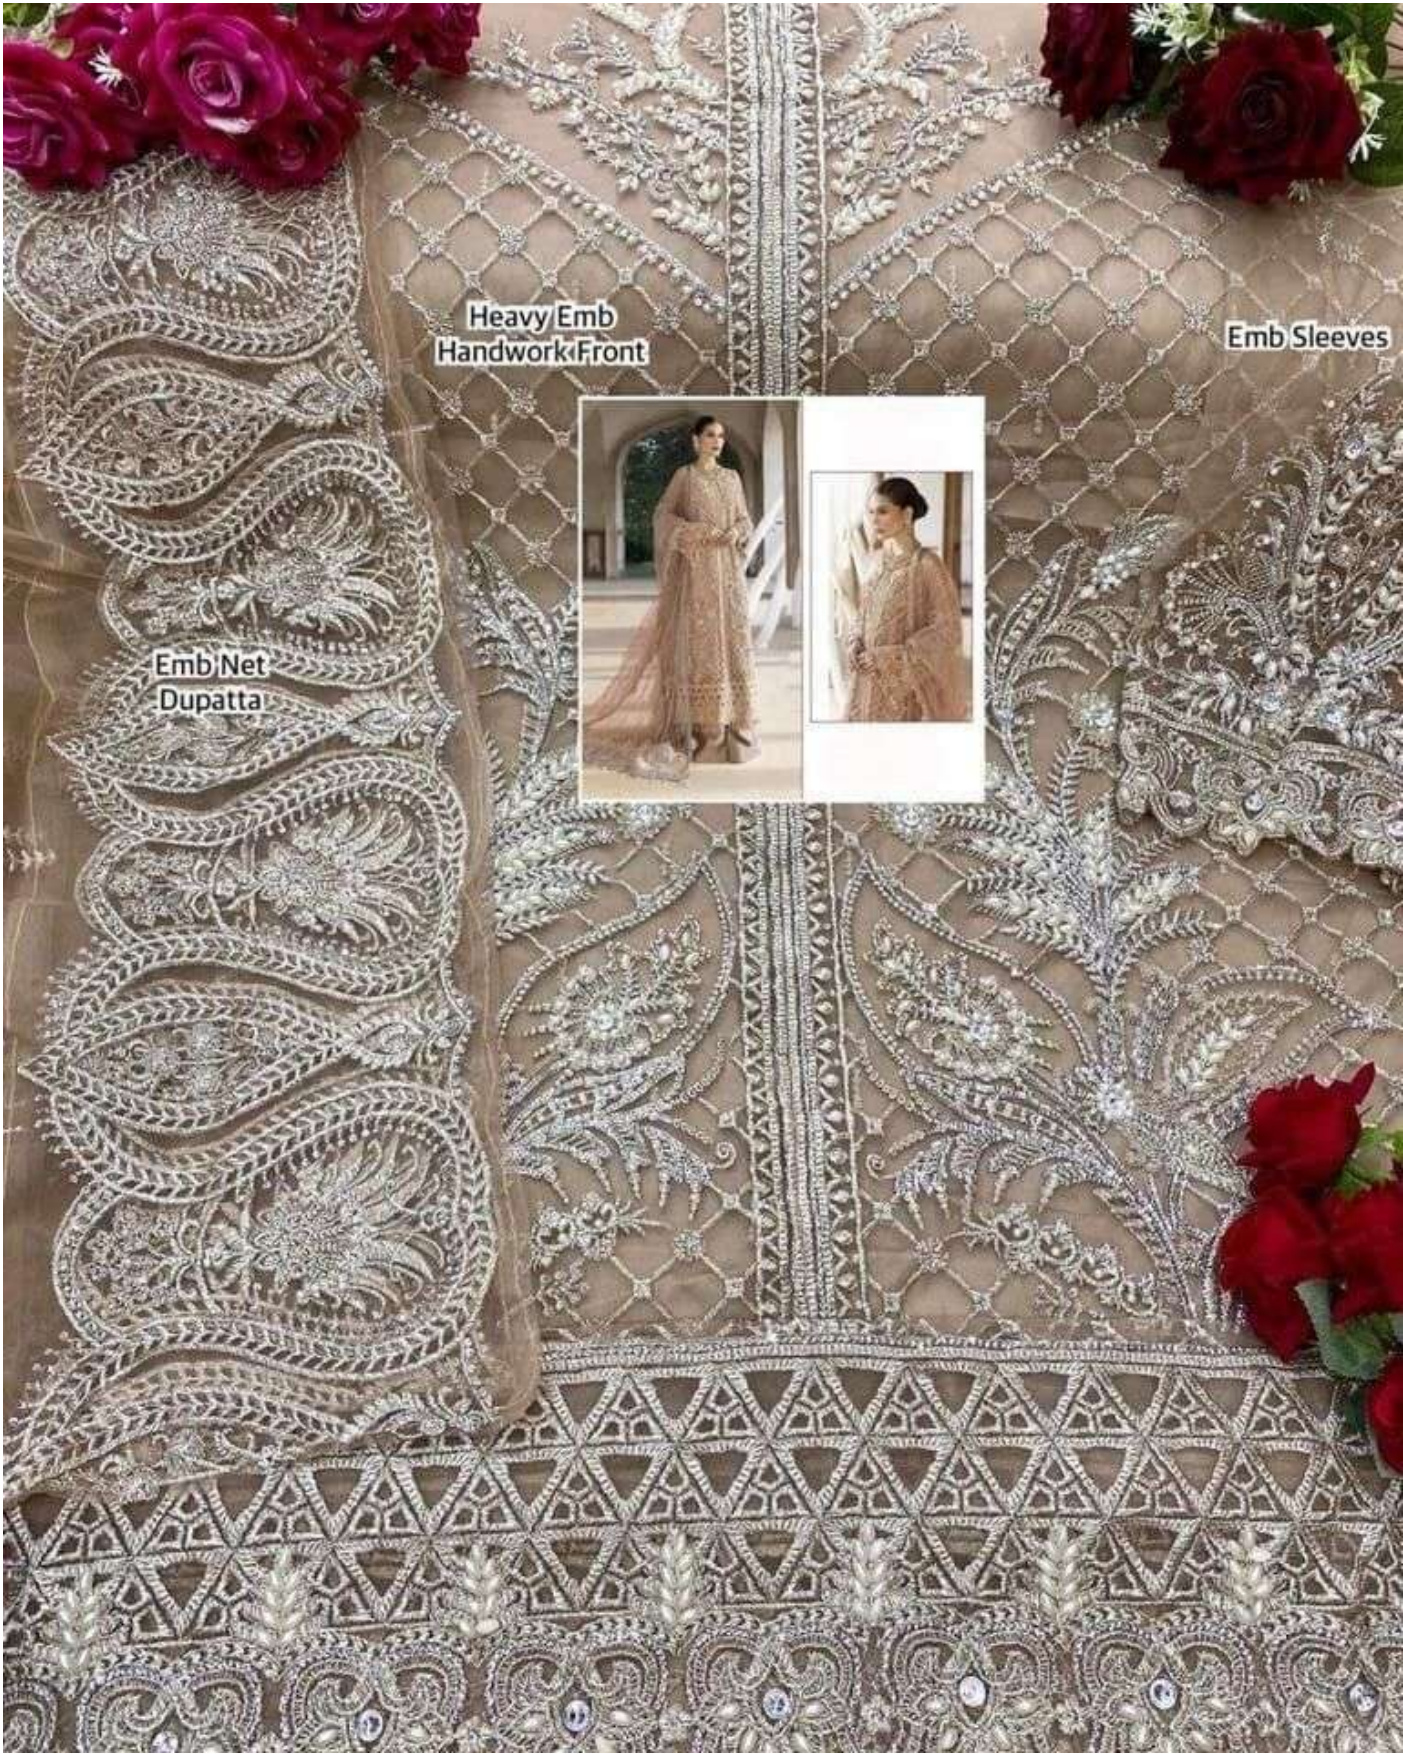

GOLD - 57000

Heavy Emb
Handwork Front

Emb Sleeves

Emb Net
Dupatta

Emb Handwork
Sleeves

GOLD - 57000