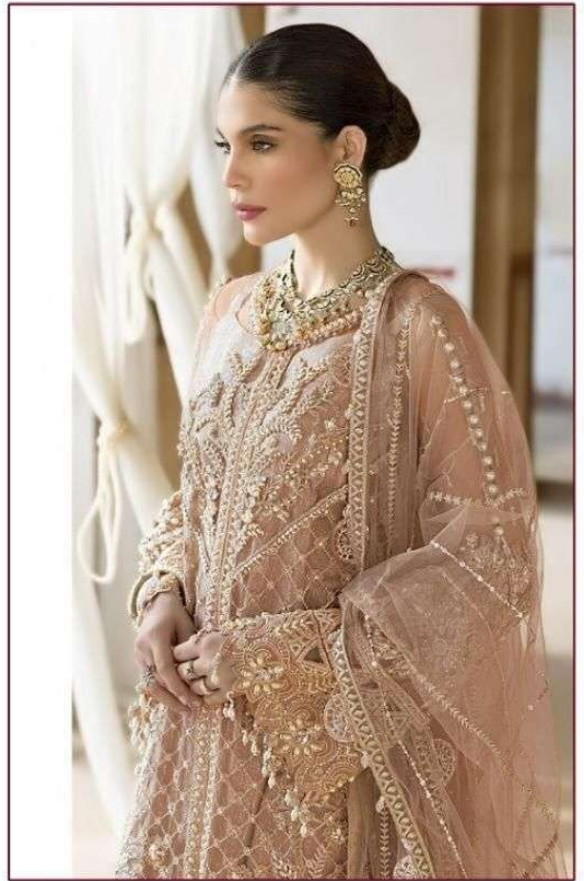

GOLD - 57000

Heavy Emb
Handwork Front

Emb Sleeves

Emb Net
Dupatta

Emb Handwork
Sleeves

GOLD - 57000