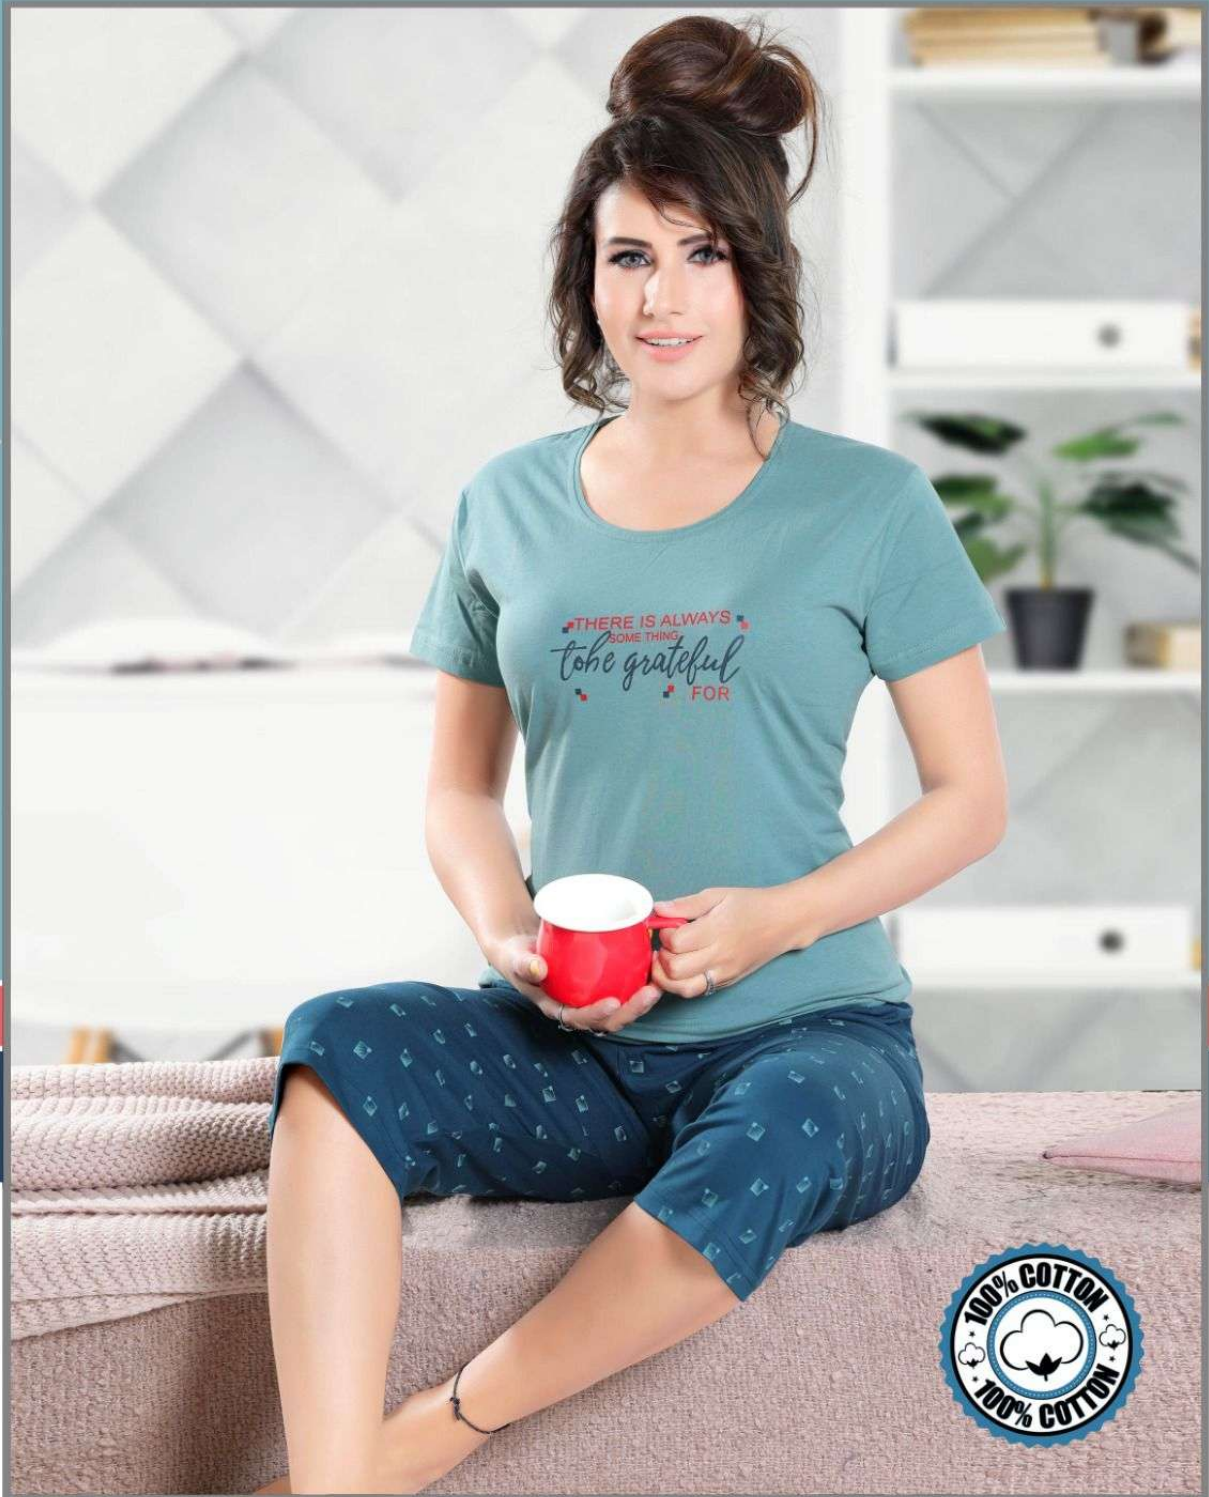

Premium Lounge Wear

D.No.13386 B || CLASSY & FABULOUS

Premium Lounge Wear

D.No.13383 C || CLASSY & FABULOUS

Premium Lounge Wear

D.No.13384 B || CLASSY & FABULOUS

Premium Lounge Wear

D.No.13376 C