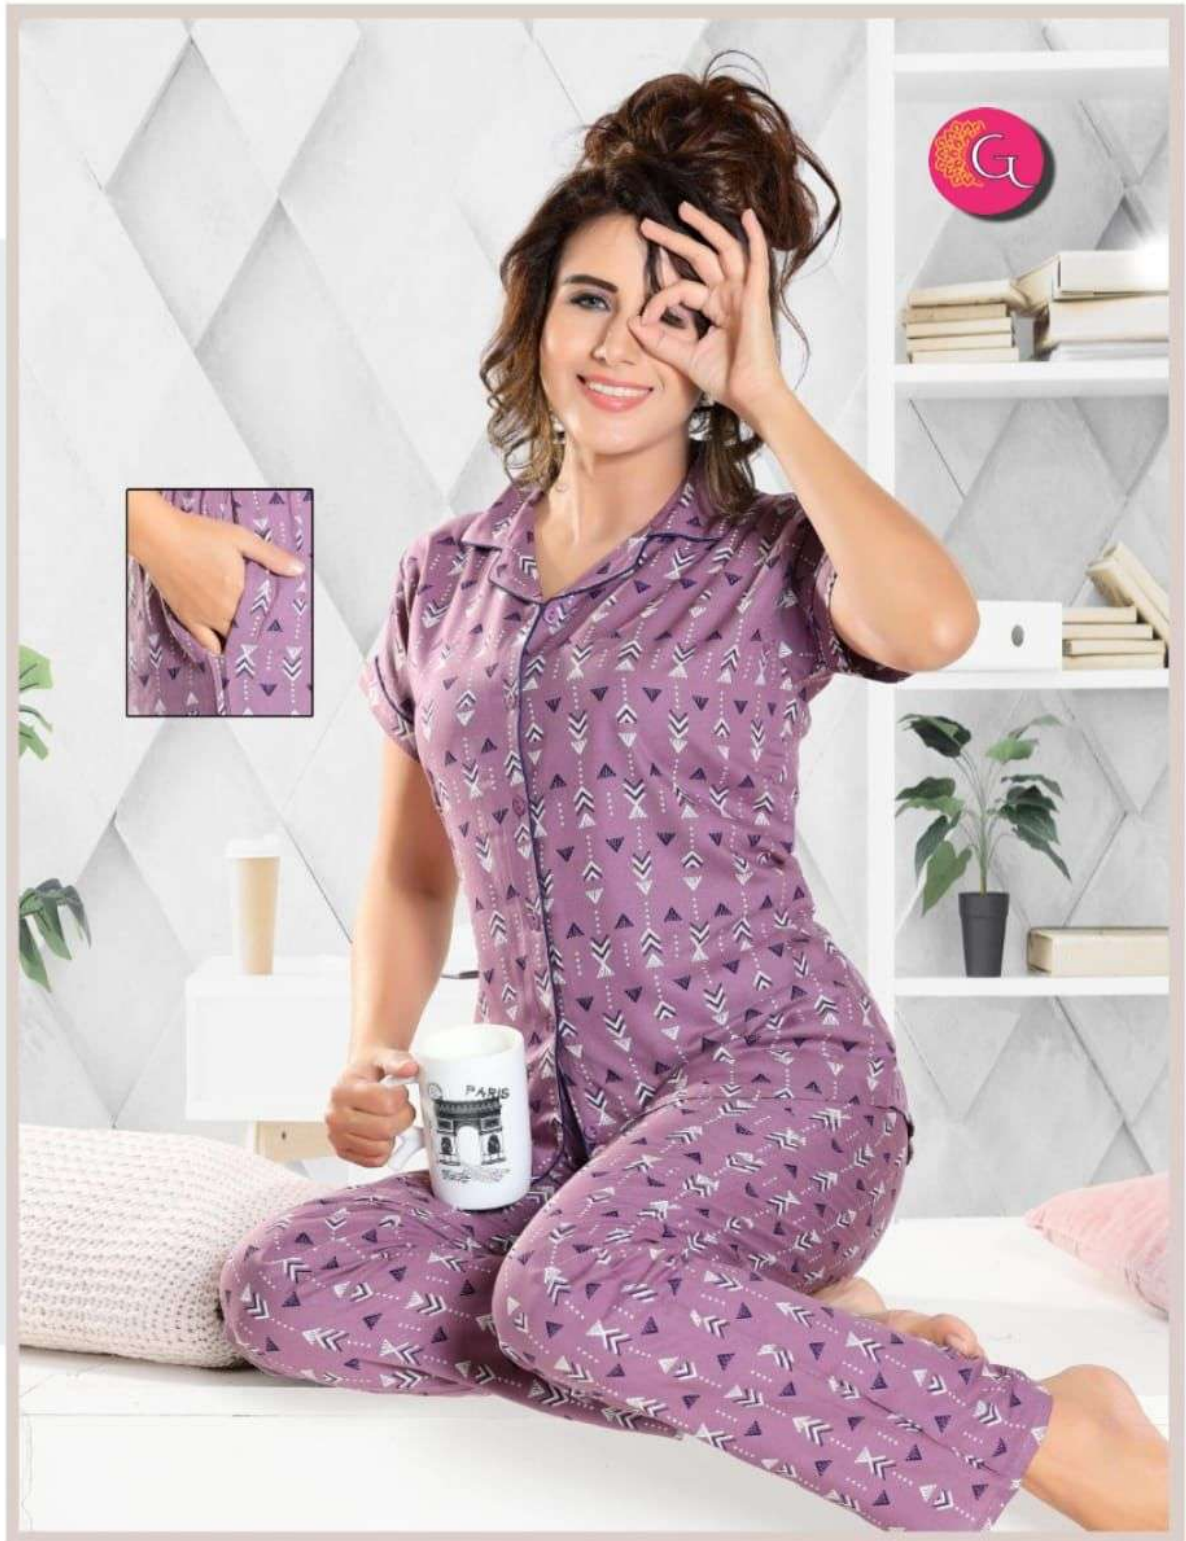

Premium Lounge Wear

RAYON

NIGHT SUIT

D.No.13084 B

Premium Lounge Wear

NIGHT SUIT

D.No.13170 B

Premium Lounge Wear