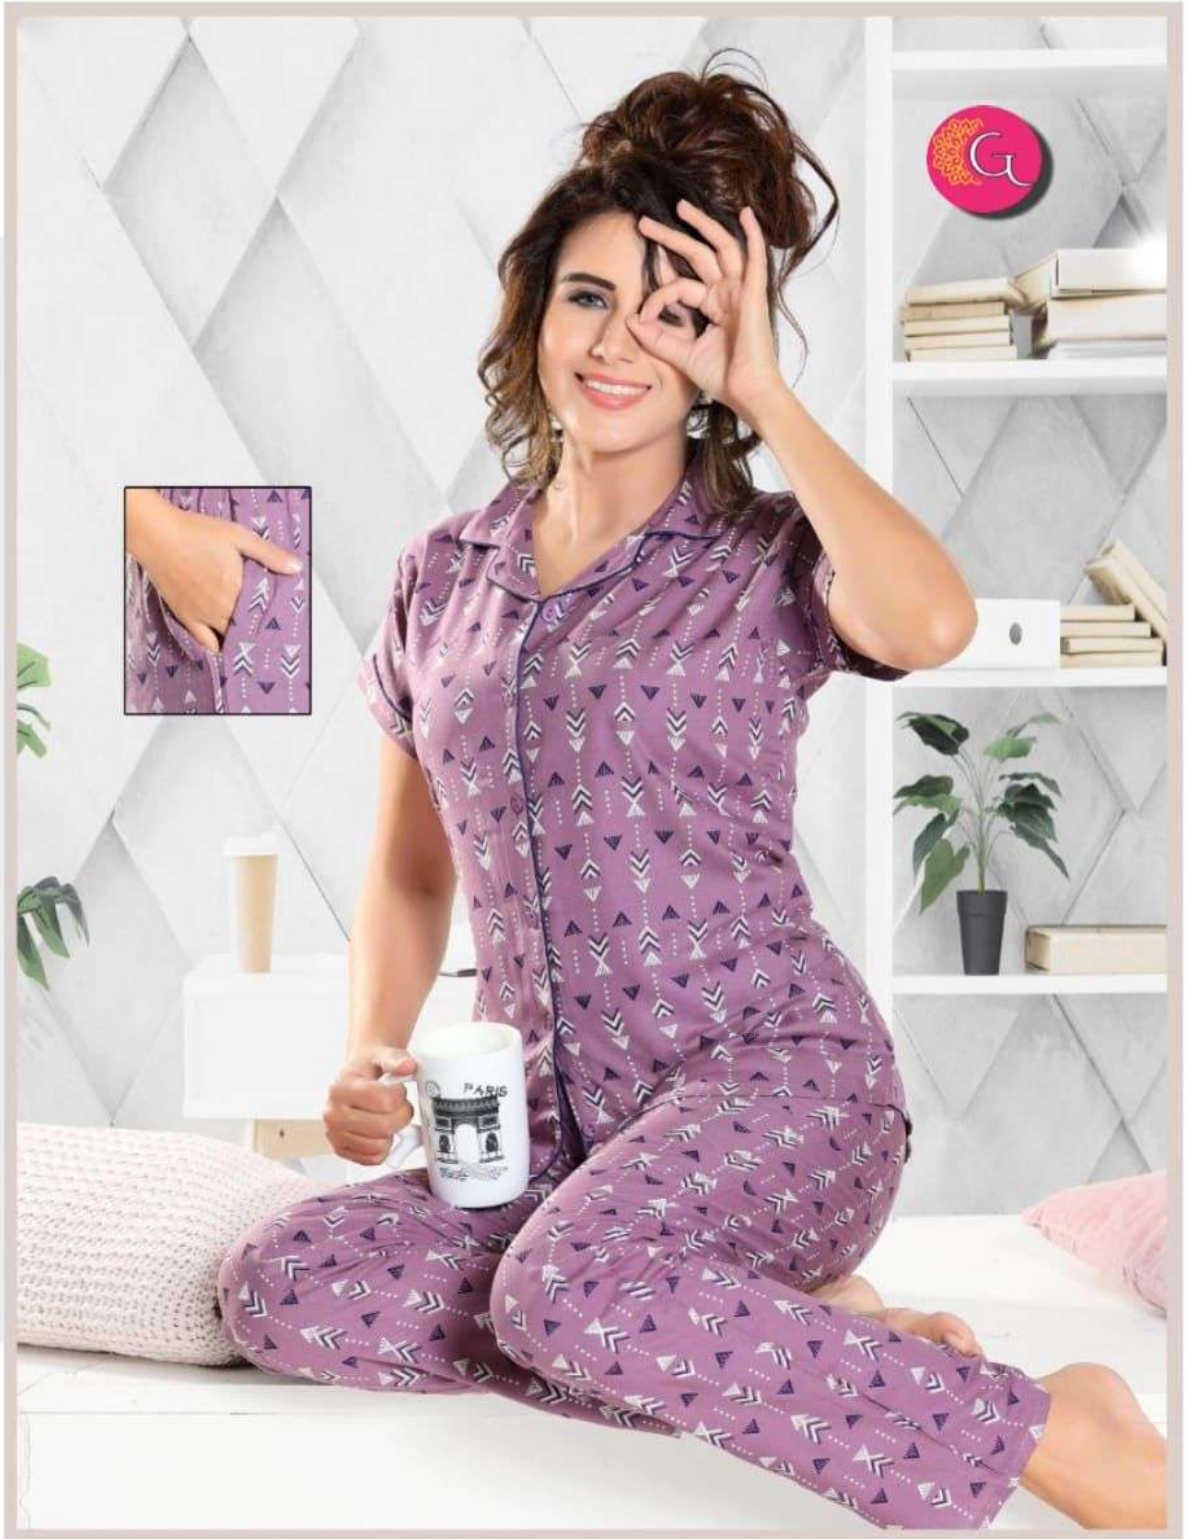

Premium Lounge Wear

RAYON

NIGHT SUIT

D.No.13084 B

Premium Lounge Wear

NIGHT SUIT

D.No.13170 B

Premium Lounge Wear