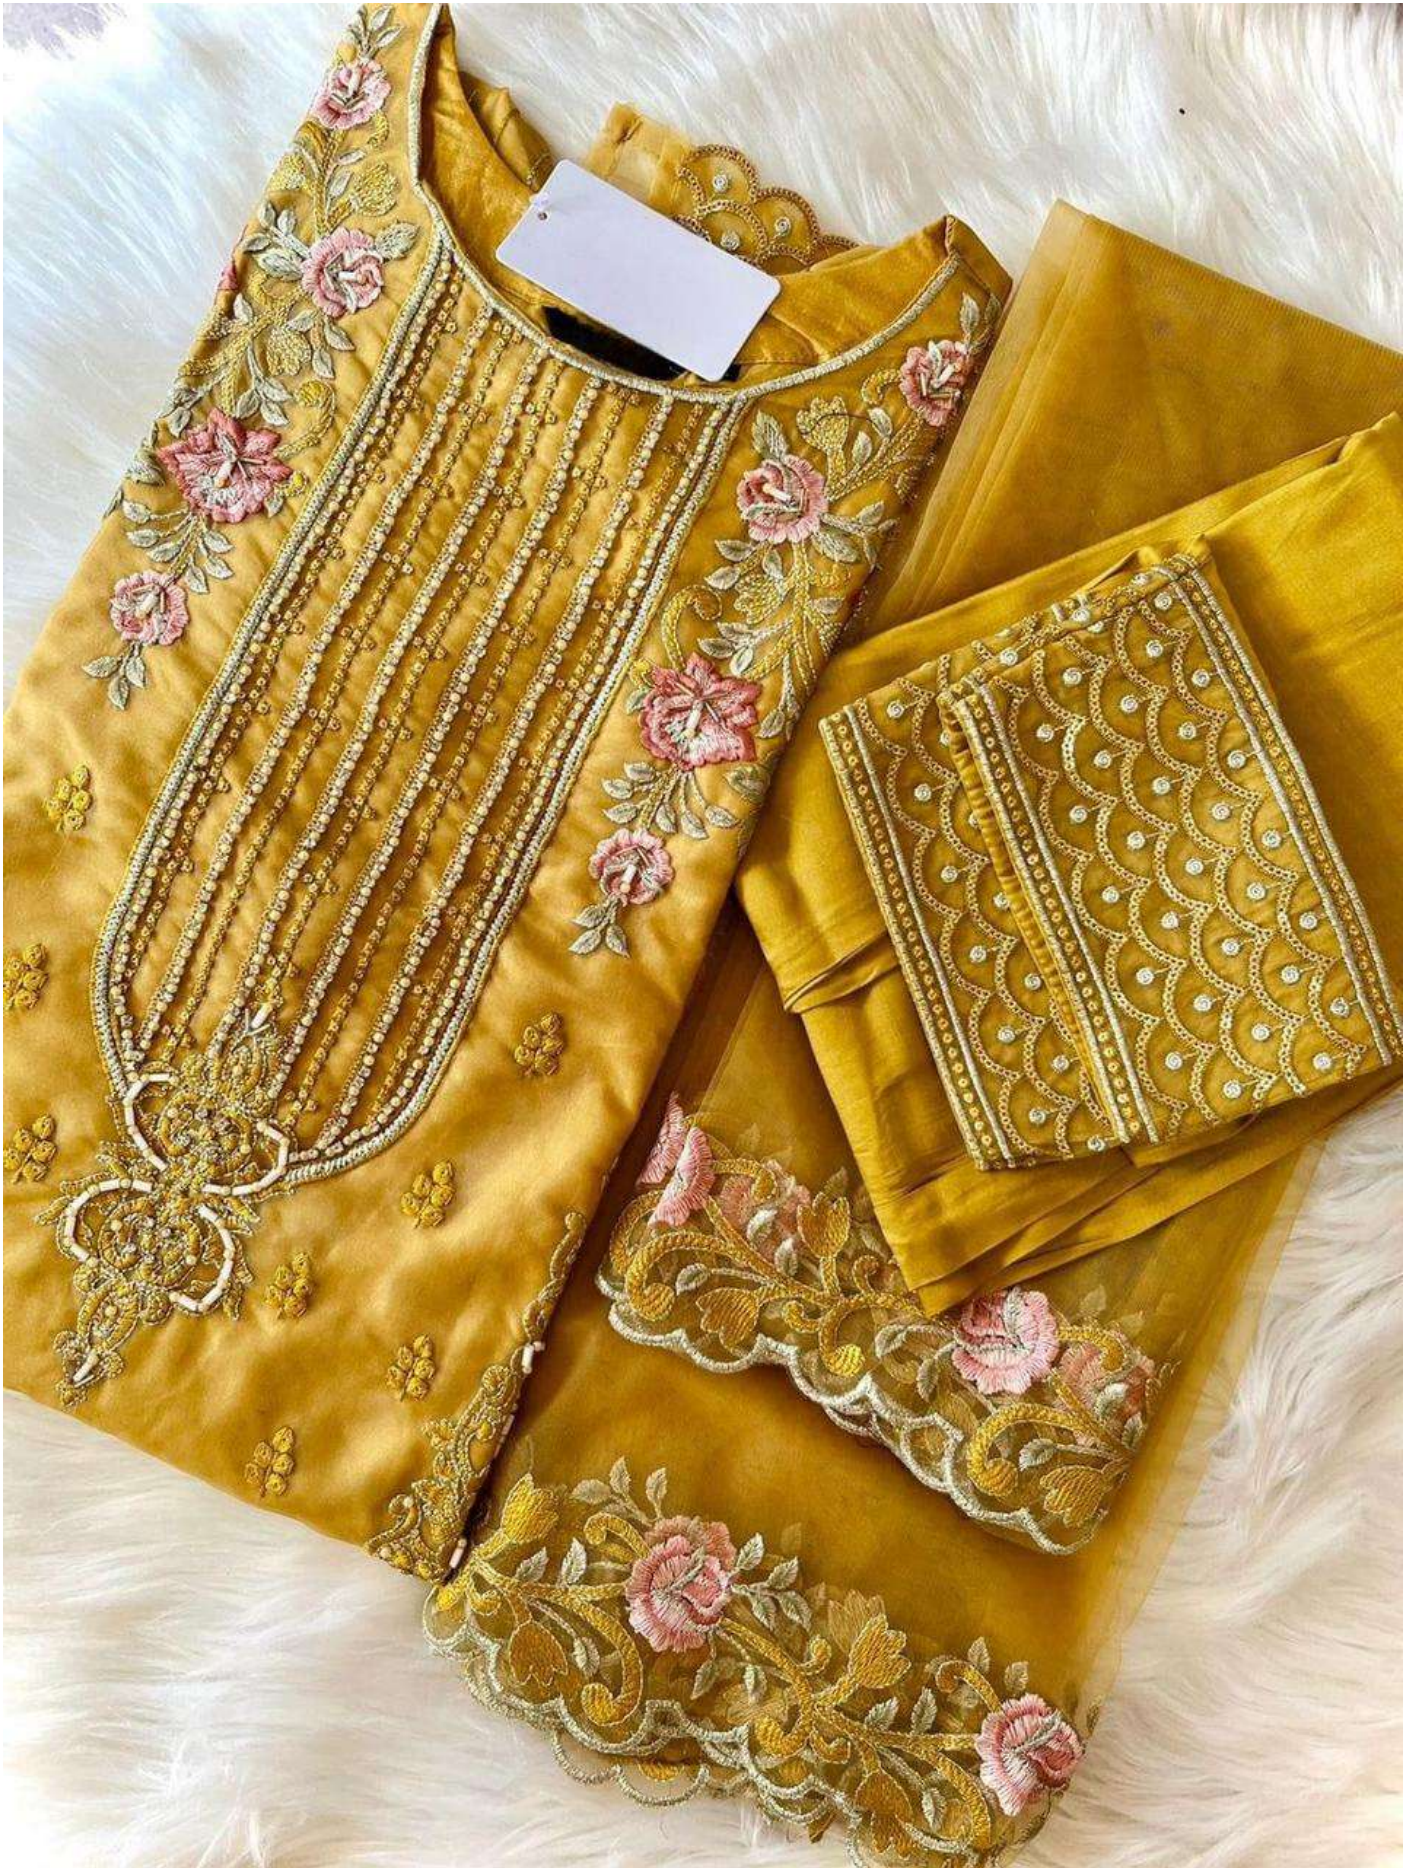

R-1056

CARE INSTRUCTIONS

DO NOT USE ANY TYPE OF BLEACH OR STAIN REMOVING CHEMICALS
DO NOT OVER EXPOSE DAMP FABRIC TO STRONG SUNLIGHT
IRON AT MODERATE TEMPERATURE

R-1056

CARE INSTRUCTIONS

DO NOT USE ANY TYPE OF BLEACH OR STAIN REMOVING CHEMICALS
DO NOT OVER EXPOSE DAMP FABRIC TO STRONG SUNLIGHT
IRON AT MODERATE TEMPERATURE