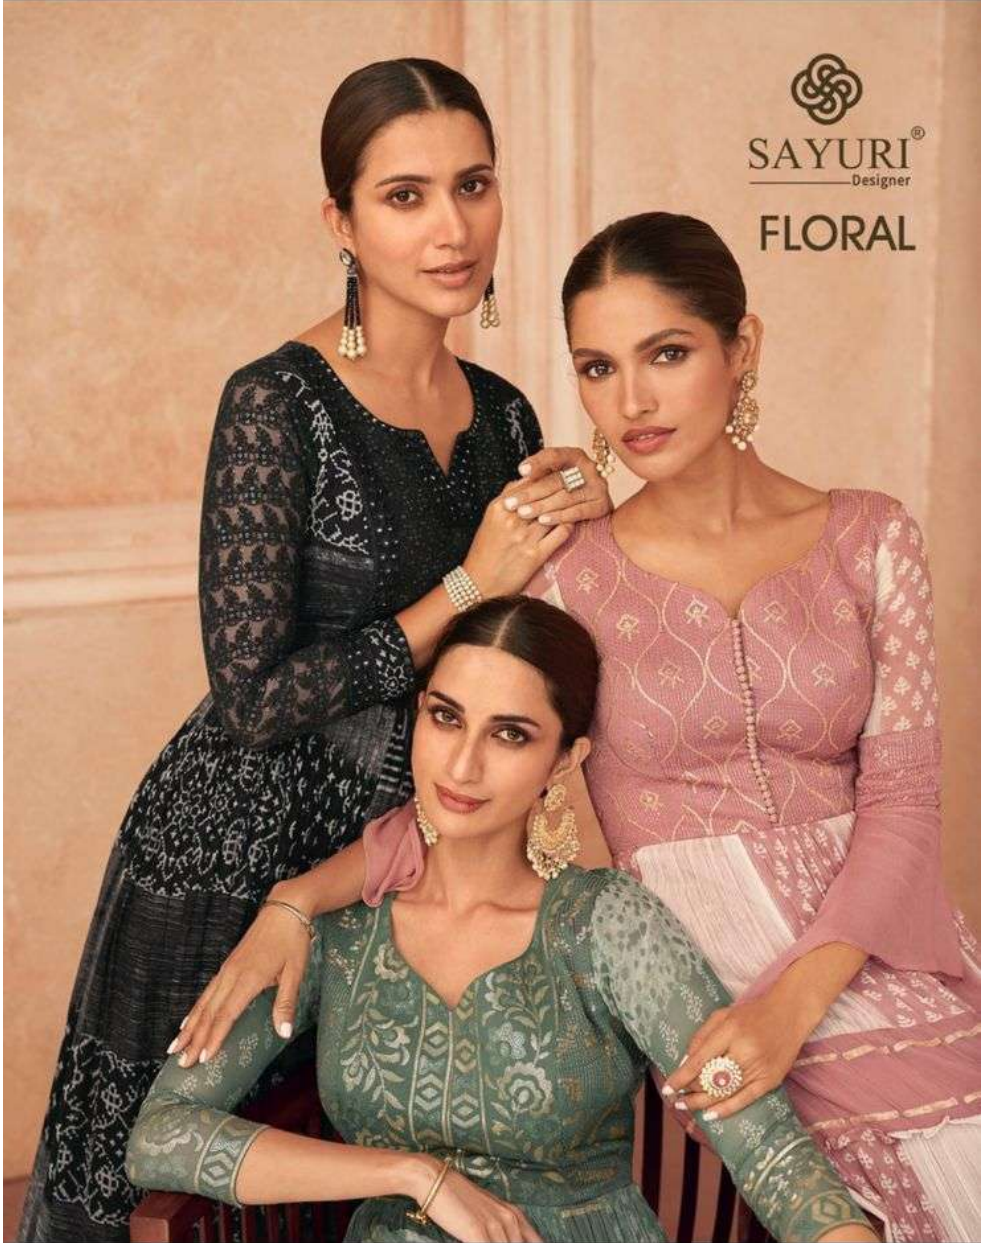

SAYURI®
Designer
FLORAL

SAYURI®
Designer
FLORAL

SAYURI
DESIGNED IN THE SPIRIT OF
ELEGANCE, CLASS AND
COMFORT WITH THIS ARTIST

SAYURI®
Designer

STYLE IS A WAY TO SAY WHO YOU ARE
WITHOUT SAYING A WORD.

5233

5234

5235

SAYURI[®]
Designs
FLORAL