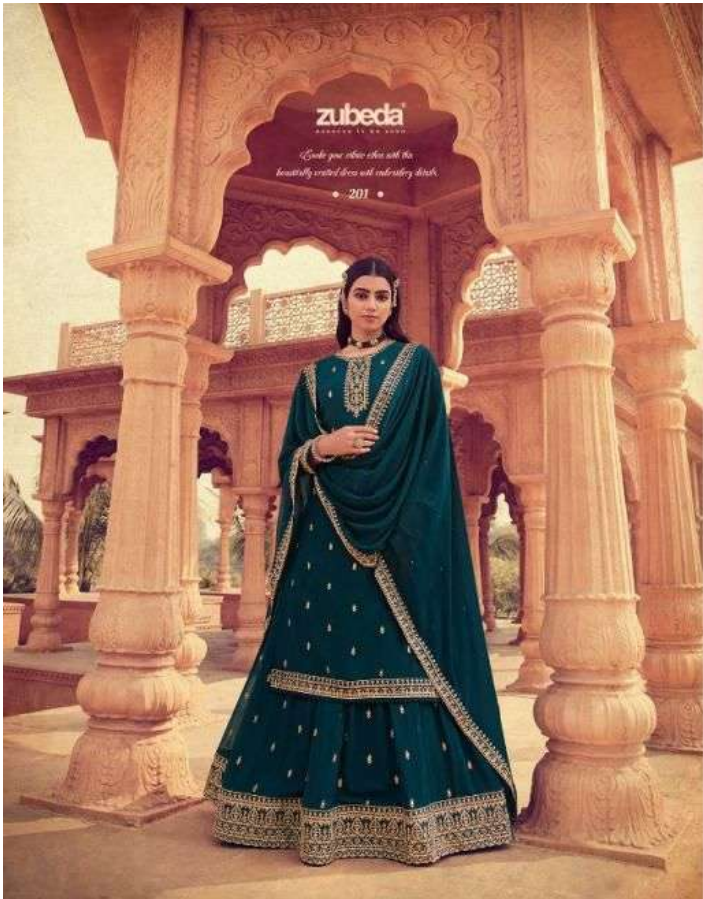

zubeda

*Empire your ethnic style with the beautifully crafted
dresses with contemporary details.*

• 206 •

zubeda

*Empire your ethnic style with the beautifully crafted
dresses with contemporary details.*

• 206 •

SAJDA

RATE:-1495/

TOP

Gorgette with Embroidery work

DUPATTA

Chionon with Heavy four side less dimomd

BOTTOM

Stitched lengha with Embroidery work

Design No.	Product Name	Rate
201 to 206	SAJDA	1495/-
Total Suits	6pcs	

ROSHNI INTERNATIONAL

zubeda

*Grade your class with the heavenly royal
look with extraordinary details.*

202