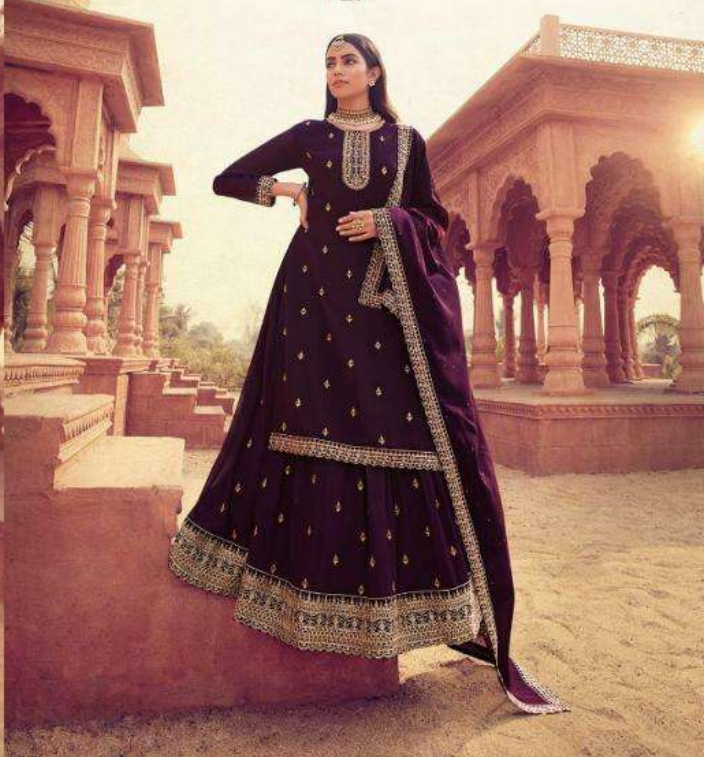

zubeda

• 206 •