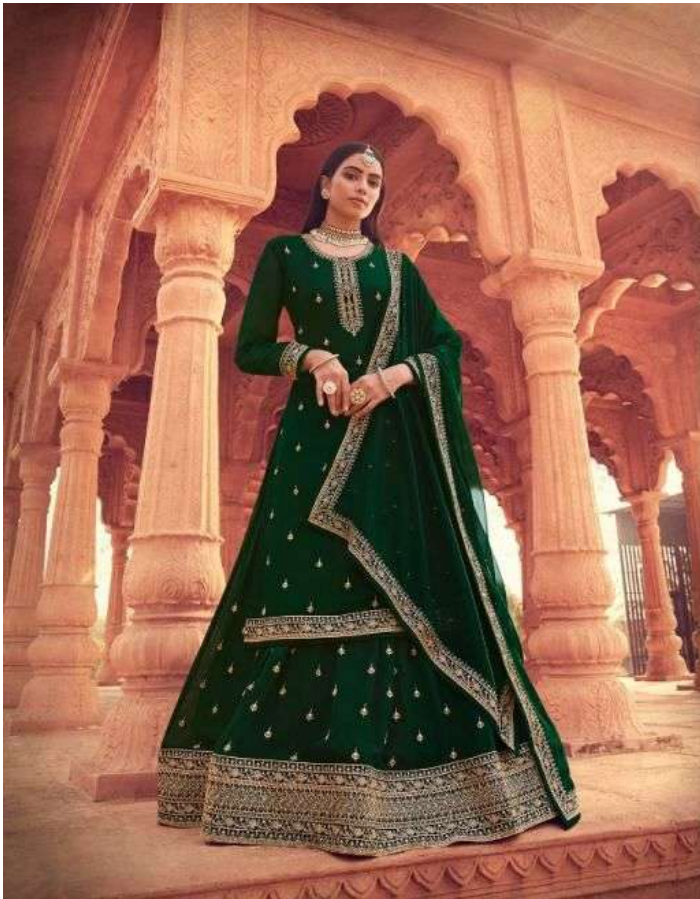

zubeda

*Empire your ethnic style with the beautifully crafted
dresses with contemporary details.*

• 206 •

zubeda

*Empire your ethnic style with the beautifully crafted
dresses with contemporary details.*

• 206 •

SAJDA

RATE:-1495/

TOP

Gorgette with Embroidery work

DUPATTA

Chionon with Heavy four side less dimomd

BOTTOM

Stitched lengha with Embroidery work

Design No.	Product Name	Rate
201 to 206	SAJDA	1495/-
Total Suits	6pcs	

ROSHNI INTERNATIONAL

zubeda

*Grade your class with the heavenly royal
look with extraordinary details.*

202