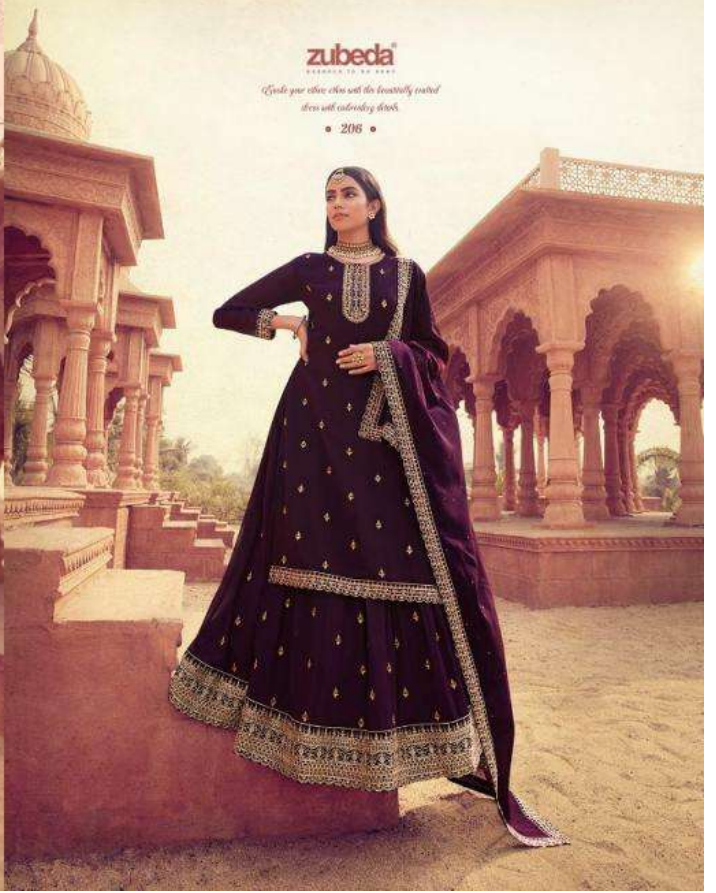

zubeda

• 206 •