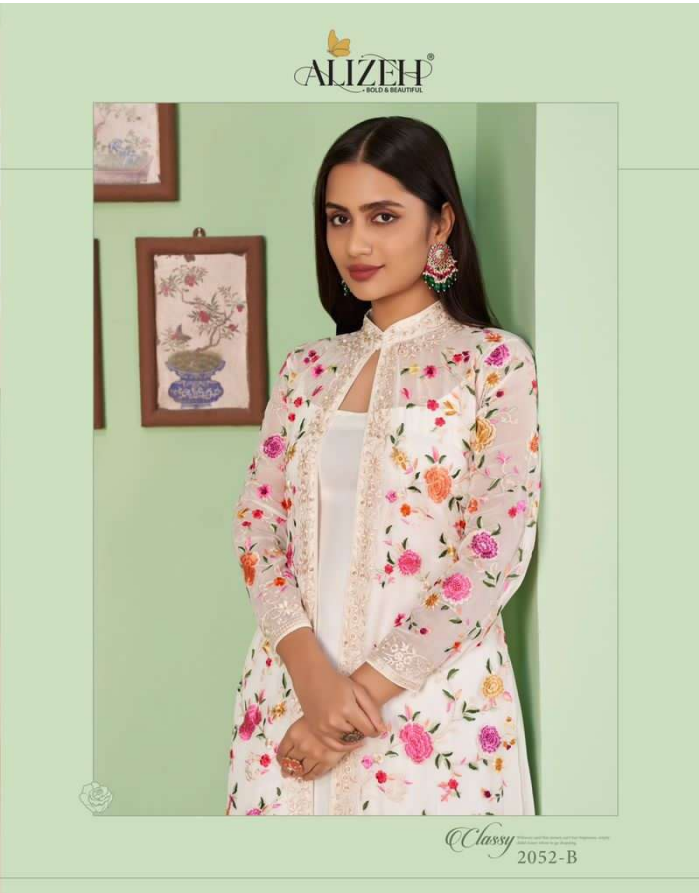

ALIZEH®  
GOLD & BEAUTIFUL

*Elegant*  
2052-A

ALIZEH  
BOLD & BEAUTIFUL

Elegant  
2052-A

ALIZEH  
GOLD & BEAUTIFUL

Classy  
2052-B

ALIZEH  
GOLD & BEAUTY

*Angelic*  
2052-C

ALIZEH  
BOLD & BEAUTIFUL

*Angelic*  
2052-C

ALIZEH  
BOLD & BEAUTIFUL

*Gorgeous*  
2052-D

ALIZEH  
BOLD & BEAUTIFUL

*Gorgeous*  
2052-D

### FABRIC DESCRIPTION:

JACKET – ALIZEH GEORGETTE, INNER & BOTTOM - DULL SANTOON

DUPATTA - NET

### WORK DESCRIPTION:

JACKET STYLE SUIT IN FLORAL MULTI THREAD, ZARI AND SEQUINS EMBROIDERY WITTH PANEL