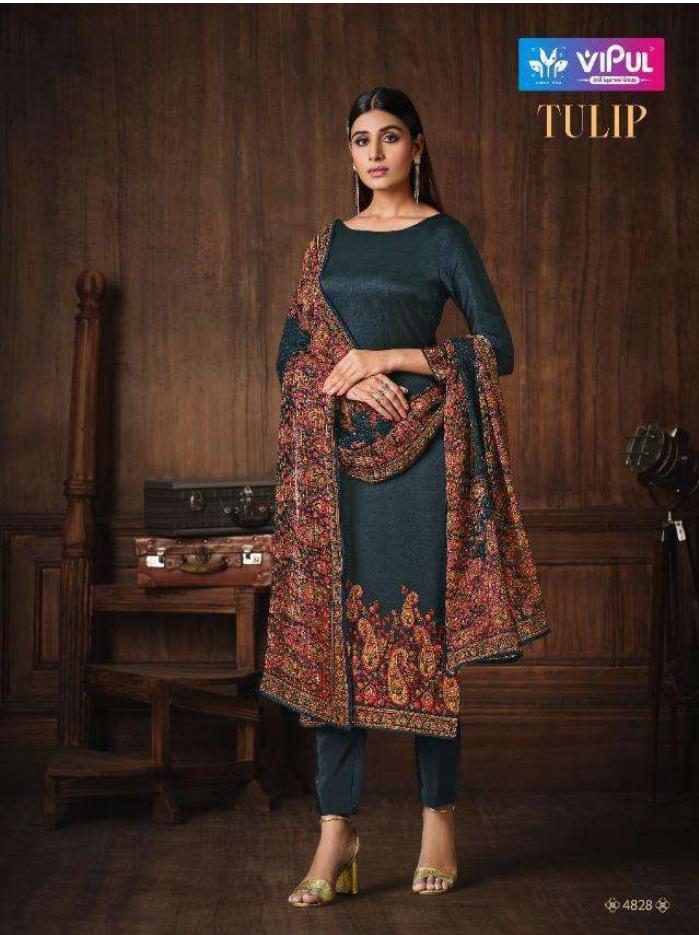

Gloria

5126

❖ 5125 ❖

VIPUL
And Apparel Group
Gloria

5127

VIPUL

TULIP

4828

❖ 4821 ❖

VIPUL
SILKWEAR

TULIP

Gloria

5126

❖ 4825 ❖

Gloria

5124

Gloria

5123

TOP FABRIC

**BSY SATIN DIGITAL PRINT
WITH SWAROVSKI**

BOTTOM FABRIC

CREPE DYED

DUPATTA FABRIC

**GEORGETTE DIGITAL PRINT
WITH SQUINS WORK**