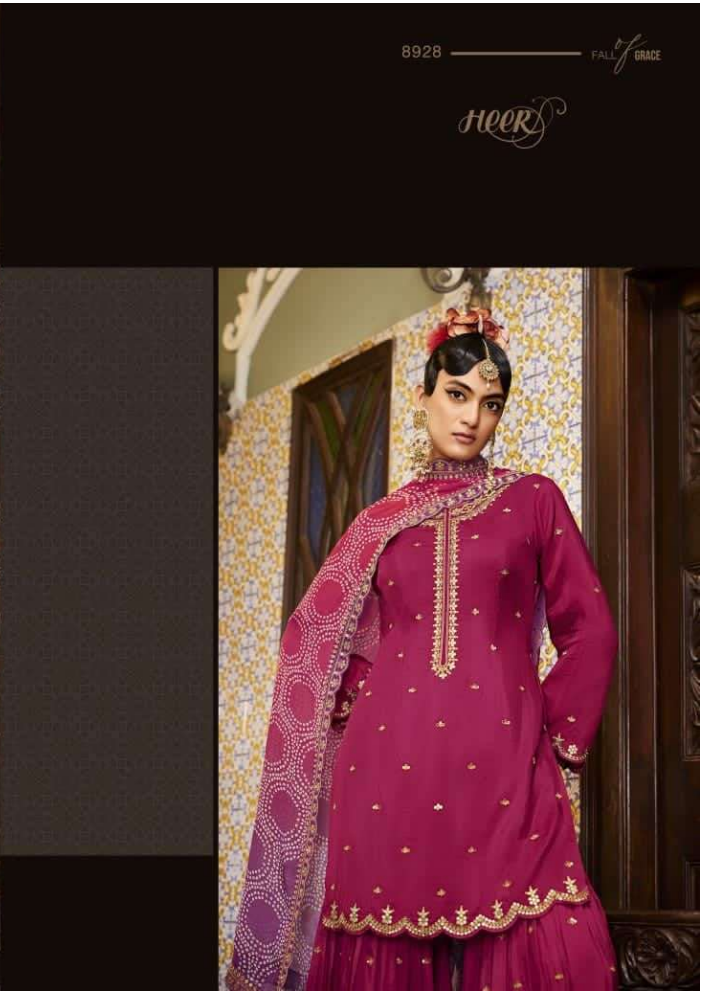

HEER

8926

FALL GRACE

HEER

8926

FALL GRACE

8927 ————— FALL of GRACE

KIMORA'S
SR

8923

FALL GRACE

8925

FALL GRACE

HEER

NOHREEN

TOP

Pure soft silk with embroidery on neckline, sleeves and all over buttis

DUPATTA

Pure chinnon chiffon bandhani digital print and four side scalloped embroidery border

BOTTOM

Pure soft silk with embroidery border and buttis

Heer