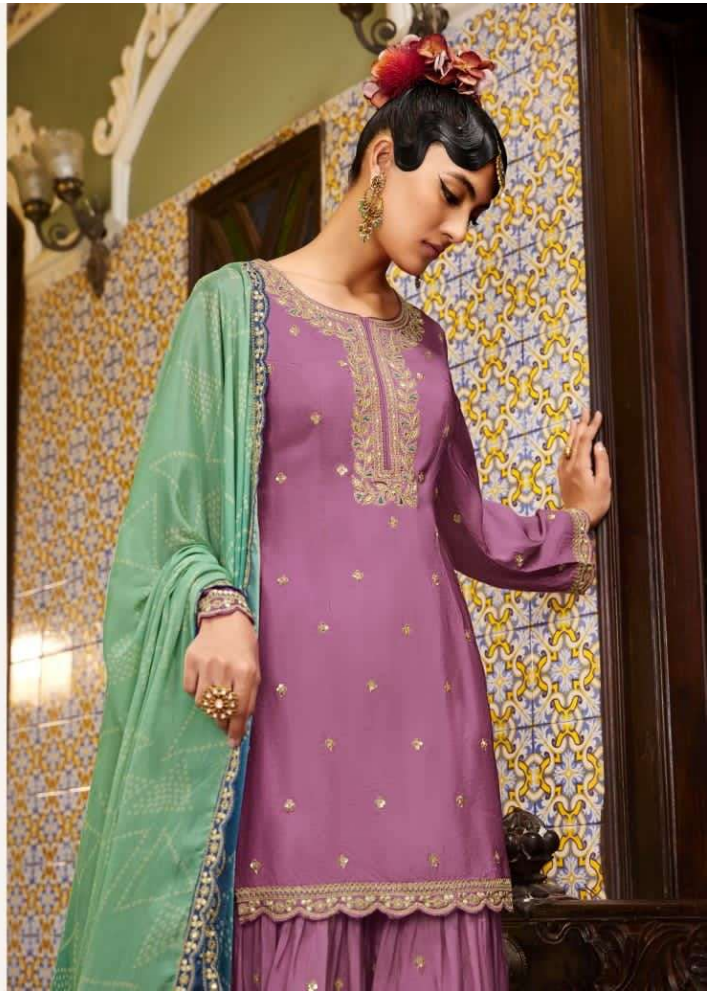

HEER

8926

FALL GRACE

HEER

8926

FALL GRACE

8927 ————— FALL of GRACE

KIMORA'S
SR

8927

FALL GRACE

8925

FALL GRACE

Heer

KIMORA'S
سپیس
FALL *of* GRACE
8927

8926

FALL GRACE

8923

FALL GRACE

8925

FALL GRACE

HEER

NOHREEN

TOP

Pure soft silk with embroidery on neckline, sleeves and all over buttis

DUPATTA

Pure chinnon chiffon bandhani digital print and four side scalloped embroidery border

BOTTOM

Pure soft silk with embroidery border and buttis

Heer