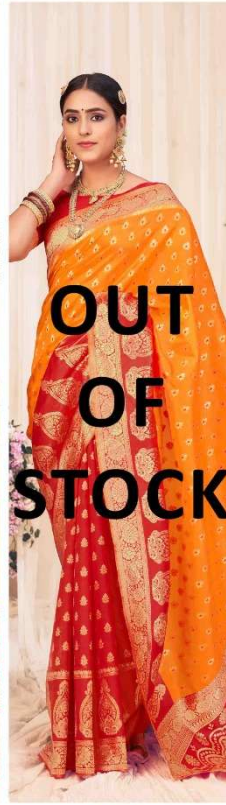

शुभवस्त्रम्

SHUBHVASTRA  
5325  
SHUBHVASTRA

शुभचक्र

5326

SHUBVASTRA  
5326  
SHUBVASTRA

SHUBVASTRA PRODUCT  
SHUBVASTRA PRODUCT  
SHUBVASTRA PRODUCT

SHUBHVASTRA  
5321  
SHUBHVASTRA

SHUBHVASTRA  
5322  
SHUBHVASTRA

# ROYAL VOL. 3

Design NO. (SKU)	Saree Color	Saree Fabric	Blouse Fabric	Saree Length	Blouse Work	Blouse Type	Saree & Blouse Work	KG
5321	Wine	Banarasi Silk	Banarasi Silk	5.5 MTR	80 CM	UN-Stitched	Banarasi Weaving Silk	1 KG
5322	Pink	Banarasi Silk	Banarasi Silk	5.5 MTR	80 CM	UN-Stitched	Banarasi Weaving Silk	1 KG
5323	Lime Green	Banarasi Silk	Banarasi Silk	5.5 MTR	80 CM	UN-Stitched	Banarasi Weaving Silk	1 KG
5324	Orange	Banarasi Silk	Banarasi Silk	5.5 MTR	80 CM	UN-Stitched	Banarasi Weaving Silk	1 KG
5325	Peach	Banarasi Silk	Banarasi Silk	5.5 MTR	80 CM	UN-Stitched	Banarasi Weaving Silk	1 KG
5326	Red	Banarasi Silk	Banarasi Silk	5.5 MTR	80 CM	UN-Stitched	Banarasi Weaving Silk	1 KG