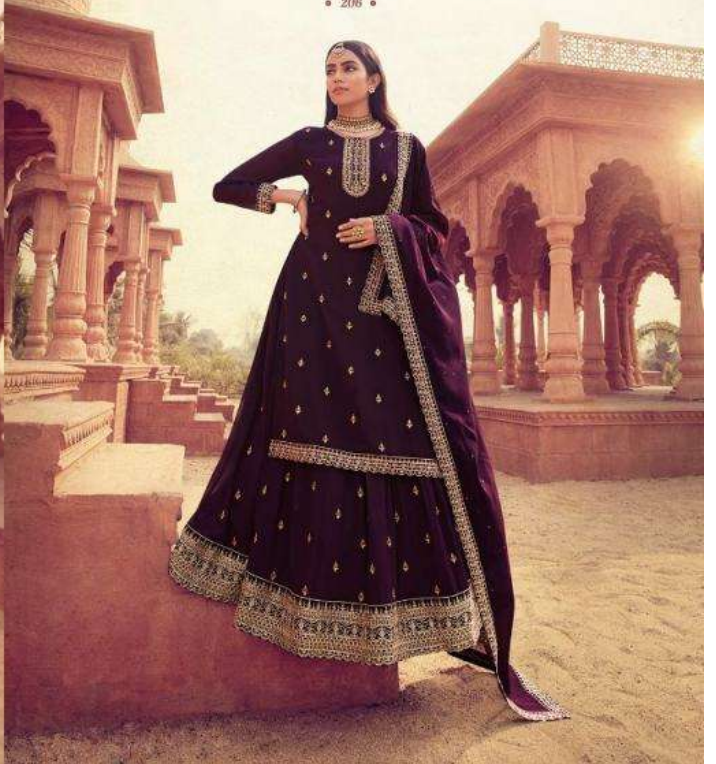

zubeda

• 206 •