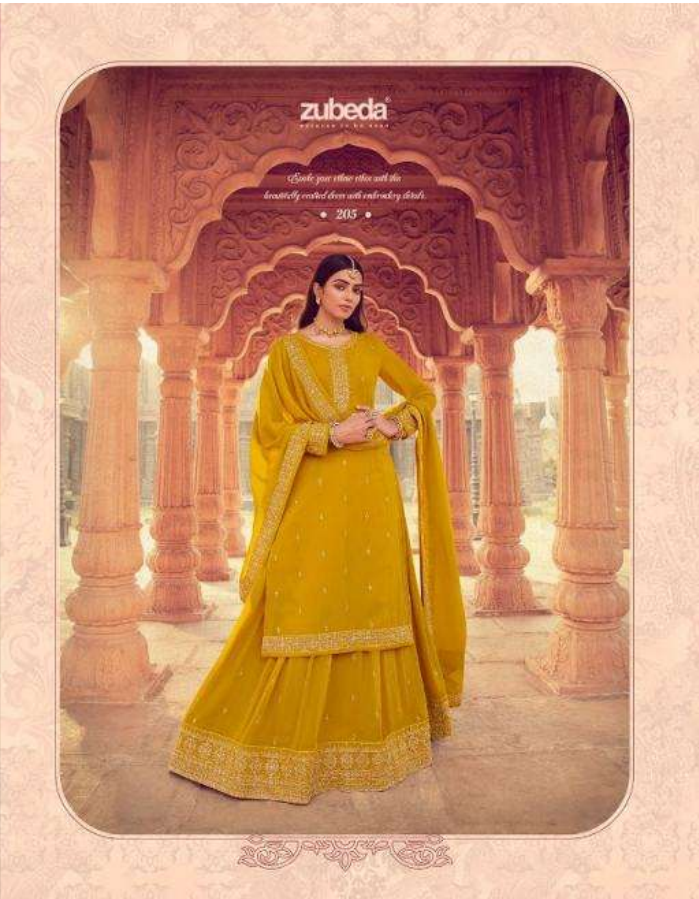

zubeda

*Empire your ethnic style with the beautifully crafted
dresses with contemporary details.*

• 206 •

zubeda

*Empire your ethnic style with the beautifully crafted
dresses with contemporary details.*

• 206 •

SAJDA

RATE:-1495/

TOP

Gorgette with Embroidery work

DUPATTA

Chionon with Heavy four side less dimomd

BOTTOM

Stitched lengha with Embroidery work