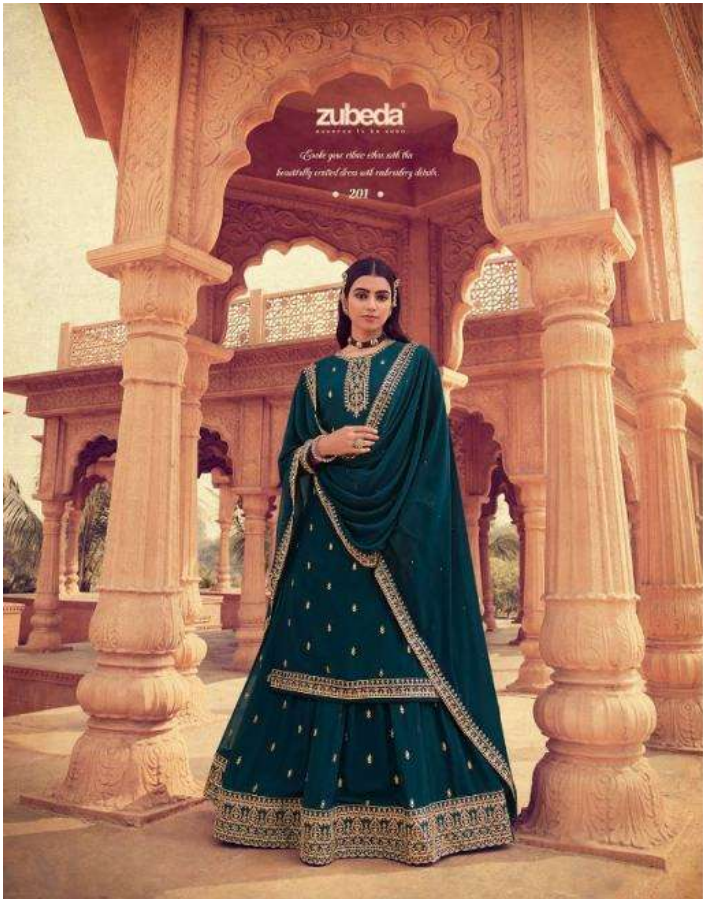

zubeda

*Empire your ethnic style with the beautifully crafted
dresses with contemporary details.*

• 206 •

zubeda

*Empire your ethnic style with the beautifully crafted
dresses with contemporary details.*

• 206 •

SAJDA

RATE:-1495/

TOP

Gorgette with Embroidery work

DUPATTA

Chionon with Heavy four side less dimomd

BOTTOM

Stitched lengha with Embroidery work