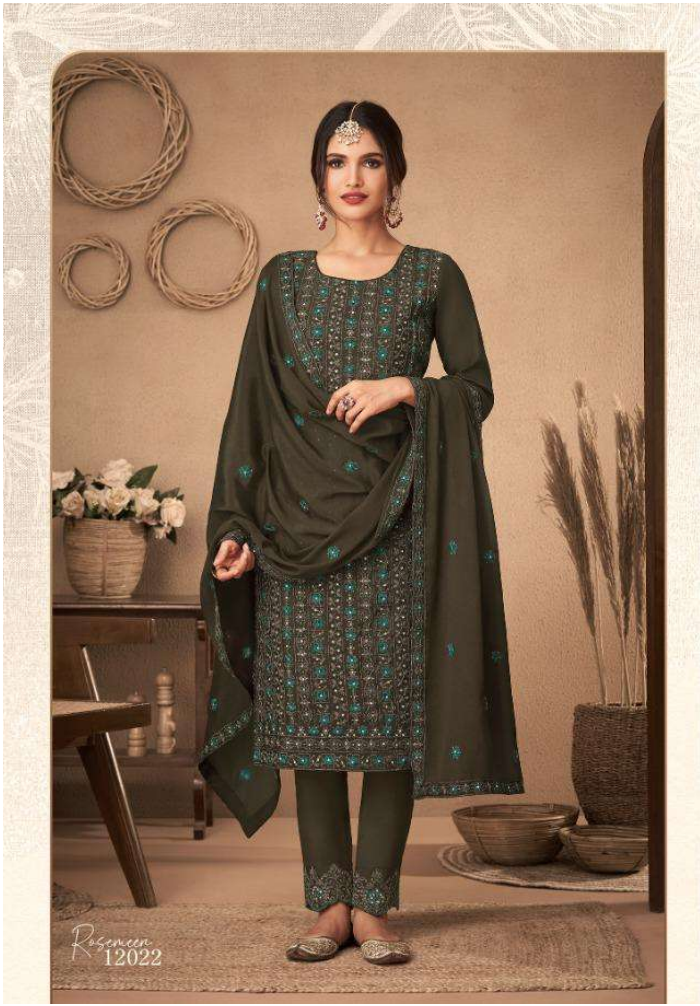

A woman with dark hair is seated, wearing a vibrant green outfit with intricate gold and teal embroidery. She is adorned with a large gold forehead ornament, matching earrings, and a necklace. The background is a soft, neutral tone with a vase of white flowers on the left.

maisha™

Rosemeen

maisha™

maisha™

masha

Rosemeen

12019

12020