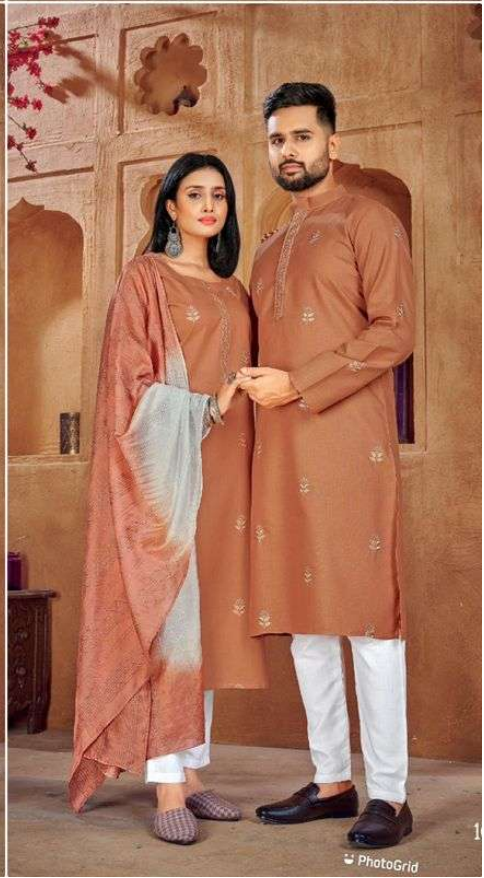

1006

MEN'S KURTA SIZE CHART

SIZE	CHEST	WAIST	HIP	SHOULDER	LENGTH
M	41	39	43	16 1/2	44
L	43	41	45	17	44
XL	45	43	47	17 1/2	44
XXL	47	45	49	18	44

1006

1004

1002

1003