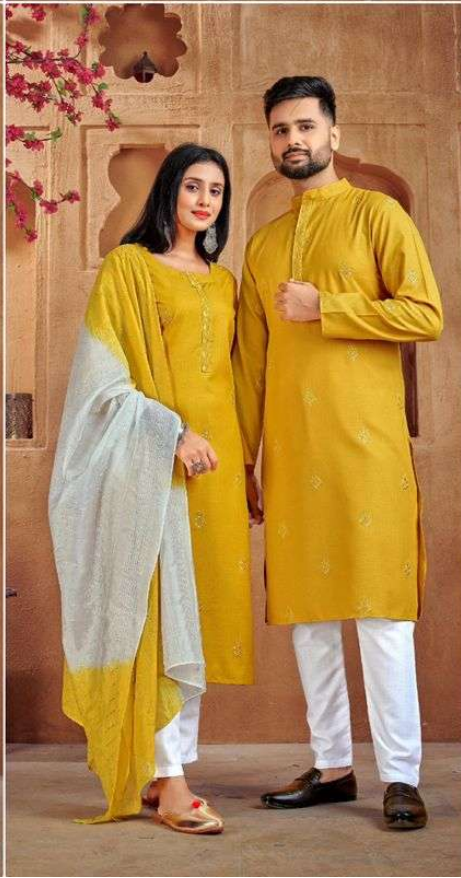

1006

MEN'S KURTA SIZE CHART

SIZE	CHEST	WAIST	HIP	SHOULDER	LENGTH
M	41	39	43	16 1/2	44
L	43	41	45	17	44
XL	45	43	47	17 1/2	44
XXL	47	45	49	18	44

1006

1004

1002

1003