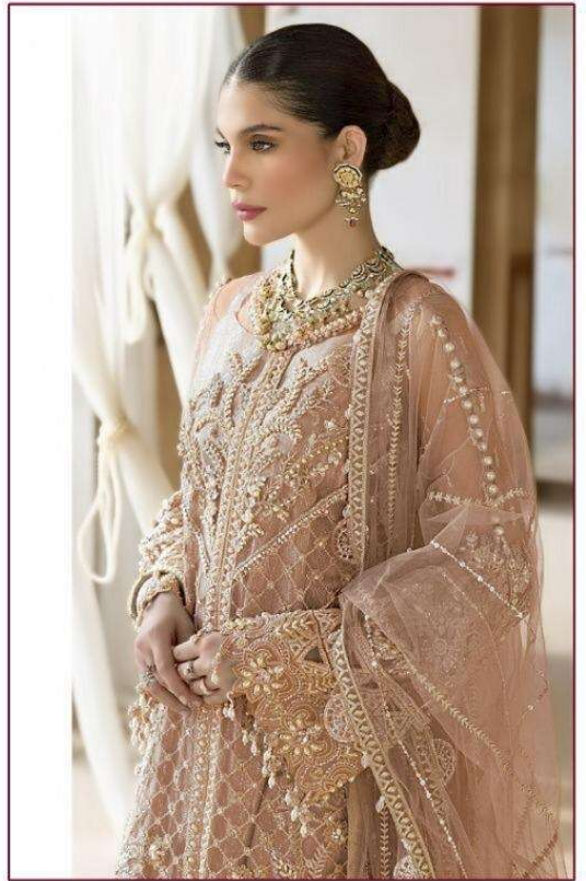

GOLD - 57000

Heavy Emb
Handwork Front

Emb Sleeves

Emb Net
Dupatta

GOLD - 57000

Emb Handwork
Sleeves