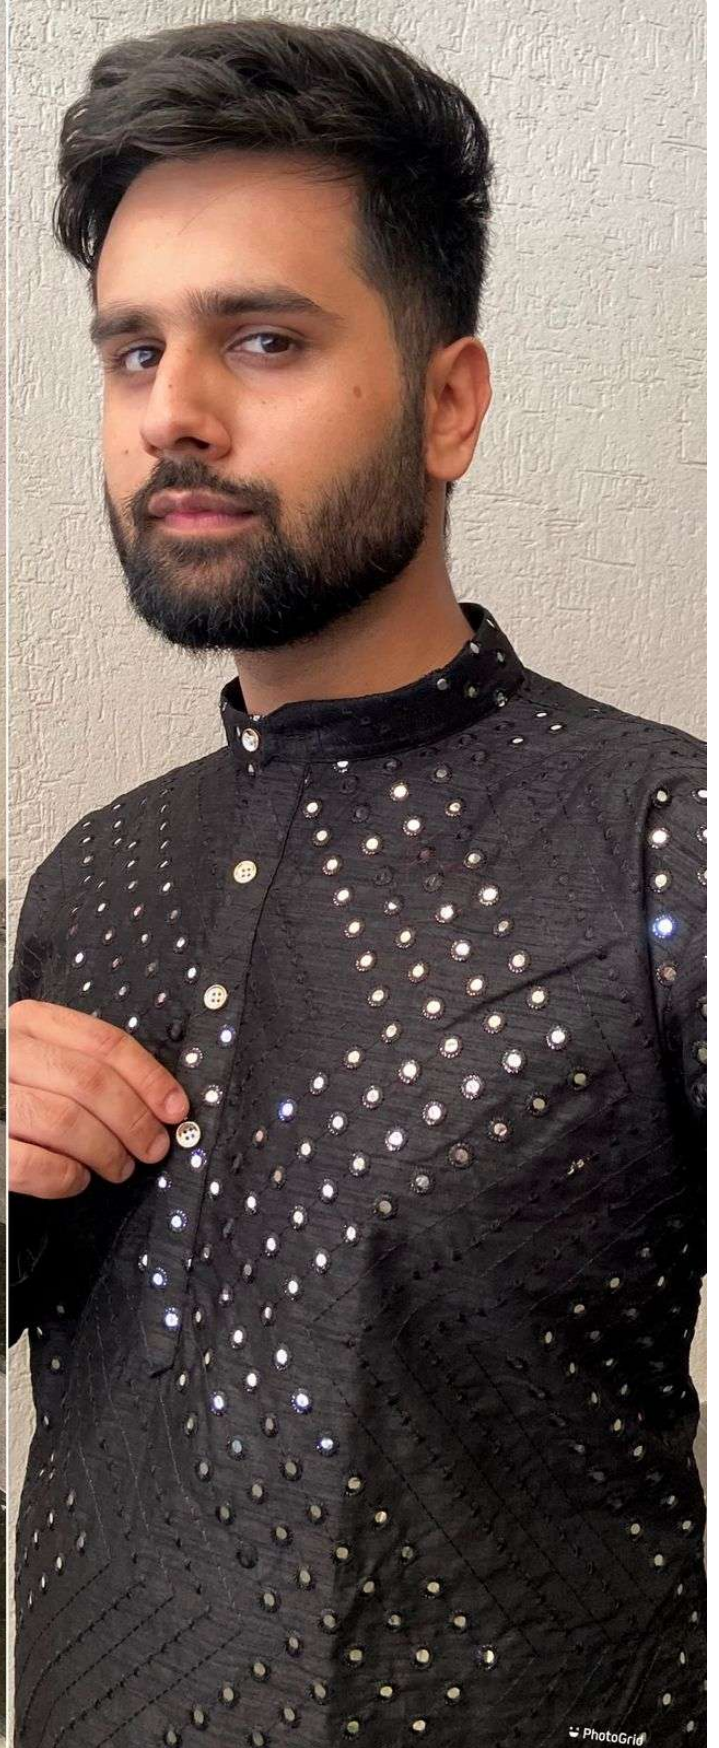

Blue

Blue

Rose Gold

Maroon

Green

Black

PhotoGrid

Mustard

	SIZE CHART		IN INCHES
SIZE	CHEST	TOP LENGTH	SHOULDER
M	41	38	18
L	43	39	18.5
XL	46	41	19
XXL	48	41	19.5