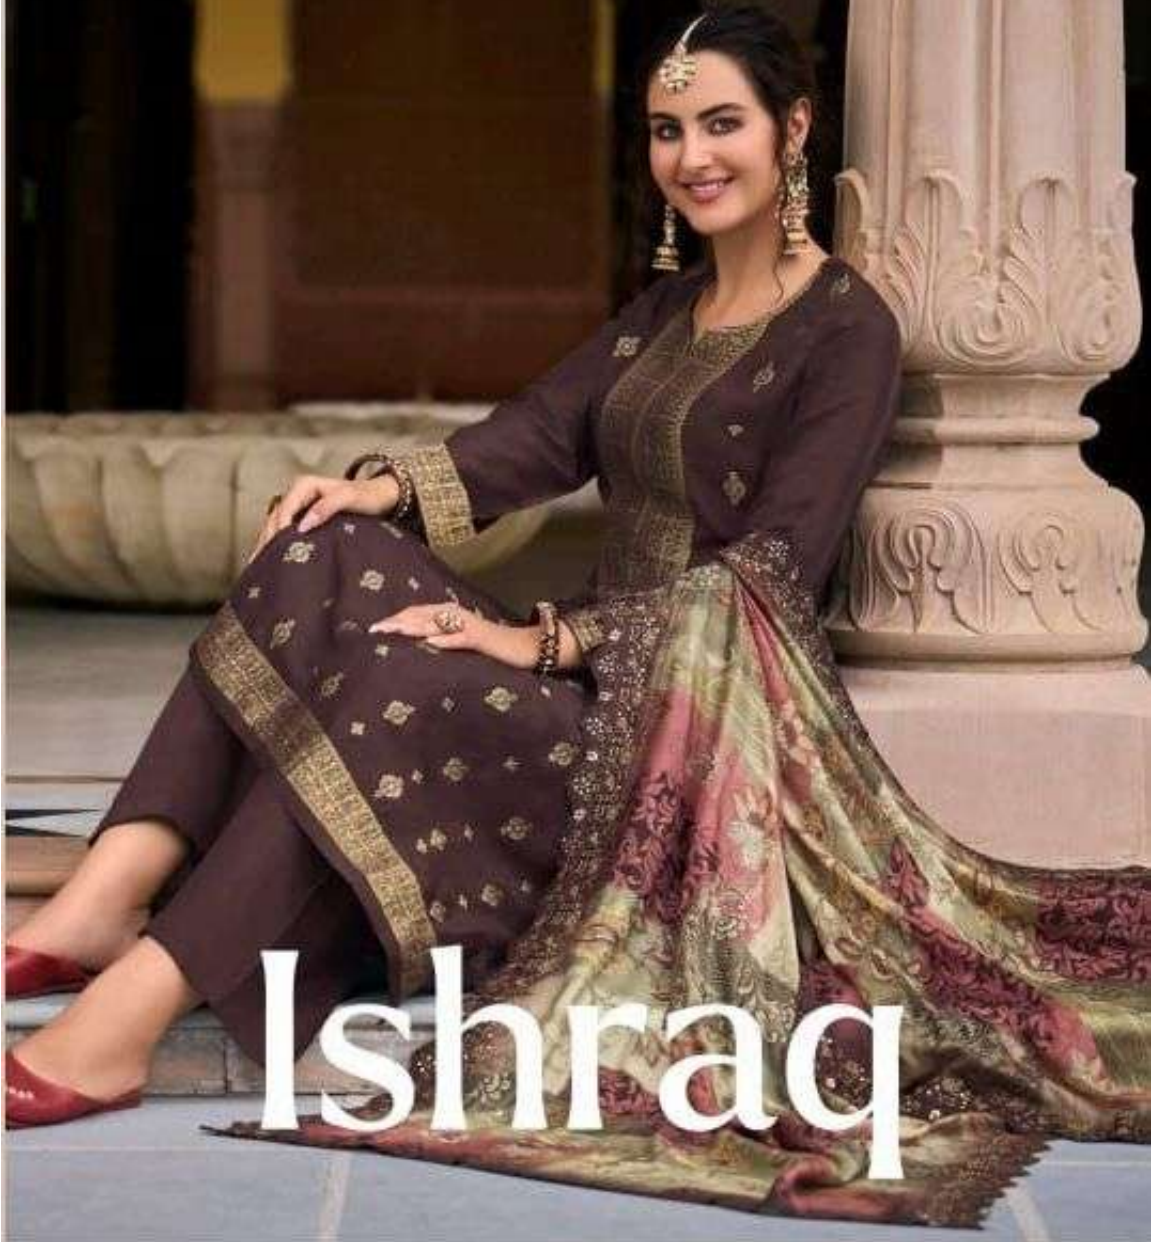

*Glossy*

Ishraq

*Glossy*

# Ishraq

: TOP :

PURE JAQUARD SOLID DYED

: DUPATTA :

PURE VISCOSE SILK DIGITAL  
PRINT WITH EMBROIDREY WORK

: BOTTOM :

PURE UPADA SOLID DYED

*Glossy*