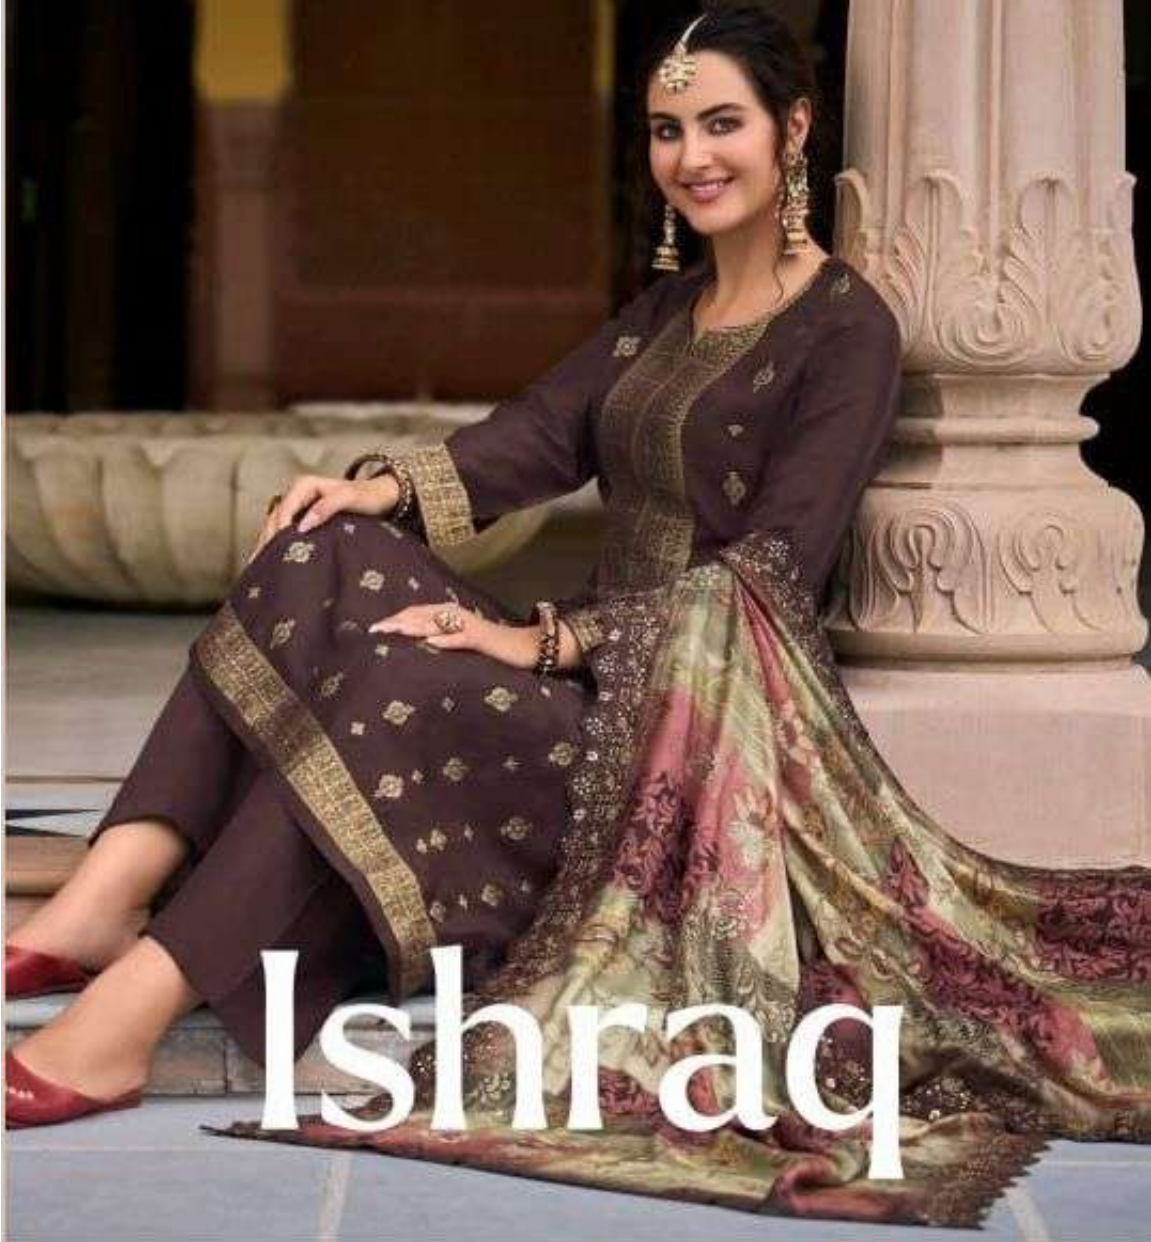

# Ishraq

: TOP :

PURE JAQUARD SOLID DYED

: DUPATTA :

PURE VISCOSE SILK DIGITAL  
PRINT WITH EMBROIDREY WORK

: BOTTOM :

PURE UPADA SOLID DYED

*Glossy*