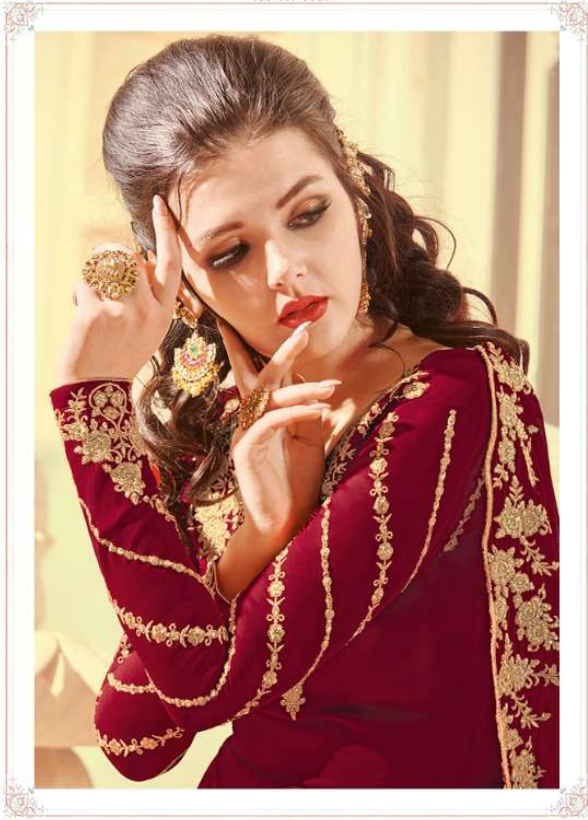

RAAZI

D.no.30030