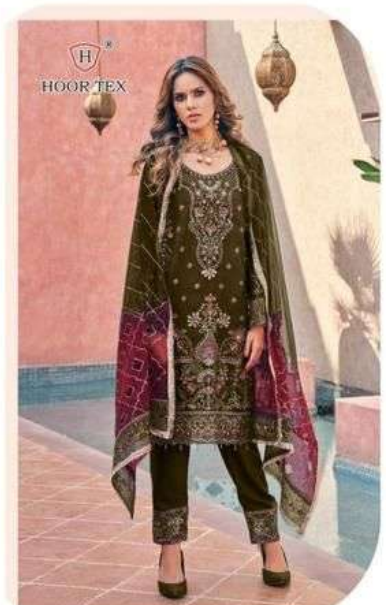

HOOR TEX

OR-13-D

**CARE INSTRUCTIONS**

DO NOT USE ANY TYPE OF BLEACH OR STAIN REMOVING CHEMICALS  
DO NOT OVER EXPOSE DAMP FABRIC TO STRONG SUNLIGHT  
IRON AT MODERATE TEMPERATURE

OR-13 A

OR-13 B

OR-13 C

OR-13 D