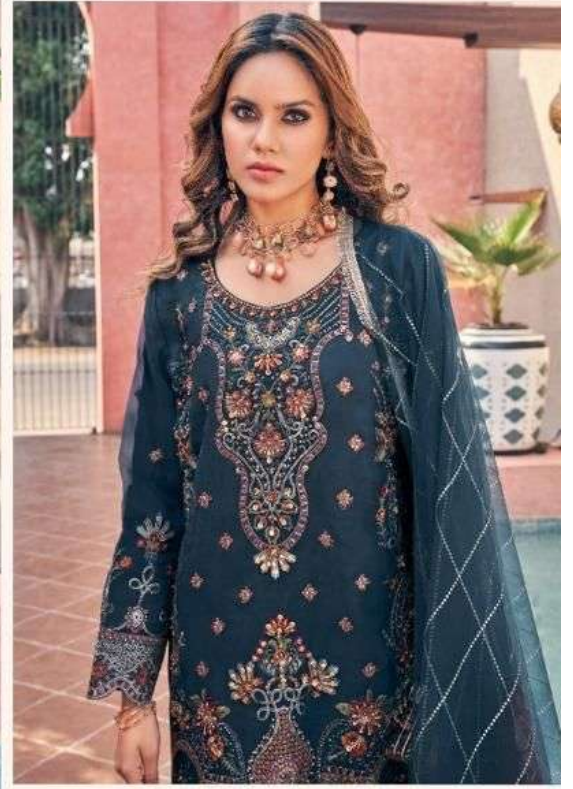

HOOR TEX

OR-13-B

CARE INSTRUCTIONS

DO NOT USE ANY TYPE OF BLEACH OR STAIN REMOVING CHEMICALS
DO NOT OVER EXPOSE DAMP FABRIC TO STRONG SUNLIGHT
IRON AT MODERATE TEMPERATURE