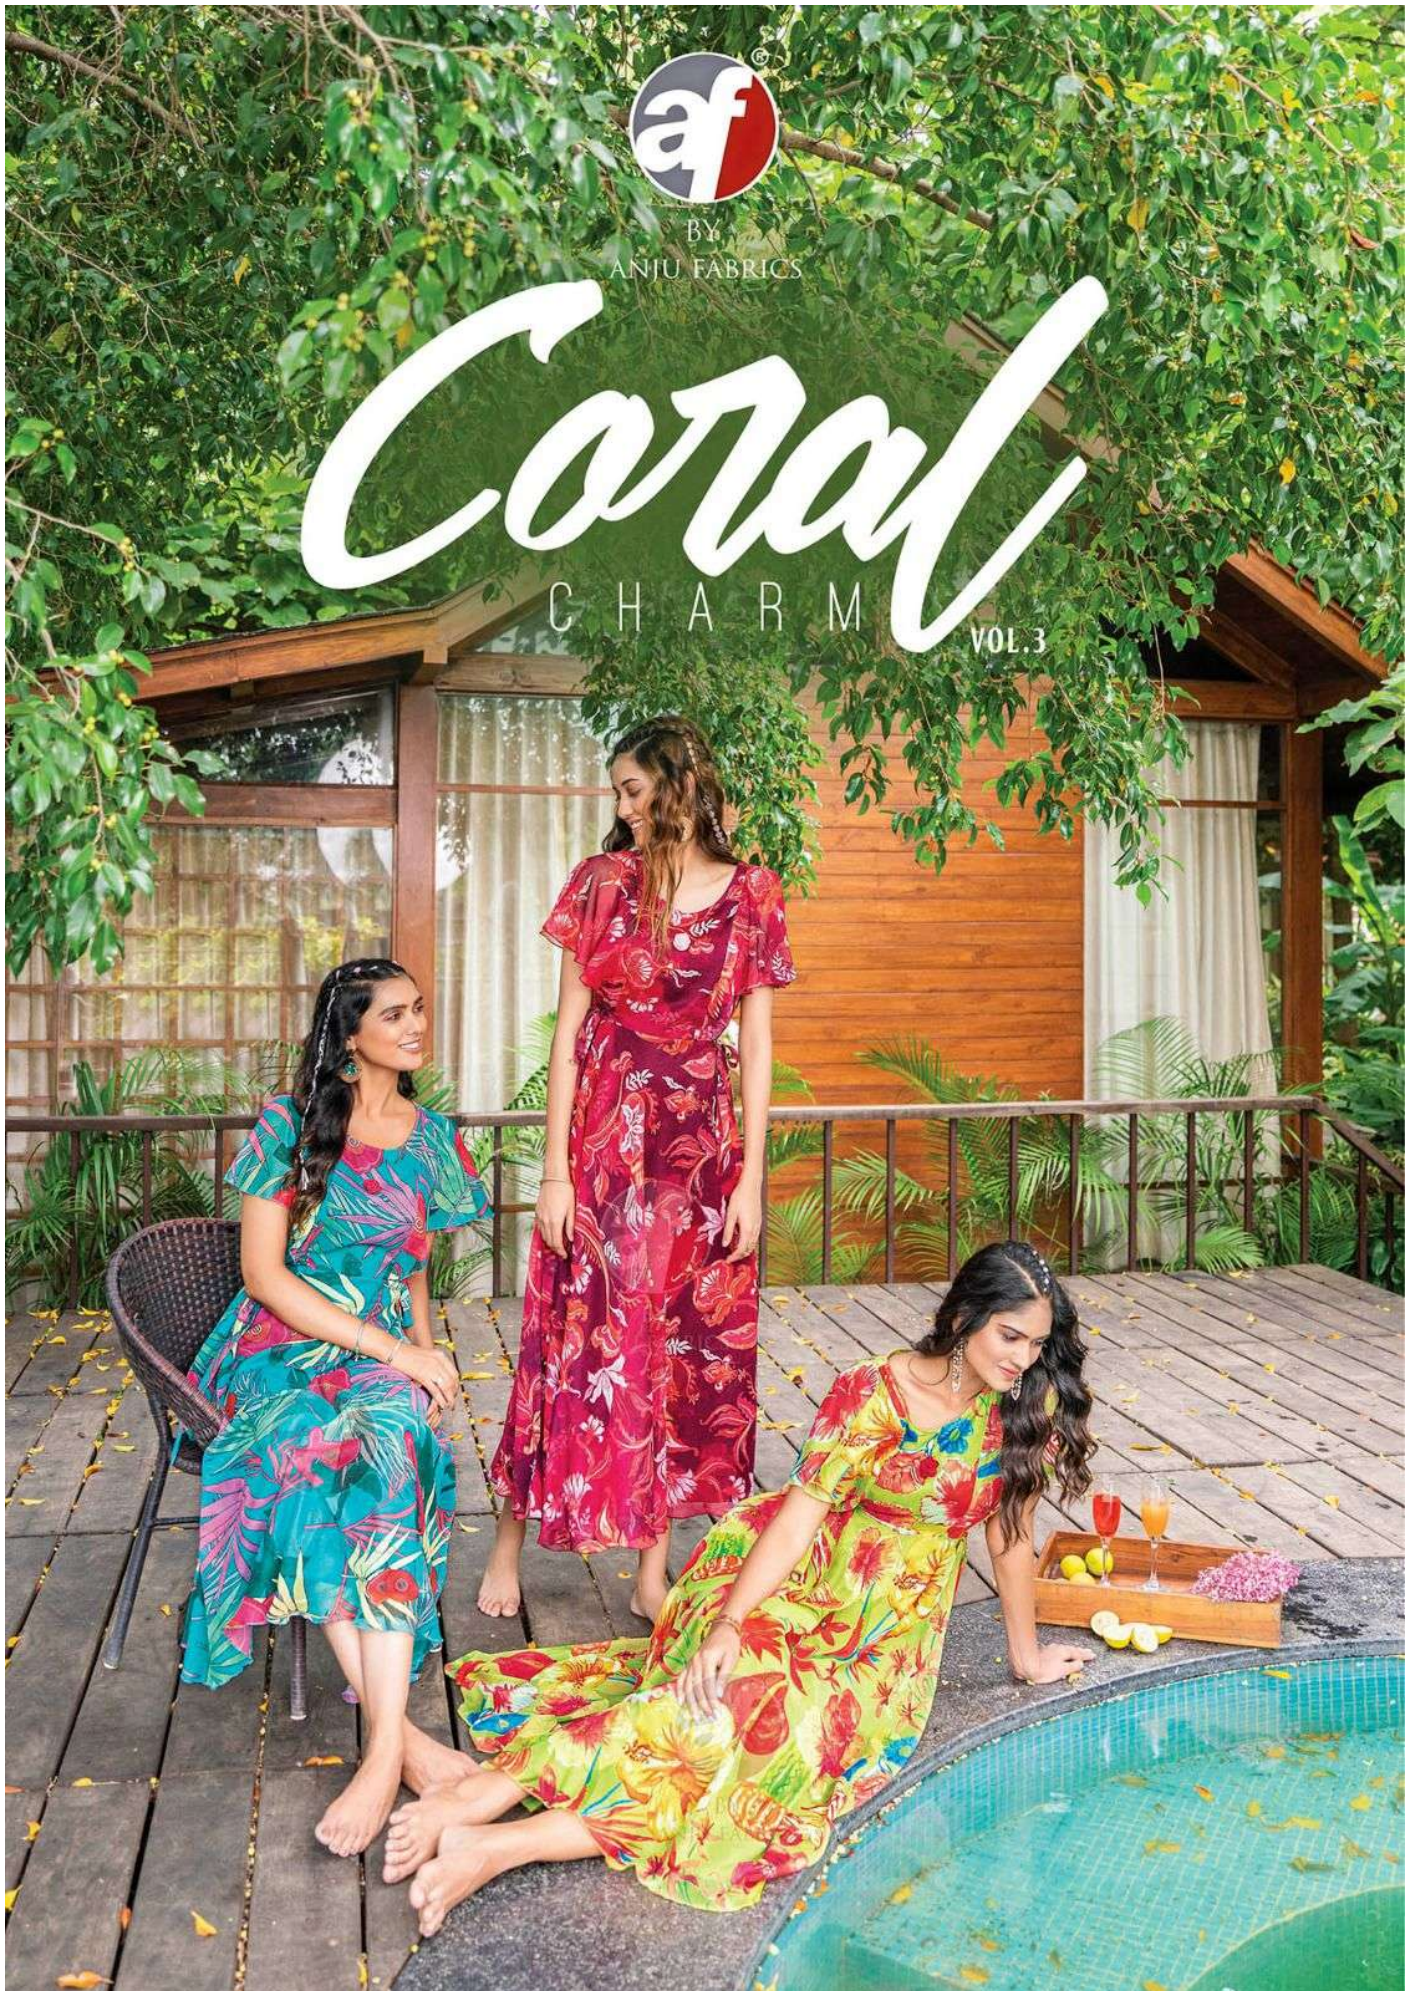

BY ANITA FABRICS

3184

BY ANITA FABRICS

3184

THE HEIGHT OF FEMININE FASHION EXCELLENCE  
ELEGANT, STYLISH, GRACEFUL AND EXCEPTIONALLY CLASSY

BY  
ANNU FABRICS

3186

BY  
ANJU FABRICS

# Corral

C H A R M VOL. 3

**SHE'S GOT** BEAUTY WINDS  
WITH OUR DESIGN..  
**THE LOOK**  
A GLIMPSE OF DELICATE

af  
BY  
VANISHU FABRICS

3183

GIVING A WHOLE NEW  
MEANING TO CONTEMPORARY  
WITH OUR REMARKABLE DESIGNS