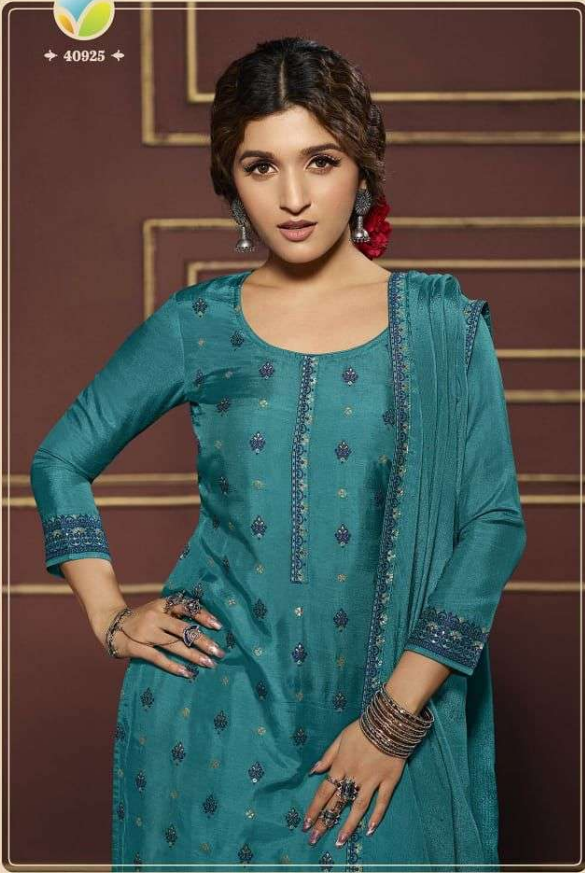

→ 40927 →

40922

→ 40925 ←

+ 40924 +

VANI

VA
— B
TUM
(A BRAND

FABRIC

Product Description

**DOLA JACQUARD WITH MEENA
TOP**

SANTOON BOTTOM

**CHINON DUPATA WITH
SARWOSKI WORK & MEENA
JACQUARD BORDER**

✦ 40928 ✦