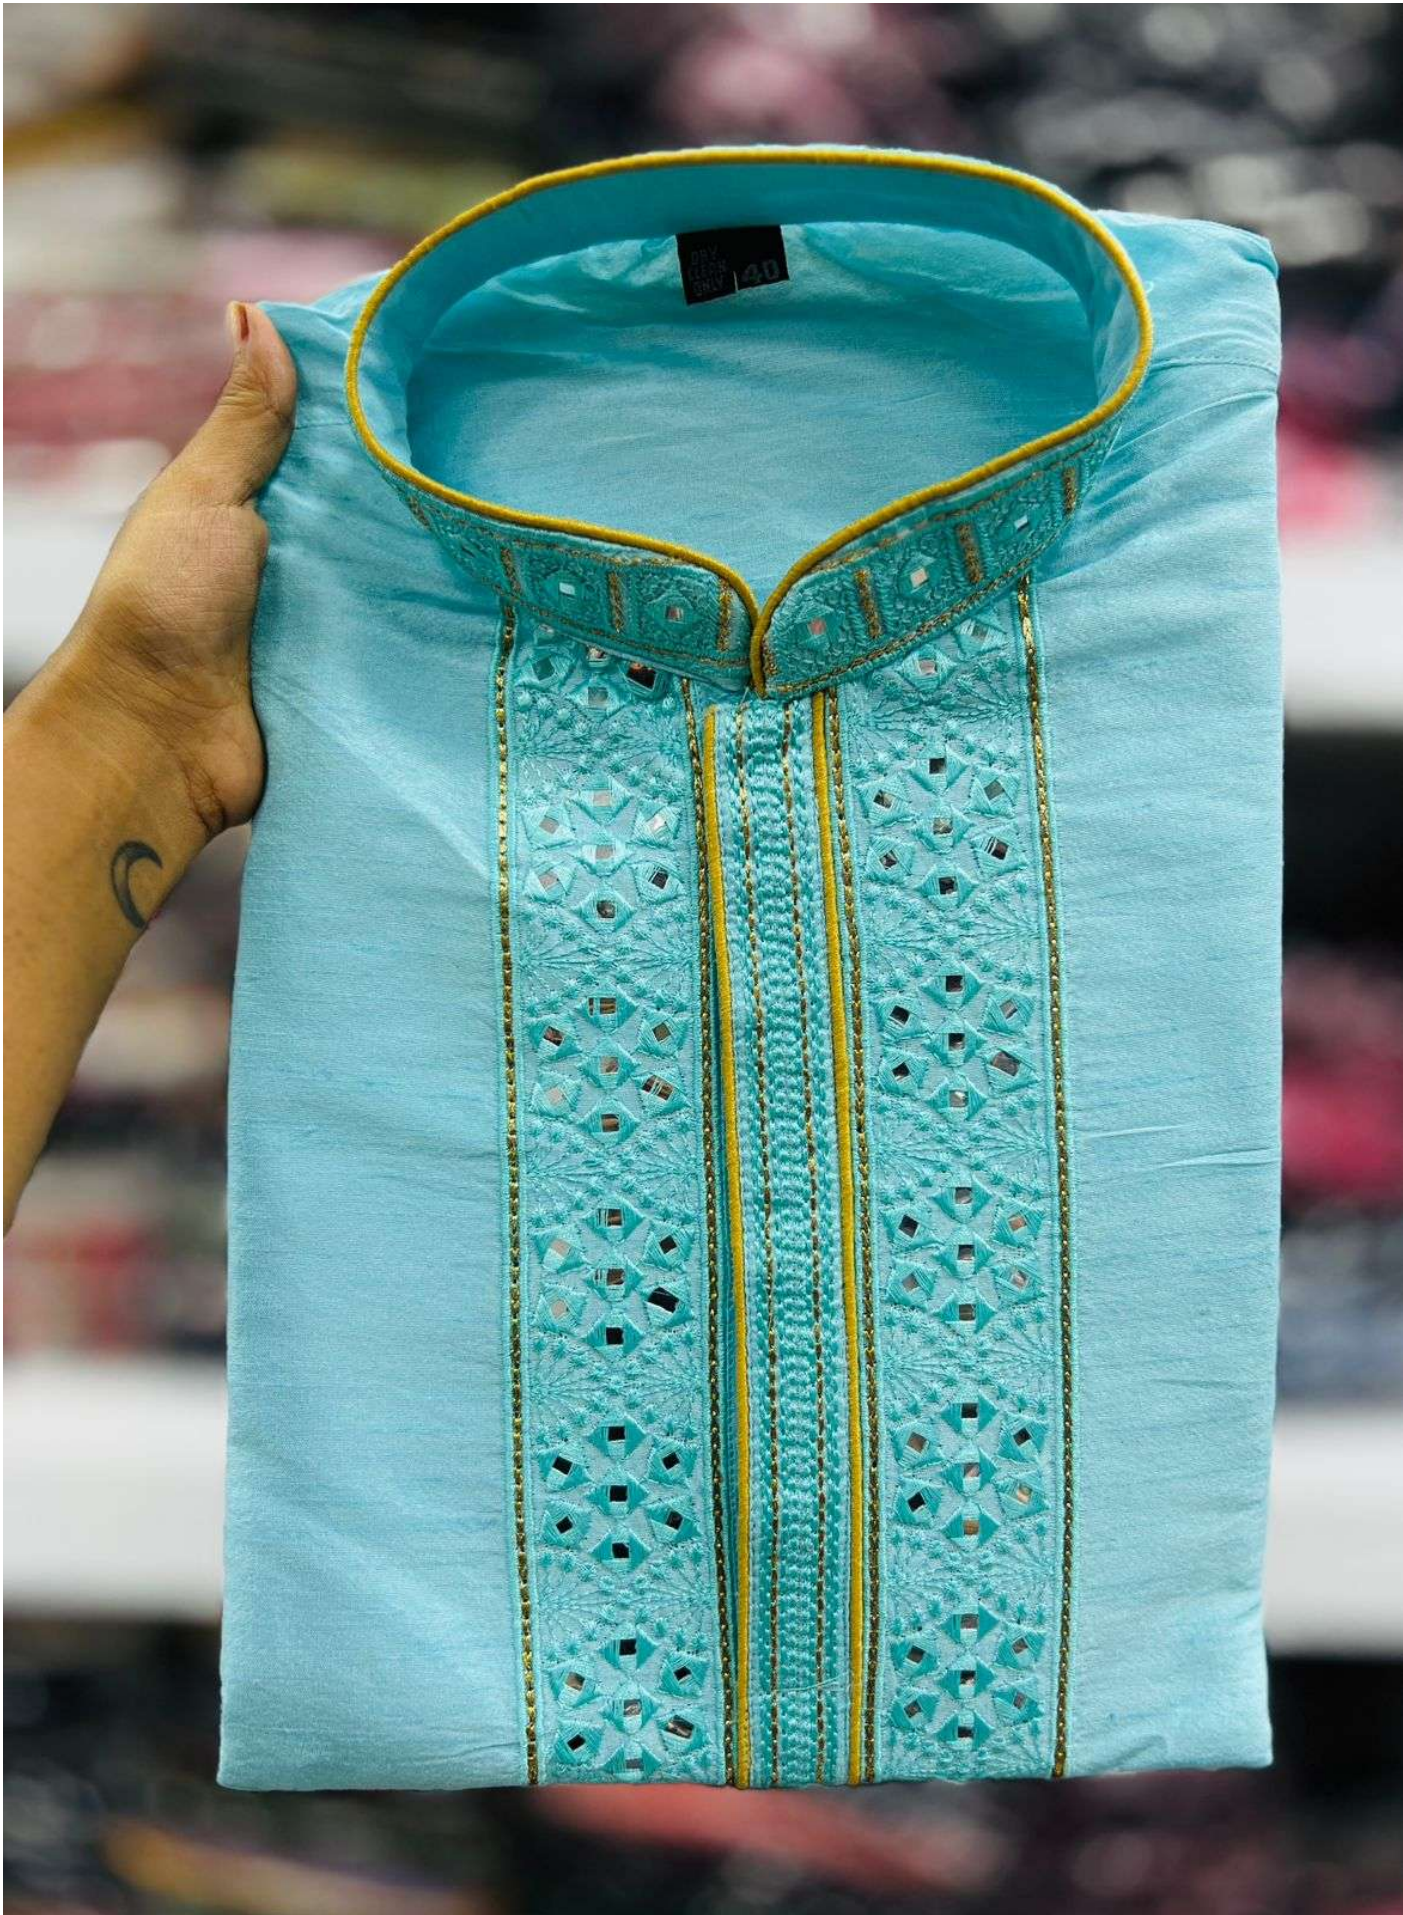

42
CLEAN ONLY

	SIZE CHART		IN INCHES
SIZE	CHEST	TOP LENGTH	SHOULDER
36	40	41	17.5
38	42	43	18
40	44	43	18.5
42	46	43	19
44	48	43	20
46	50	43	20.5