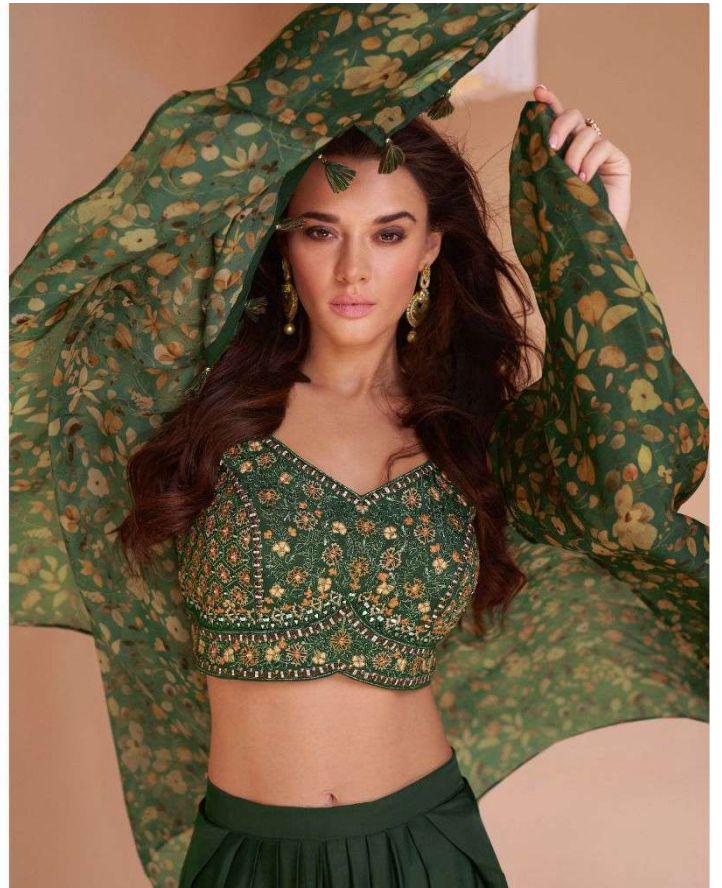

SAYURI[®]
Designer

PALKI

SAYURI[®]
Designer

PALKI

SAYURI[®]
—Designer—

D NO : 5351

SAYURI®
Designer

D NO : 5351