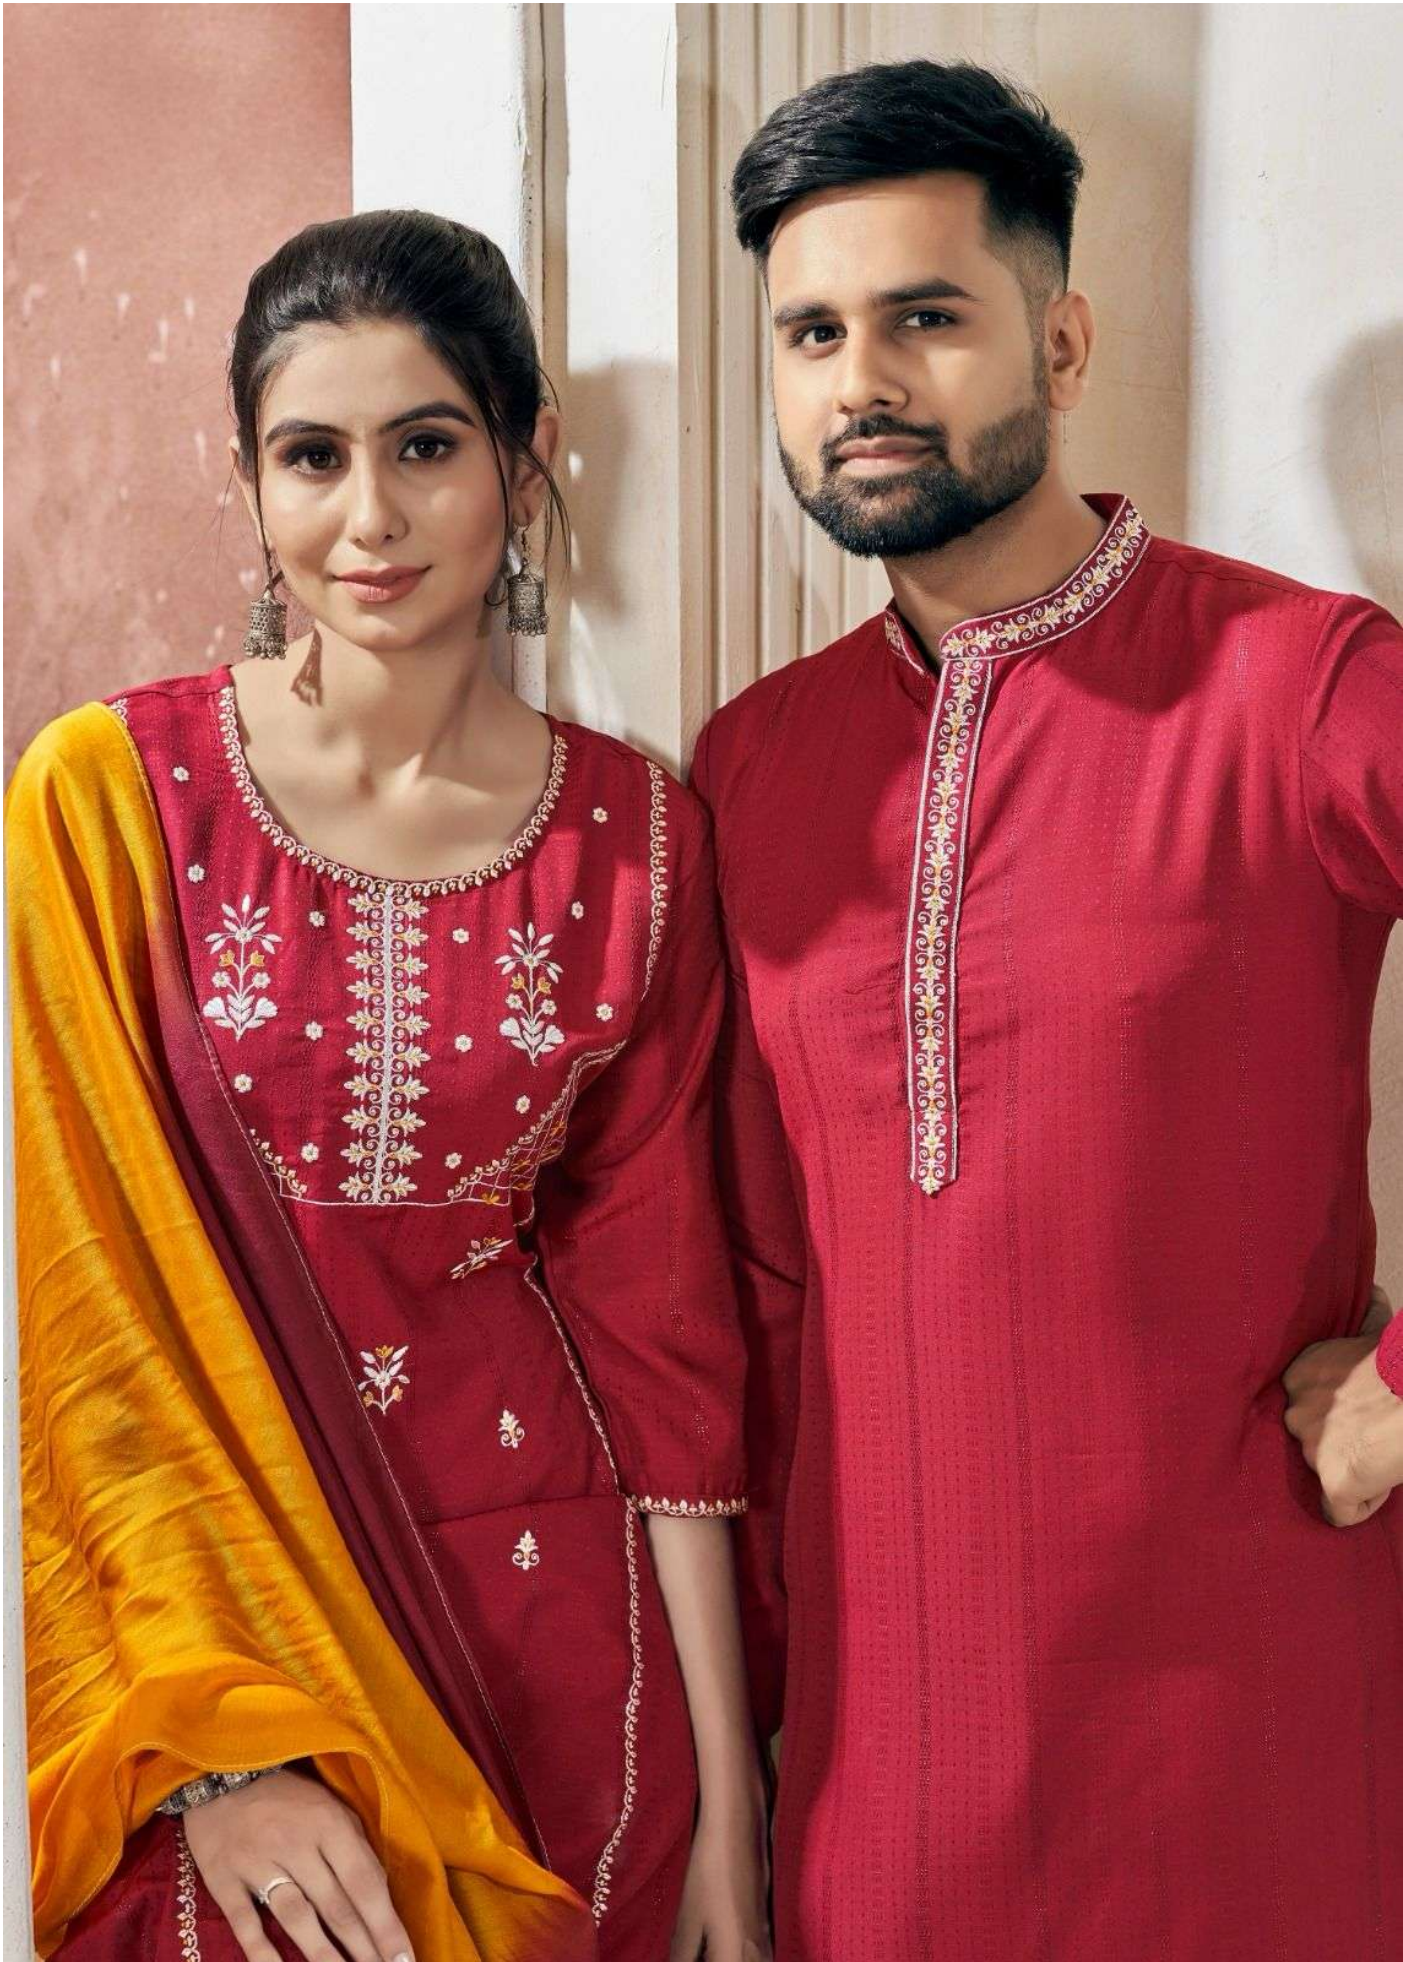

1001

1003

1004

1006

MEN'S KURTA SIZE CHART

SIZE	CHEST	WAIST	HIP	SHOULDER	LENGTH
M	41	39	43	16 1/2	44
L	43	41	45	17	44
XL	45	43	47	17 1/2	44
XXL	47	45	49	18	44