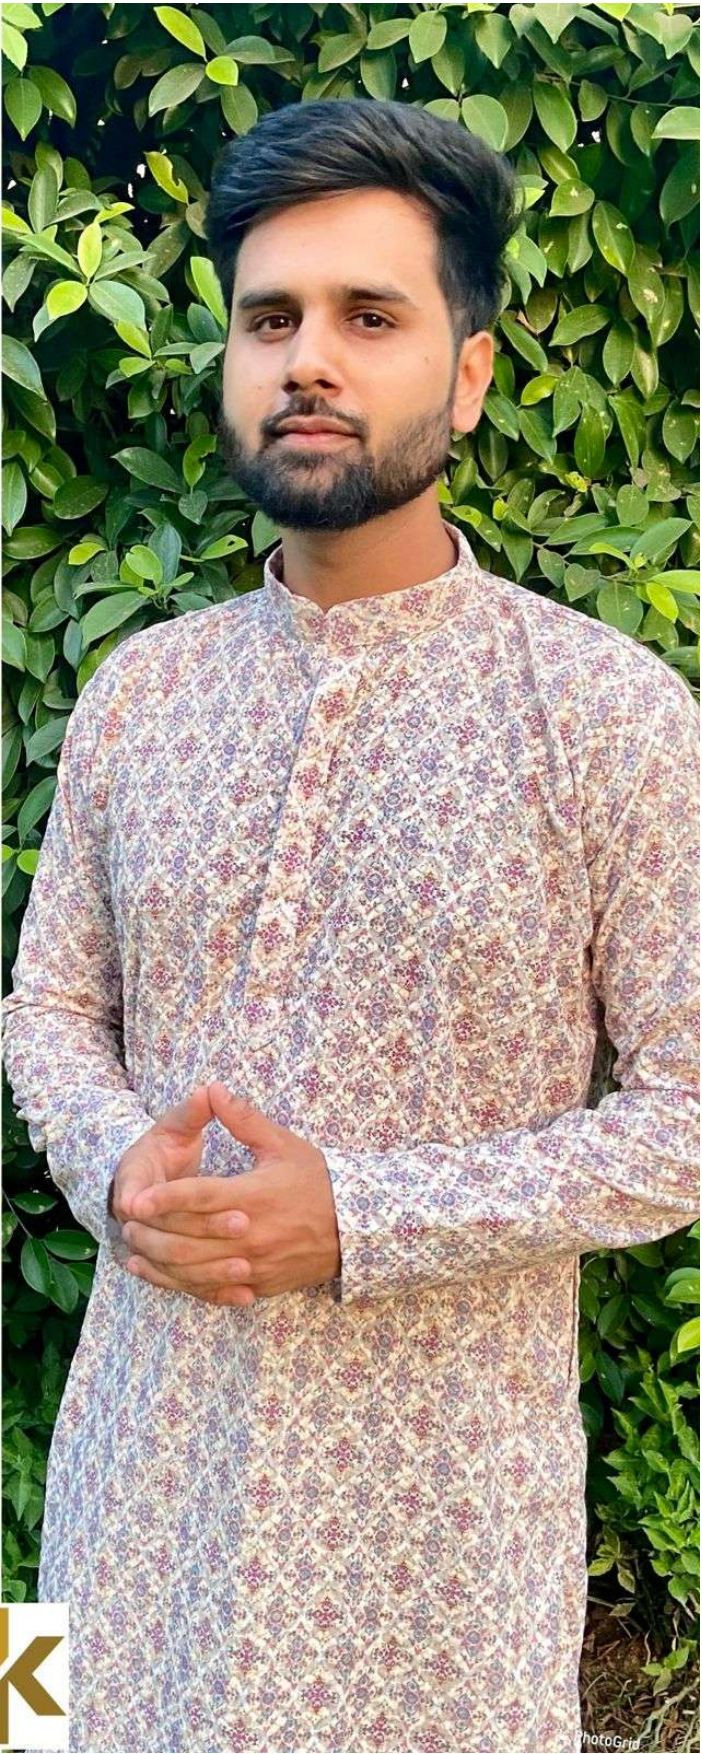

PhotoGrid

PhotoGrid

	SIZE CHART		IN INCHES
SIZE	CHEST	TOP LENGTH	SHOULDER
M	41	38	18
L	43	39	18.5
XL	46	41	19
XXL	48	41	19.5