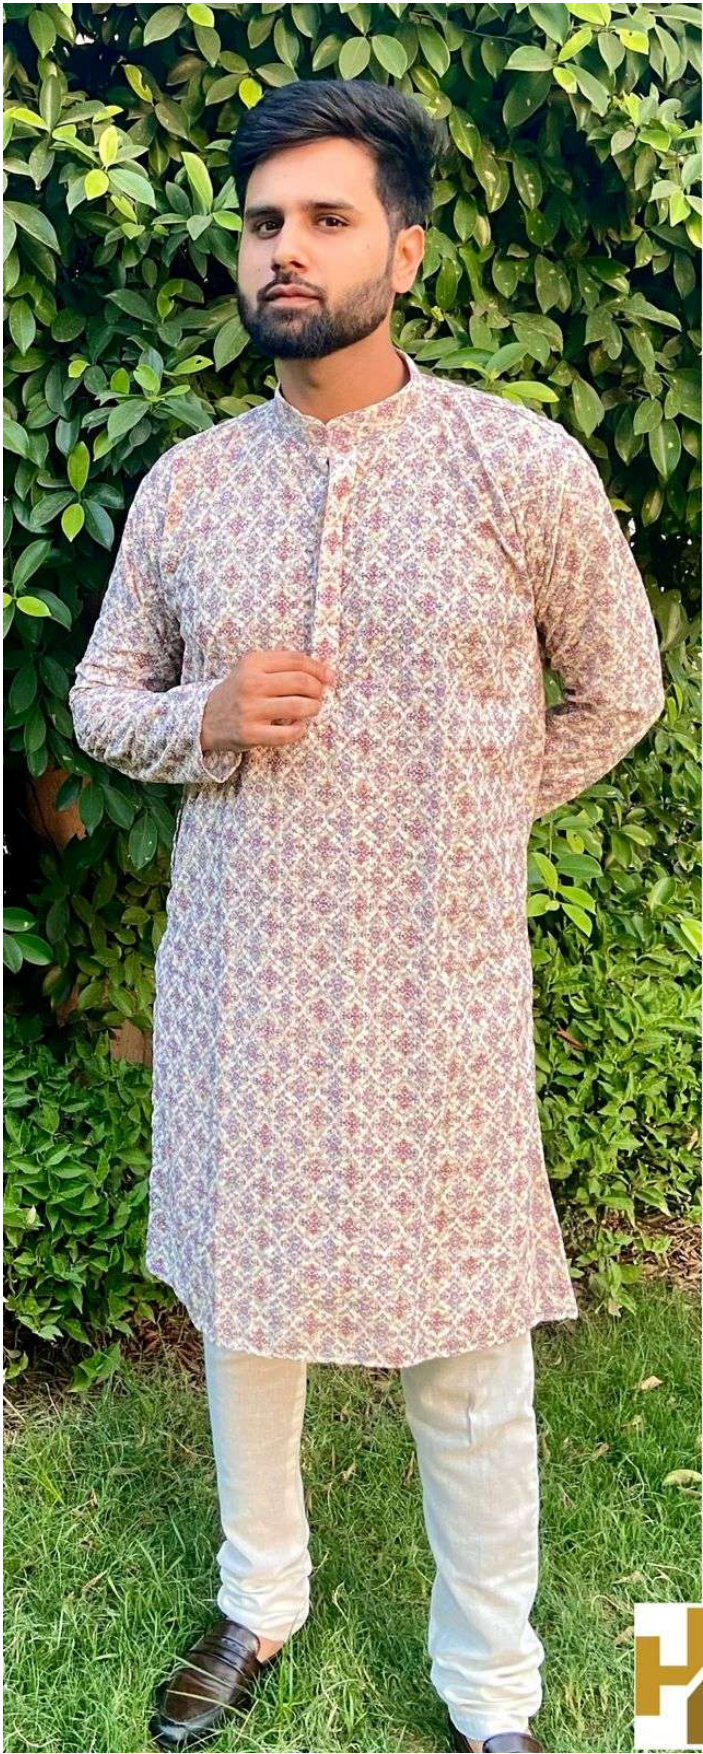

PhotoGrid

PhotoGrid

	SIZE CHART		IN INCHES
SIZE	CHEST	TOP LENGTH	SHOULDER
M	41	38	18
L	43	39	18.5
XL	46	41	19
XXL	48	41	19.5