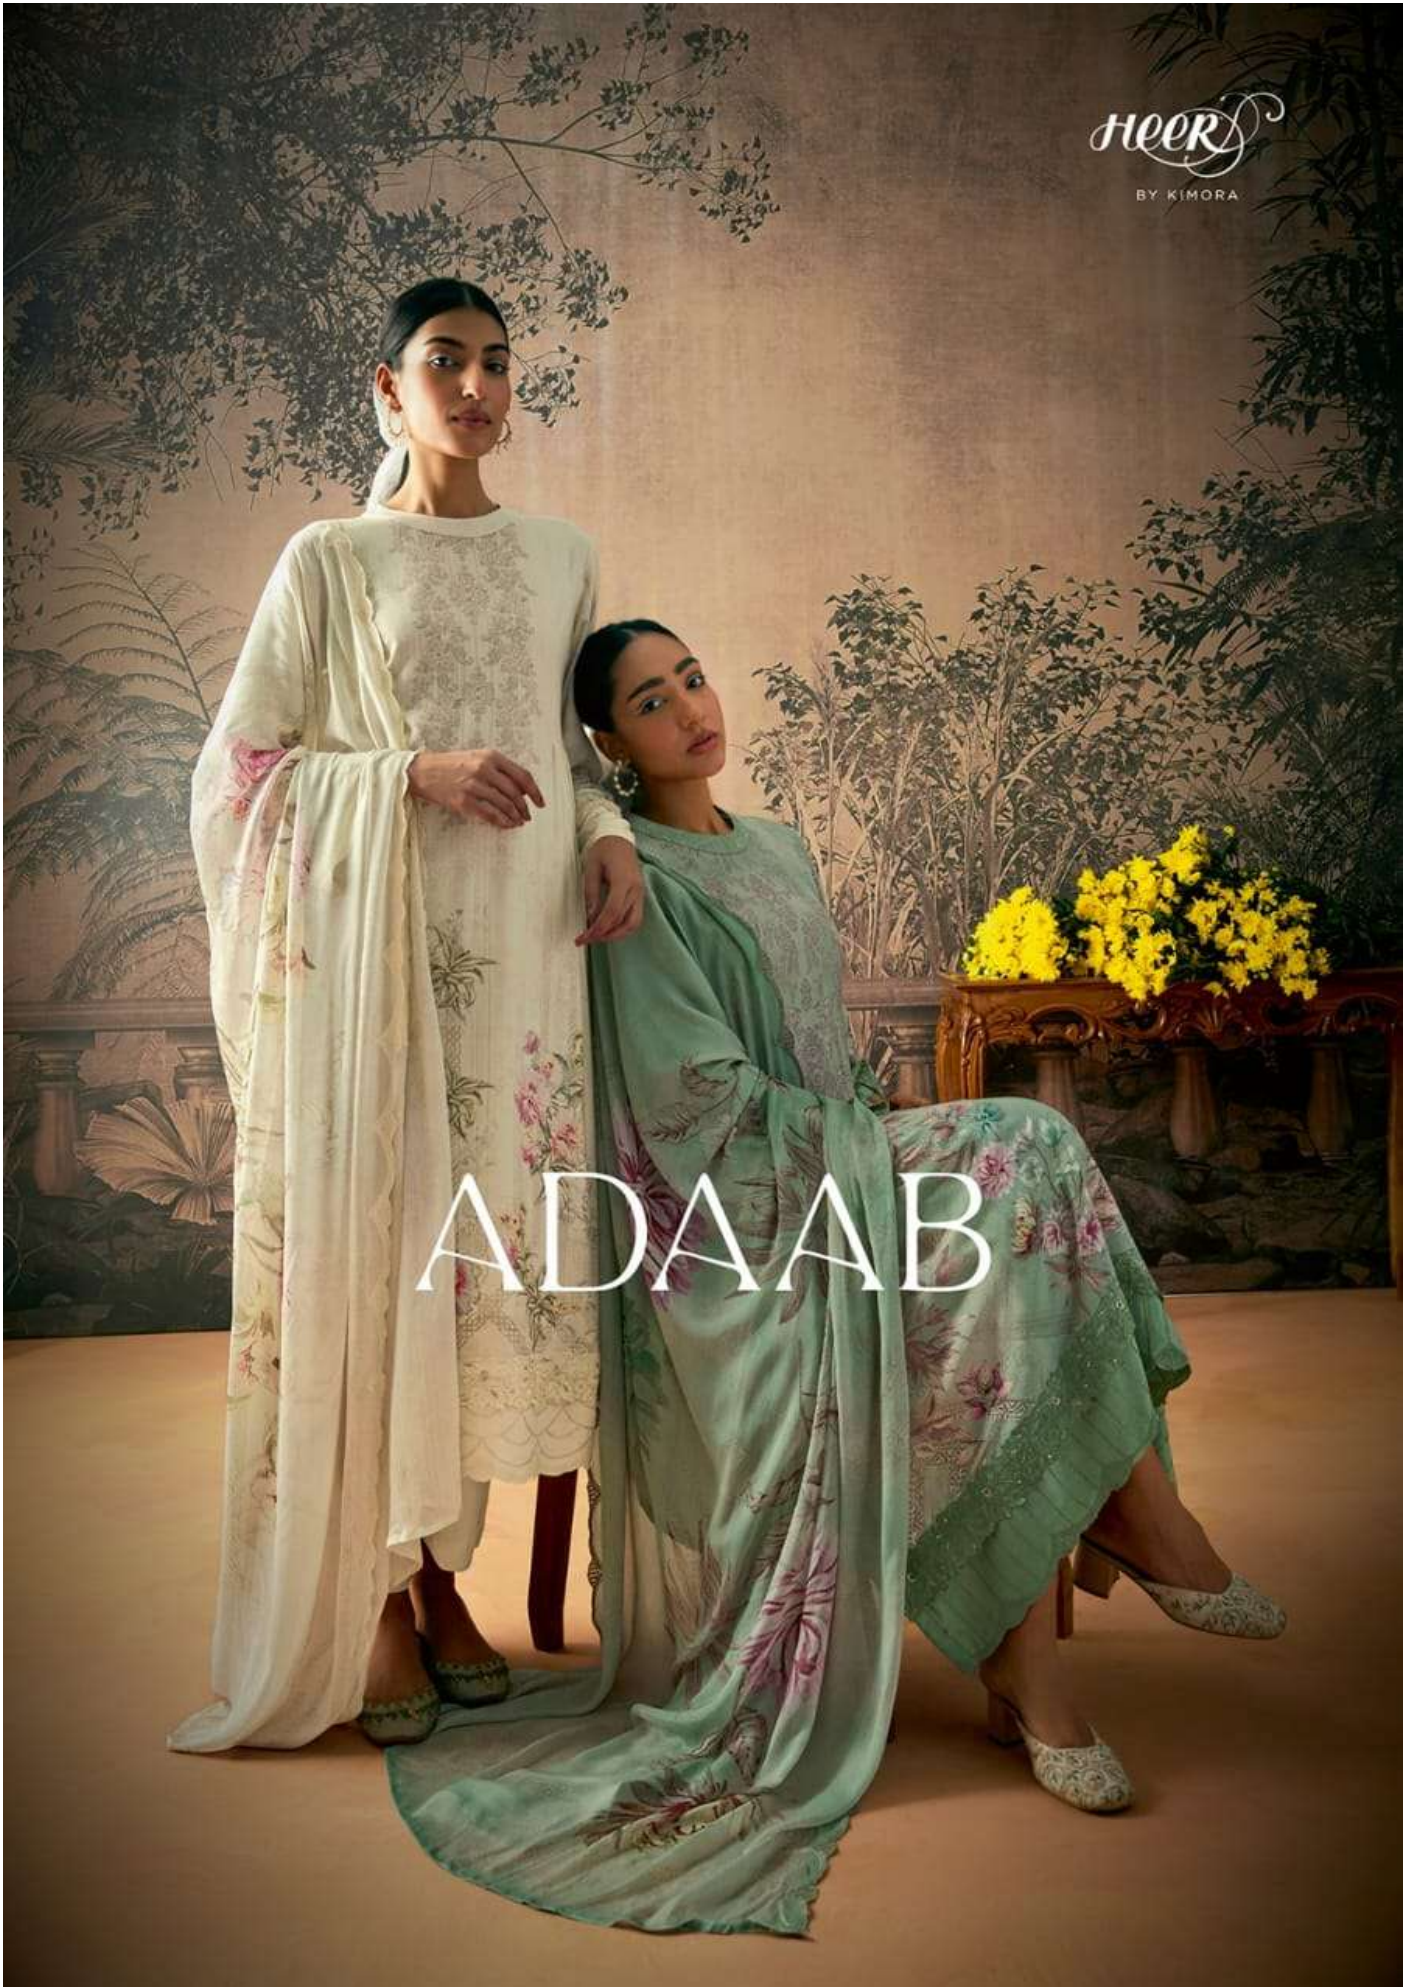

Heer
BY KIMORA

ADAAB

Heer
BY KIMORA

ADAAB

KIMORA'S

ADAAB

ADAAB

KIMORA'S

9 1 9 6

9 1 9 7

9 1 9 8

ADAAB

ADAAB

: TOP :

Pure masline silk with digital print, cutwork border and scalloped embroidery on hemline and sleeves

: DUPATTA :