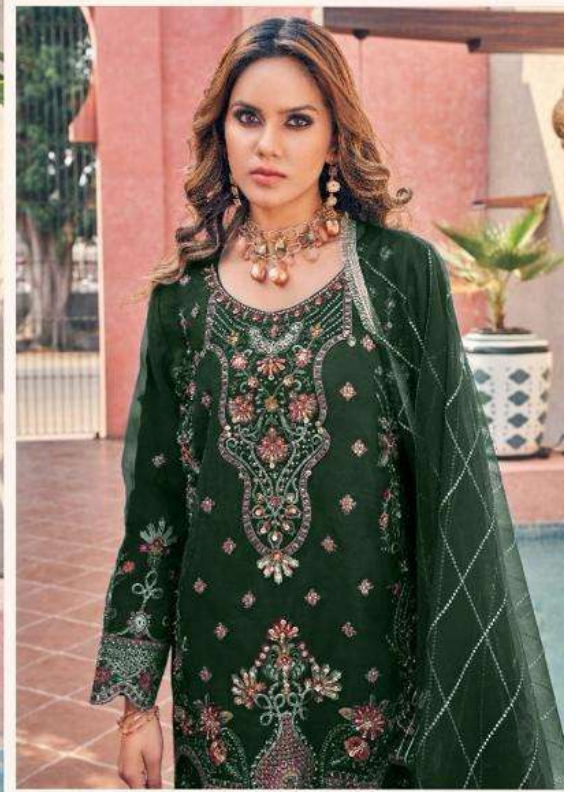

HOOR TEX

OR-13-E

CARE INSTRUCTIONS

DO NOT USE ANY TYPE OF BLEACH OR STAIN REMOVING CHEMICALS
DO NOT OVER EXPOSE DAMP FABRIC TO STRONG SUNLIGHT
IRON AT MODERATE TEMPERATURE

HOOR TEX

OR-13-E

CARE INSTRUCTIONS