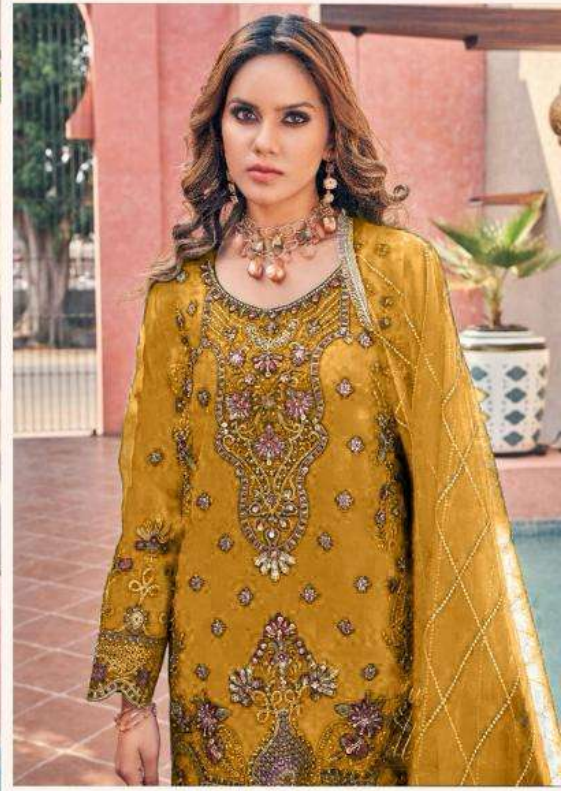

HOOR TEX

OR-13-D

CARE INSTRUCTIONS

DO NOT USE ANY TYPE OF BLEACH OR STAIN REMOVING CHEMICALS
DO NOT OVER EXPOSE DAMP FABRIC TO STRONG SUNLIGHT
IRON AT MODERATE TEMPERATURE