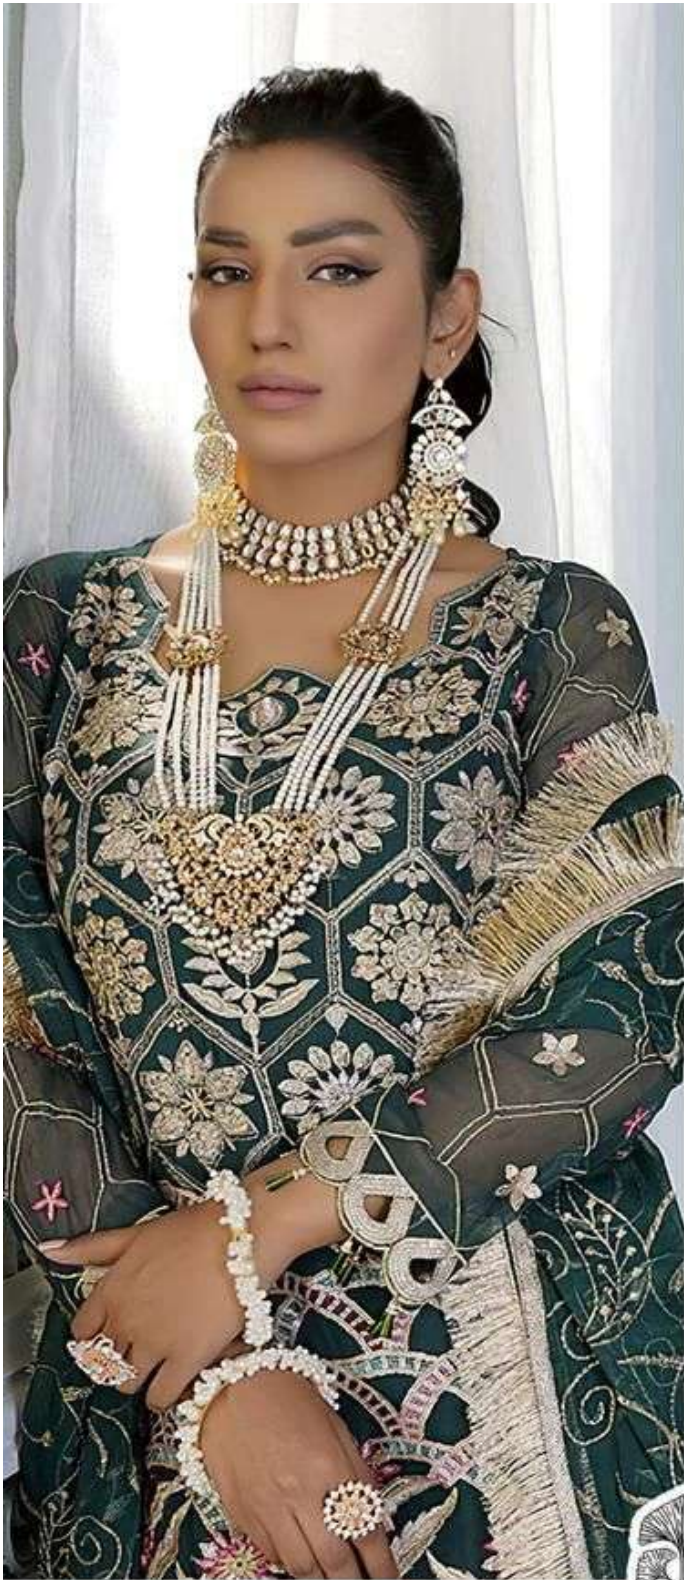

AAEESHA
VOL-3

ZAHA

D.No.10156

TOP Fox Georgette
with Embroidery

BOTTOM-INNER Dull santoon

DUPATTA Nazmin
with Embroidery