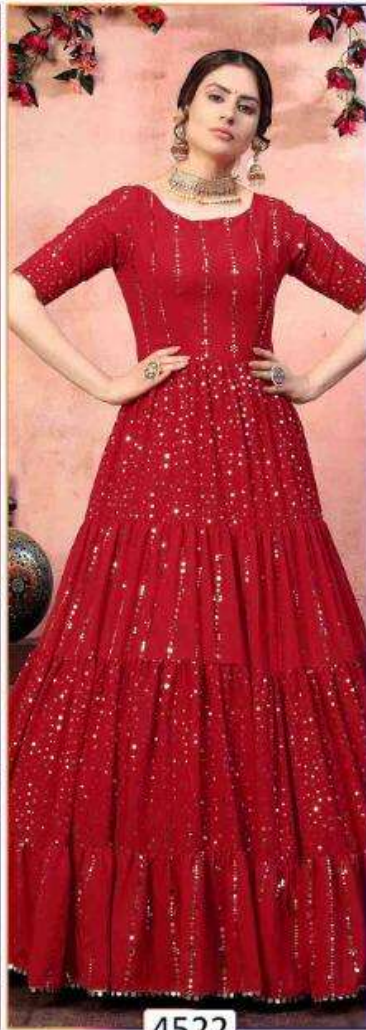

4521

4522

4523

4524

4525

4526