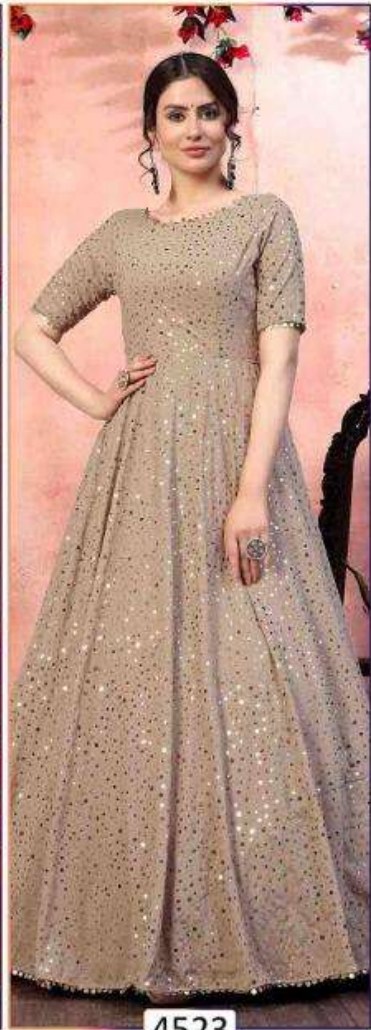

4521

4522

4523

4524

4525

4526