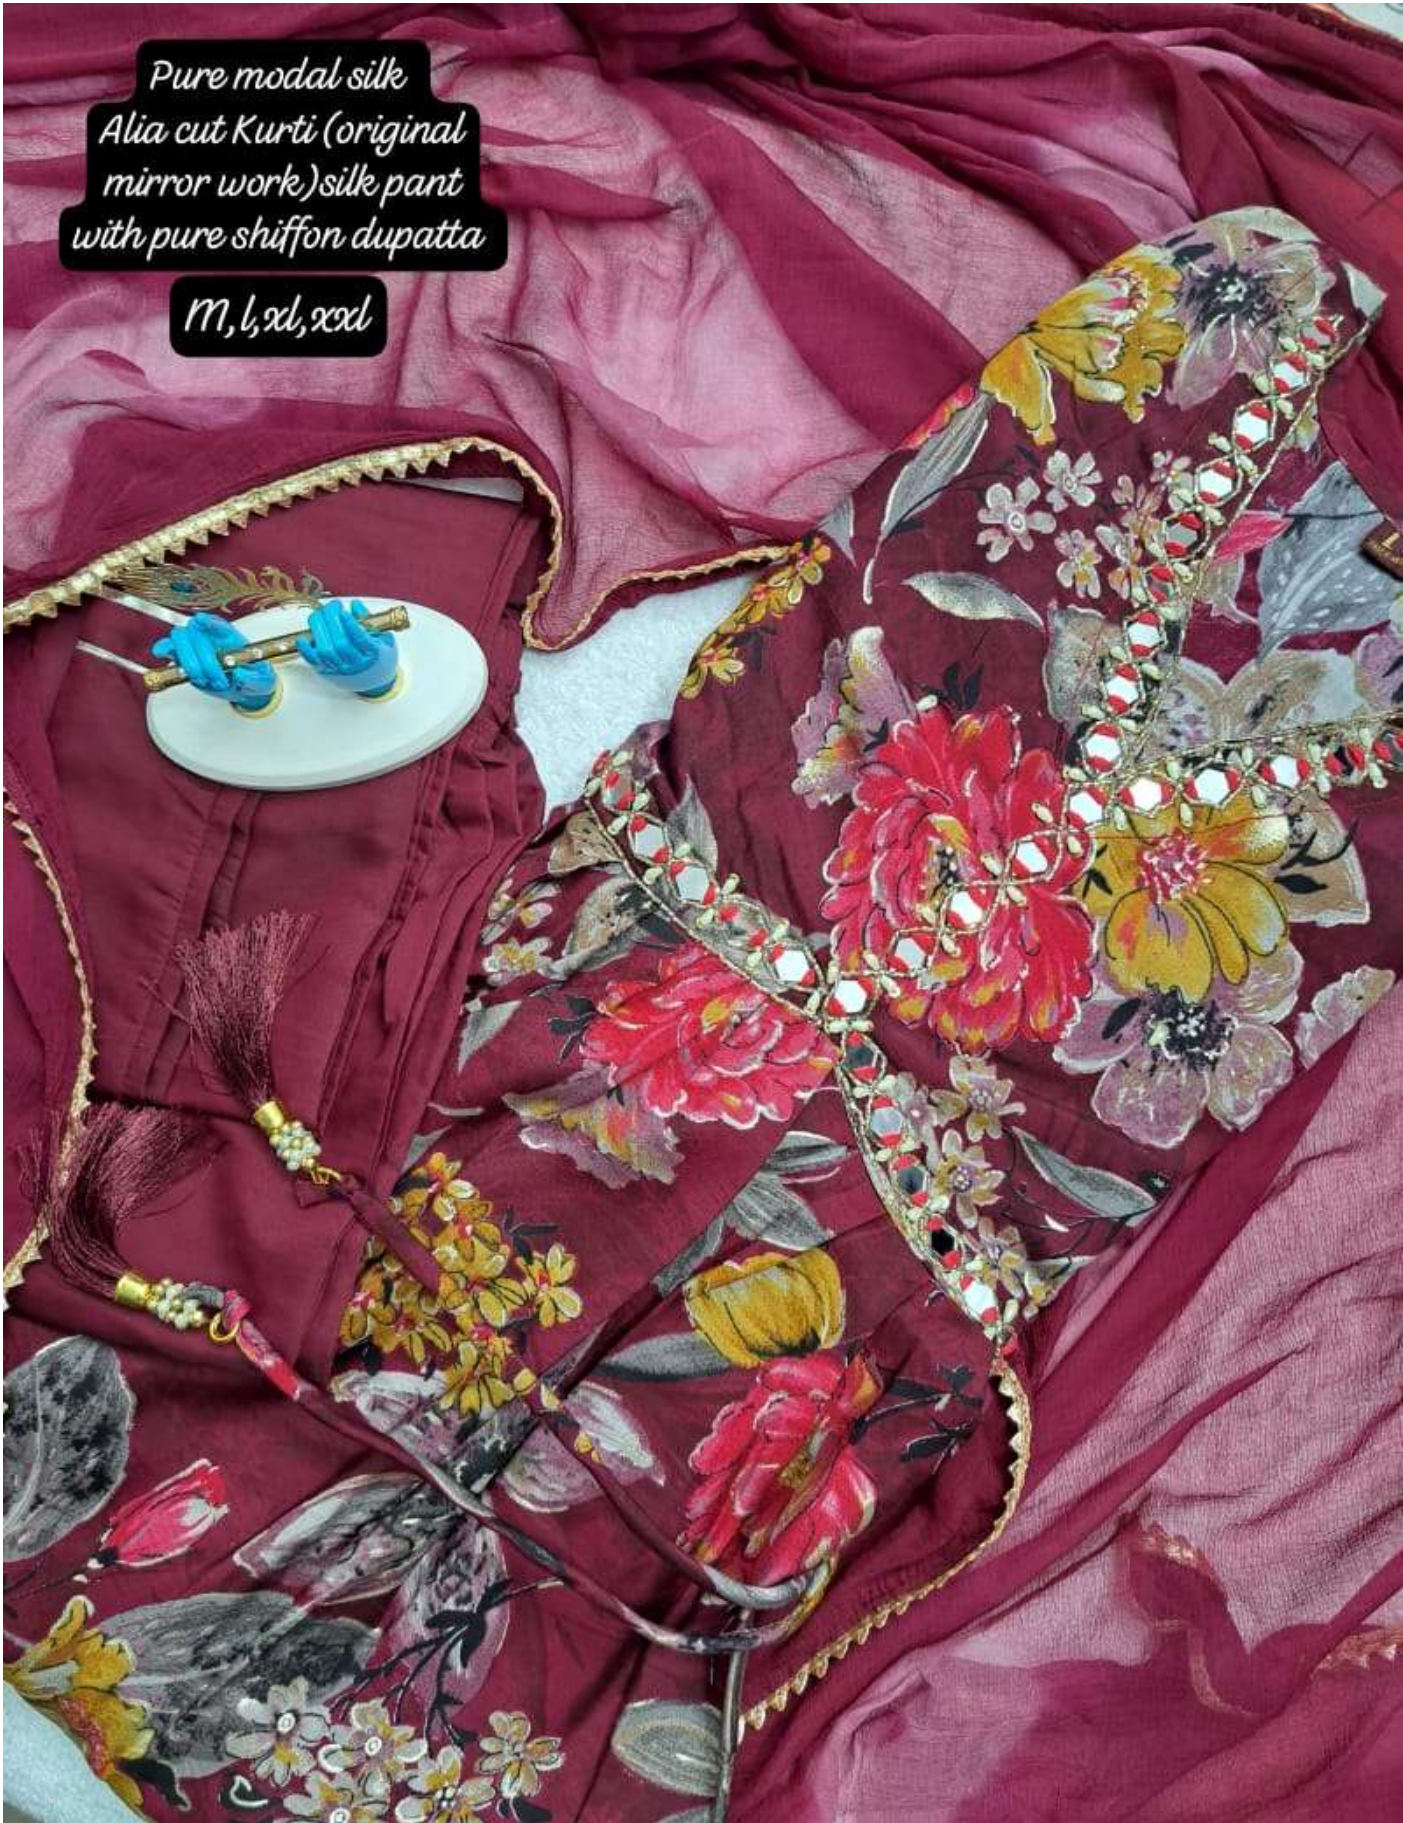

M to 2xl

Pure modal silk  
Alia cut Kurti (original  
mirror work) silk pant with  
pure shiffon dupatta

M to 2xl

Pure modal silk  
Alia cut Kurti (original  
mirror work)silk pant with  
pure shiffon dupatta

Pure modal silk  
Alia cut Kurti (original  
mirror work) silk pant with  
pure shiffon dupatta

M, l, xl, xxxl

*Pure modal silk  
Alia cut Kurti (original  
mirror work) silk pant with  
pure shiffon dupatta  
M, l, xl, xxl*

Pure modal silk  
Alia cut Kurti (original  
mirror work) silk pant with  
pure shiffon dupatta  
*M, l, xl'xxl*

Pure modal silk  
Aha cut Kurti (original  
mirror work) silk part  
with pure shiffon dupatta  
*M, l, xl, xxl*

M, L, XL, XXL

M to 2xl

Pure modal silk  
Alia cut Kurti (original  
mirror work) silk pant with  
pure shiffon dupatta

M to 2xl

Pure modal silk  
Alia cut Kurti (original  
mirror work) silk pant with  
pure shiffon dupatta