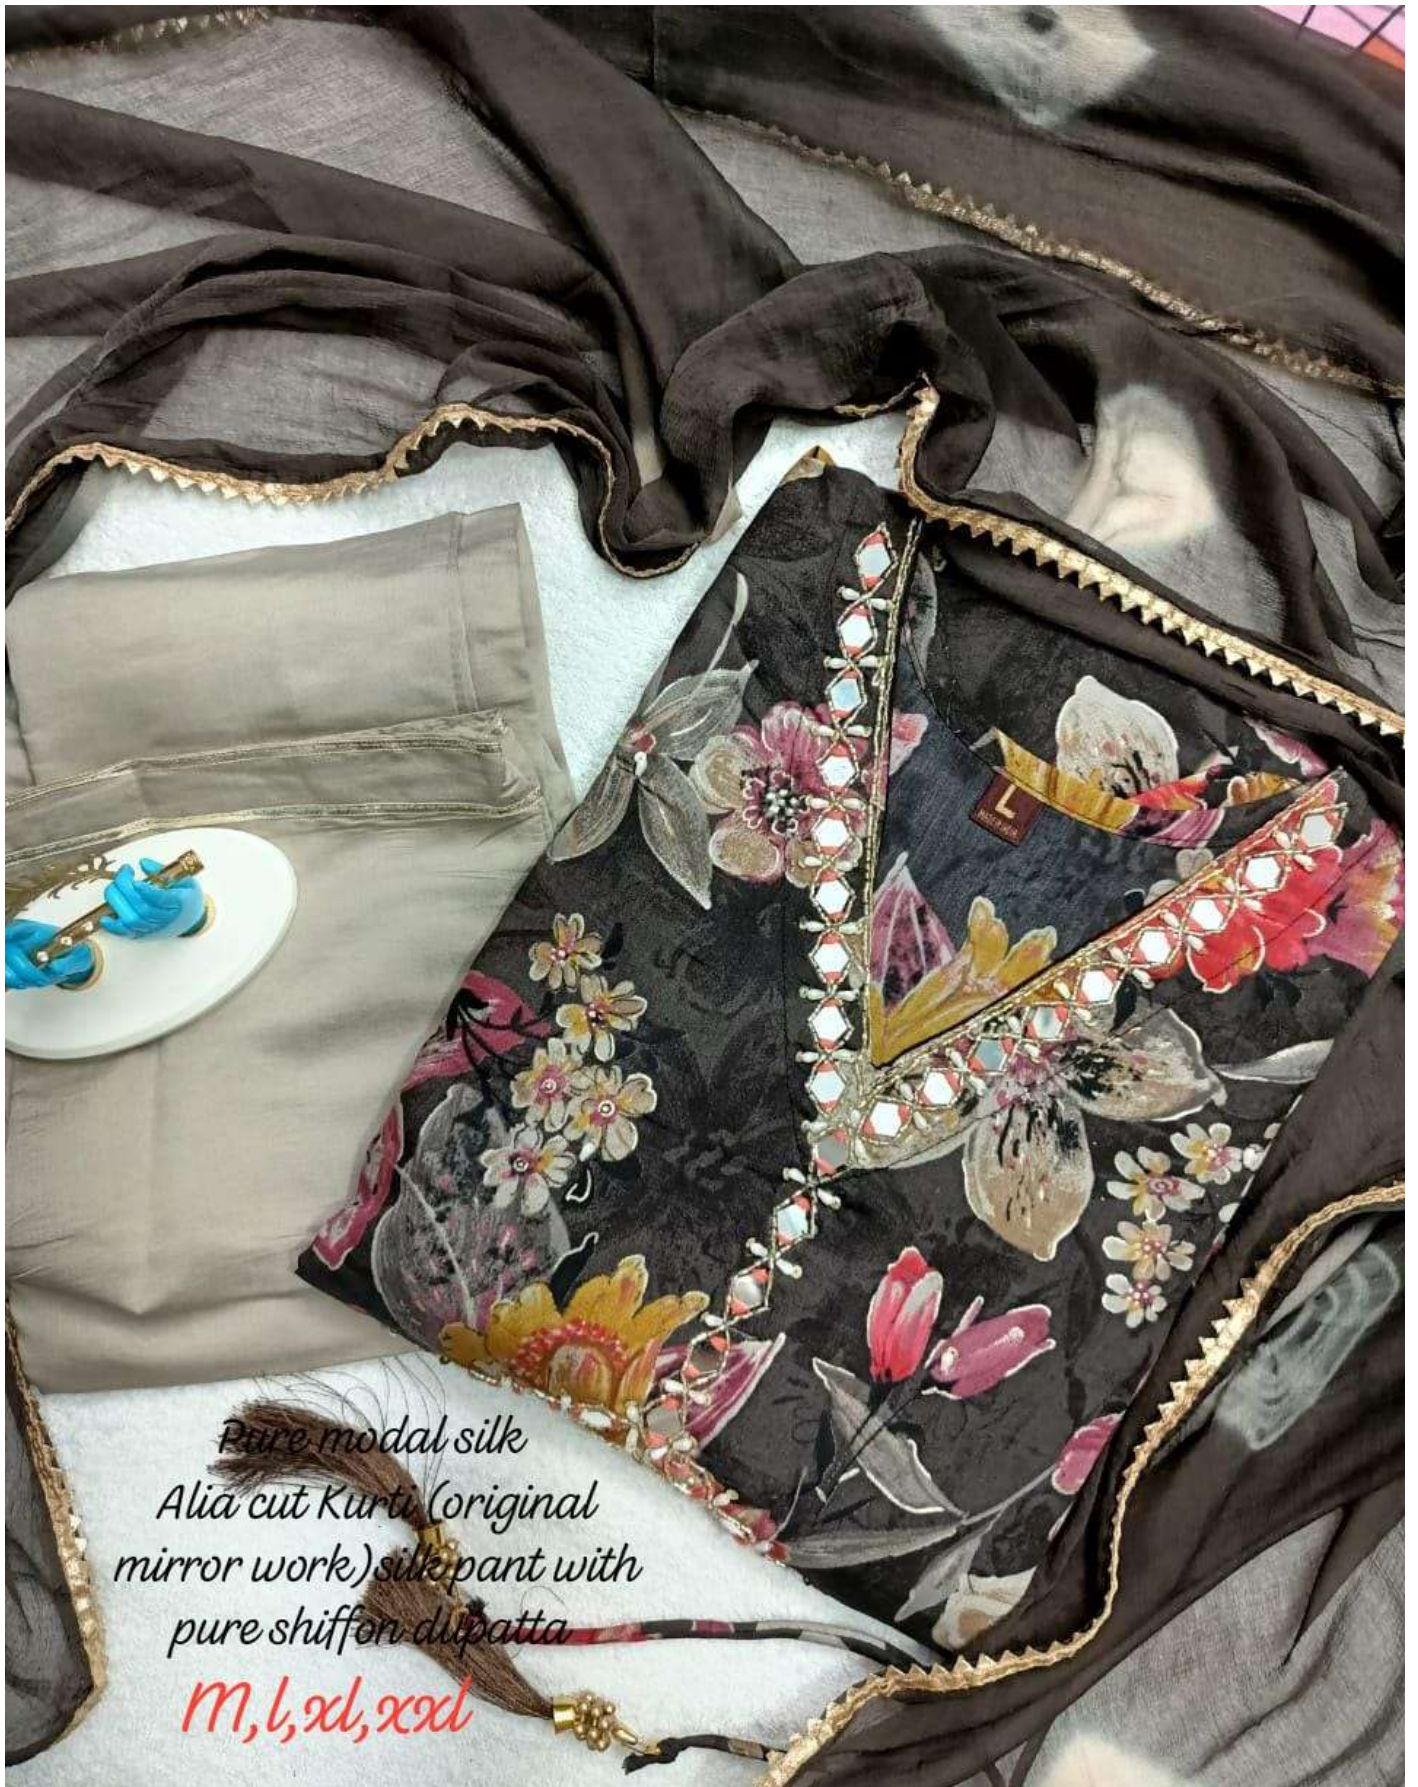

M to 2xl

Pure modal silk  
Alia cut Kurti (original  
mirror work) silk pant with  
pure shiffon dupatta

M to 2xl

Pure modal silk  
Alia cut Kurti (original  
mirror work)silk pant with  
pure shiffon dupatta

Pure modal silk  
Alia cut Kurti (original  
mirror work) silk pant with  
pure shiffon dupatta

M, l, xl, xxxl

*Pure modal silk  
Alia cut Kurti (original  
mirror work) silk pant with  
pure shiffon dupatta  
M, l, xl, xxl*