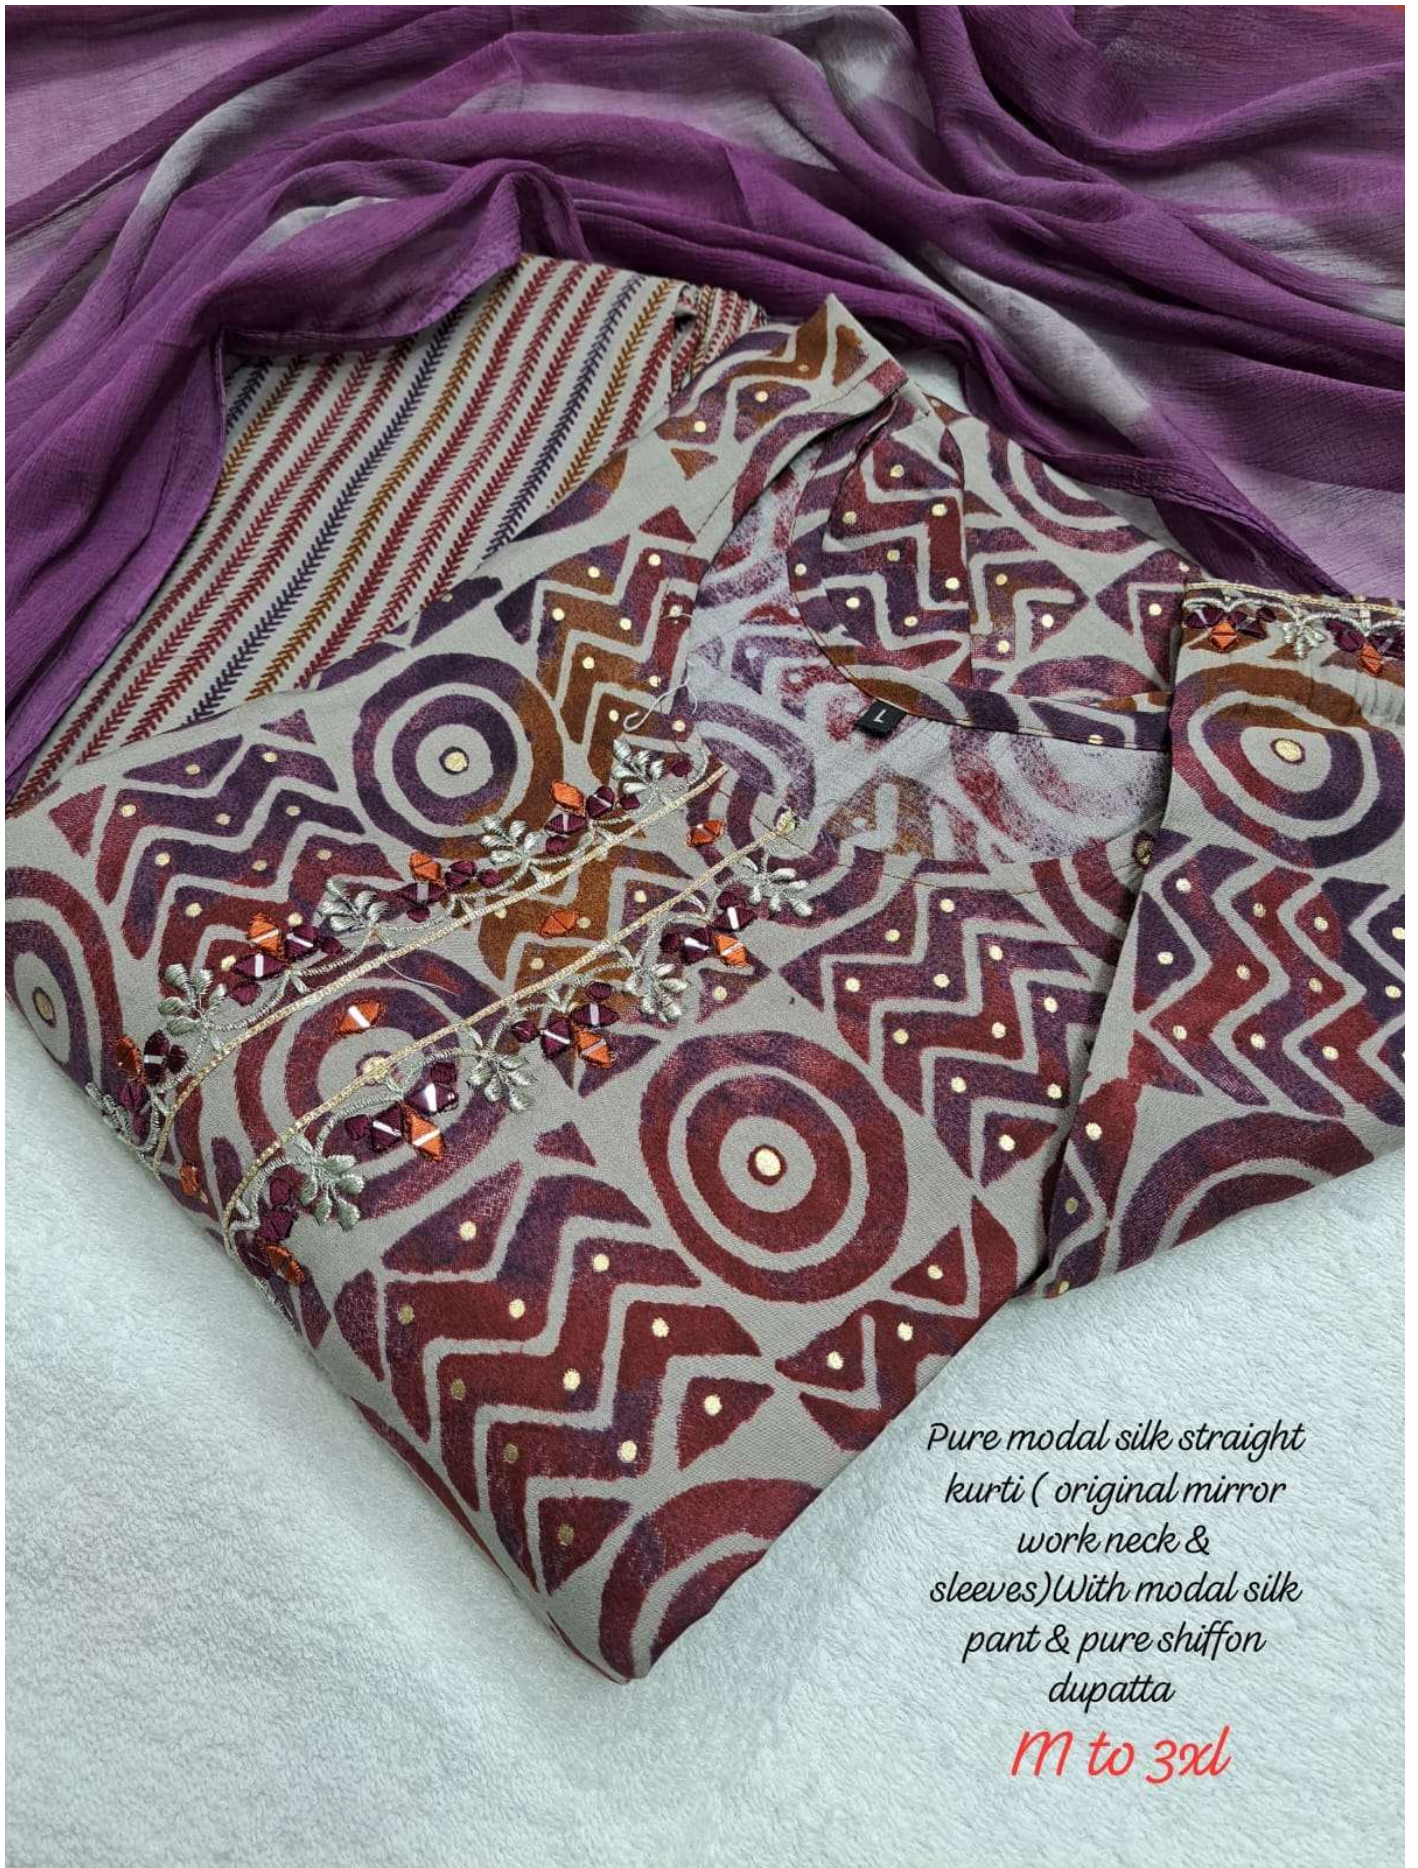

*Pure modal silk straight
kurti (original mirror
work neck &
sleeves) With modal silk
pant & pure shiffon
dupatta
M to 3xl*