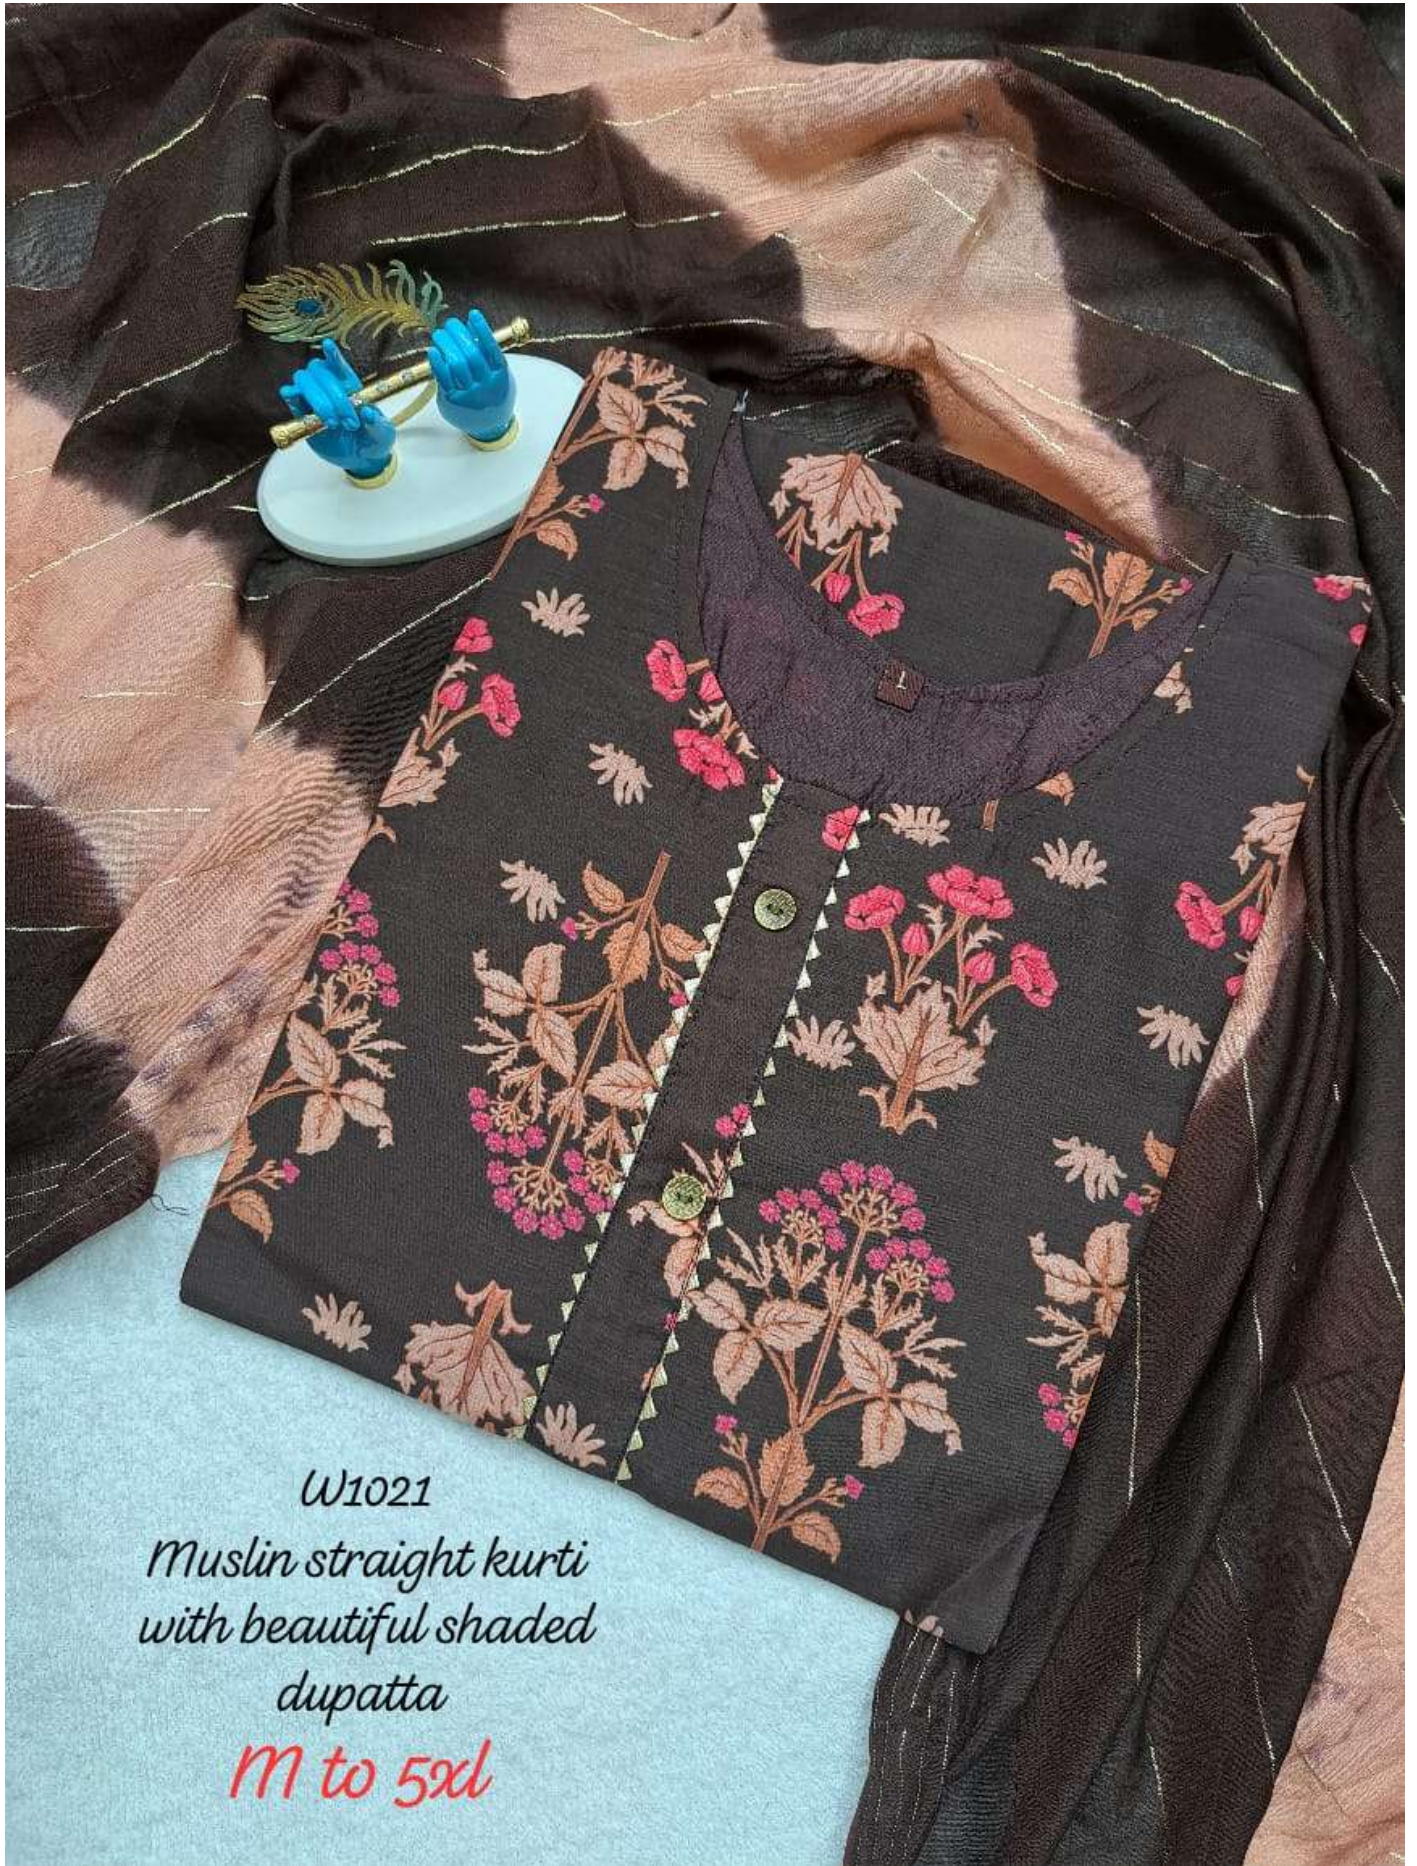

L to 3xl

W1017
Muslin kurti with
Fine shaded Dupatta

L to 3xl

W1017

Muslin kurti with
Fine shaded Dupatta

W1021

*Muslin straight kurti with
beautiful shaded dupatta*

M to 5xl

W1021

Muslin straight kurti with
beautiful shaded dupatta

M to 3xl

W1021

*Muslin straight kurti with
beautiful shaded dupatta*

M to 3xl

W1021

*Muslin straight kurti with
beautiful shaded dupatta*

M to 5xl

W1021

*Muslin straight kurti
with beautiful shaded
dupatta*

M to 5xl

M to 5xl

W1021

Muslin straight kurta with beautiful shaded dupatta

M to 5xl